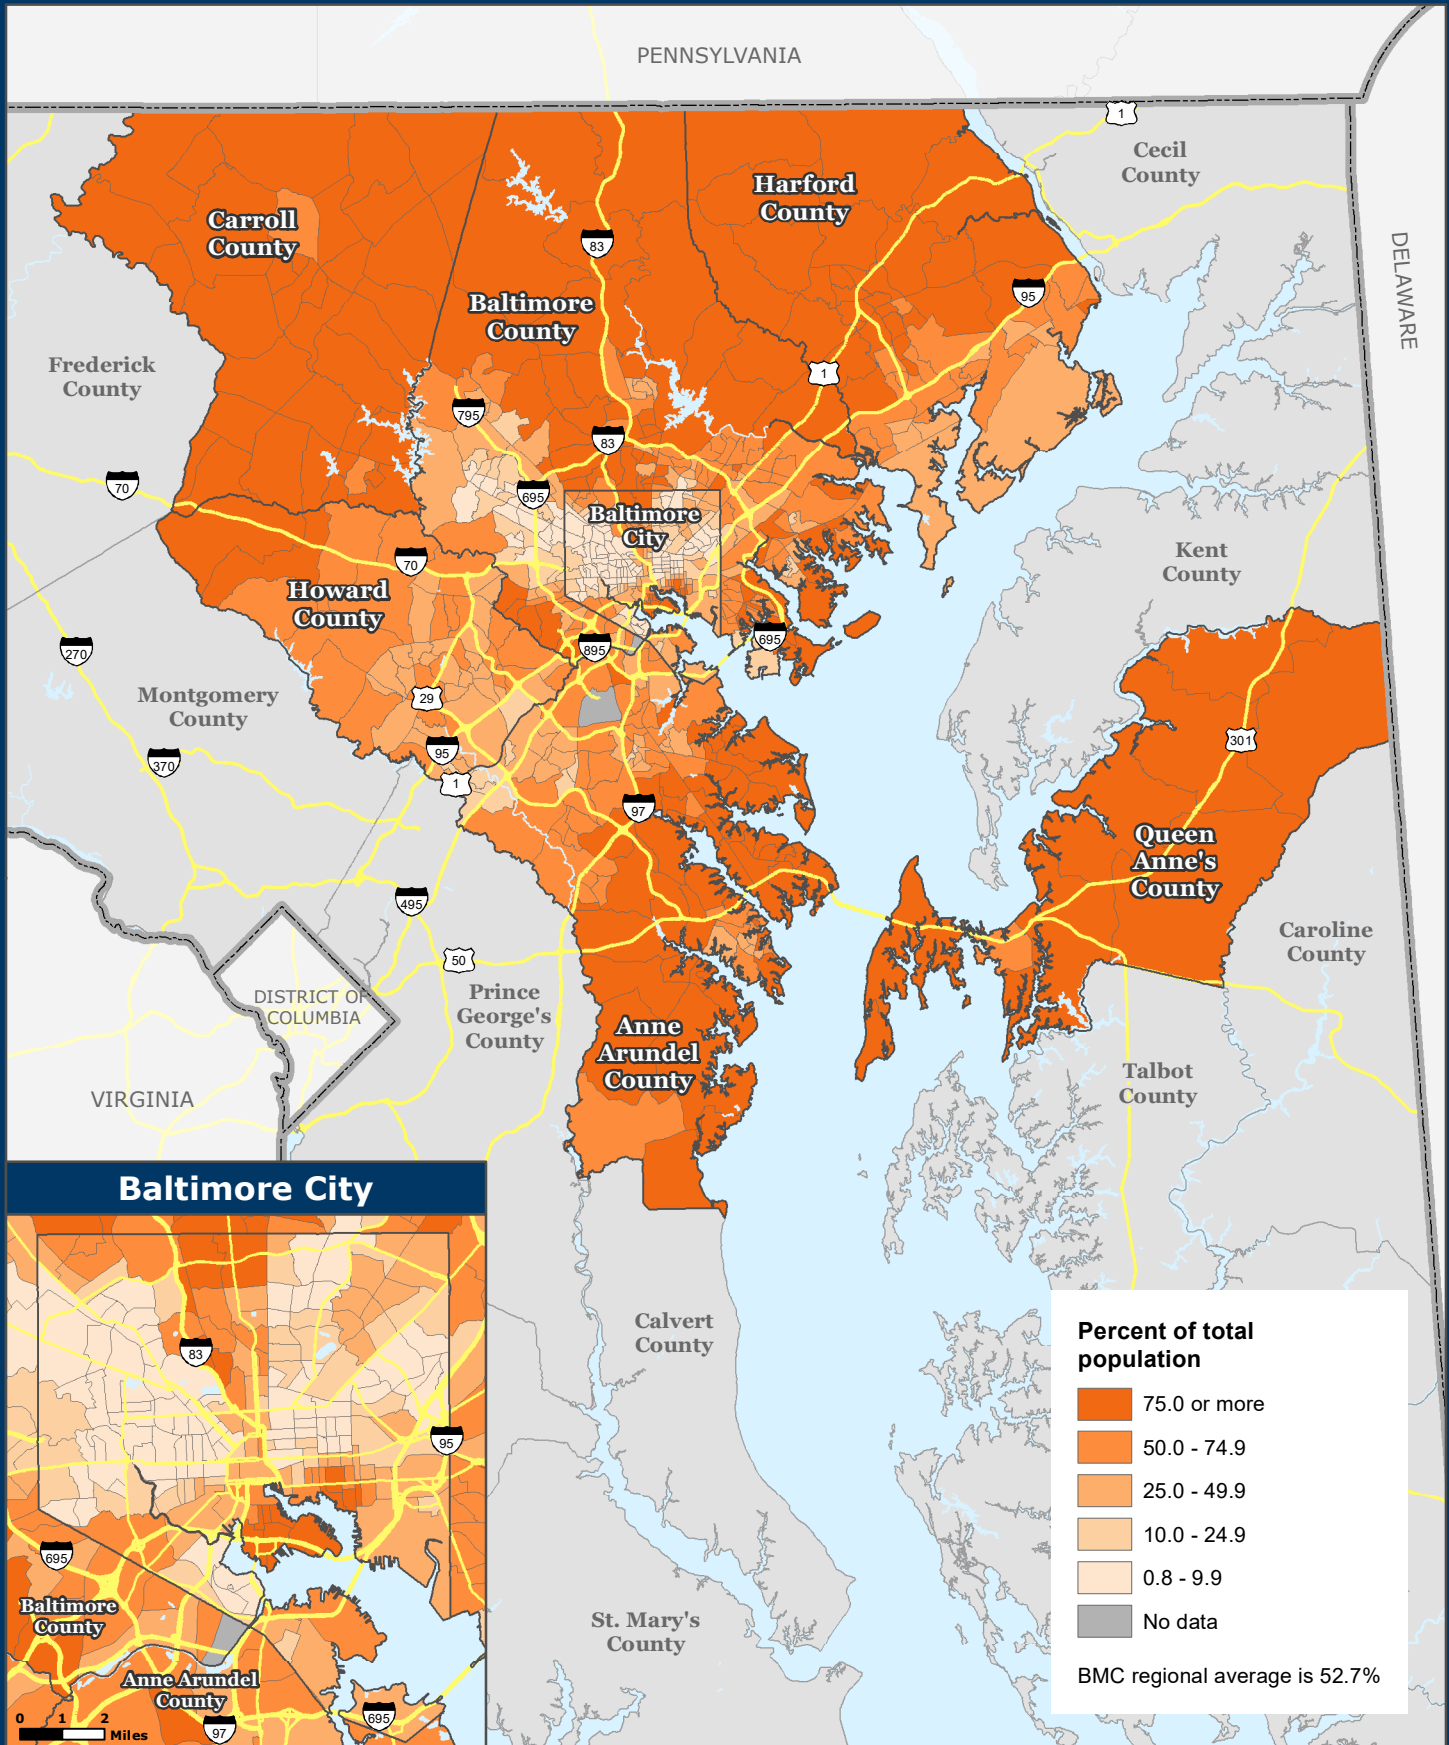

# White Population by Census Tract, 2020

Non-Hispanic White alone population, U.S. Census Bureau 2020 Census

**Baltimore Metropolitan Council**  
 1500 Whetstone Way, Suite 300  
 Baltimore, MD 21230  
[www.BaltoMetro.org](http://www.BaltoMetro.org)

Transportation Planning Division  
 Projected Coordinate System - NAD 1983 State Plane (ft)  
 Sources: BMC, © HERE 2020, TIGER/Line®,  
 MTA, U.S. Census Bureau  
 September 2021

1:760,320  
 0 5 10  
 Miles

1 in = 12 miles