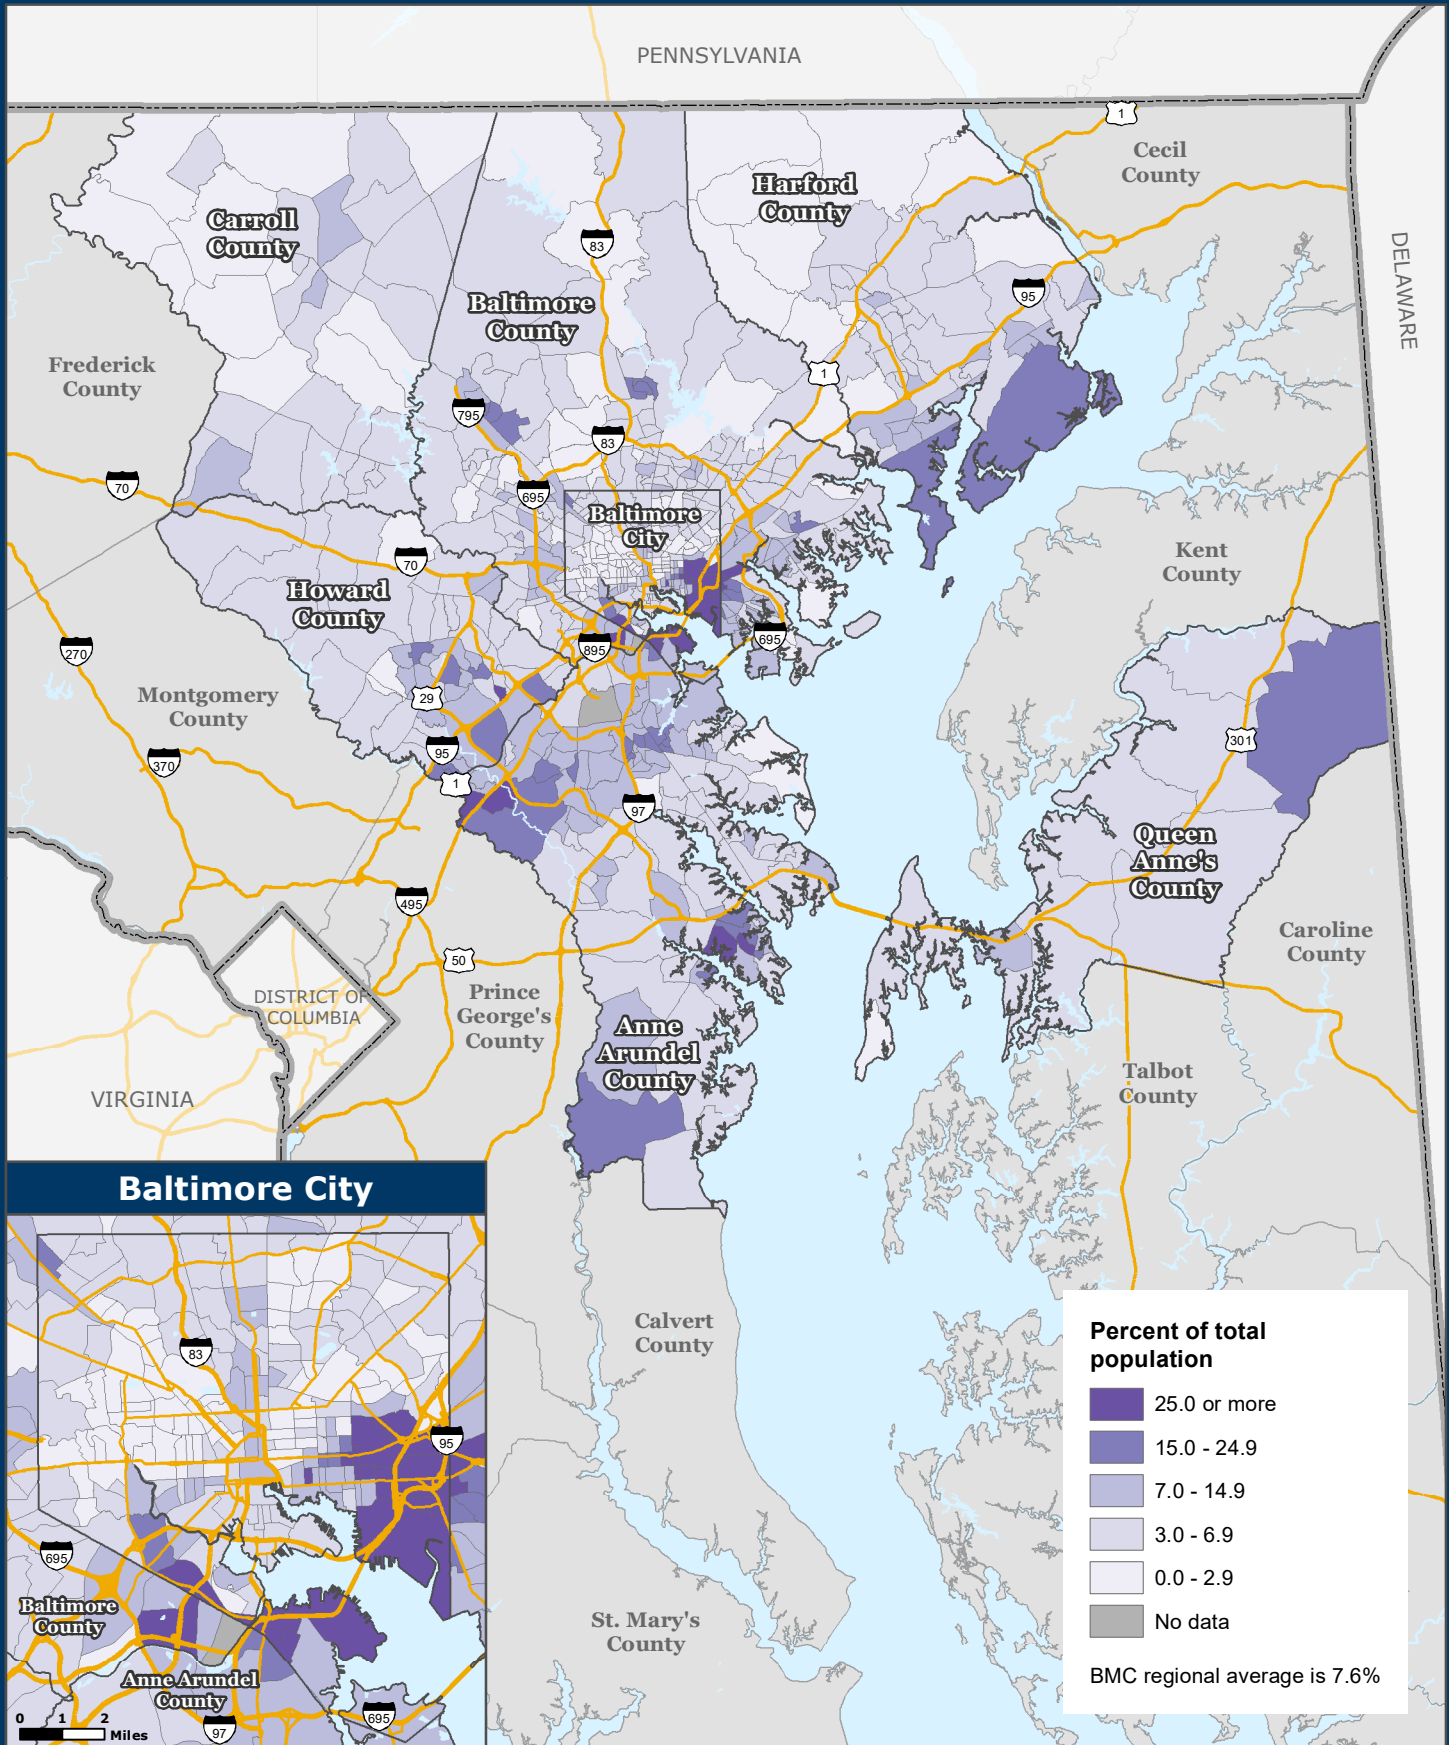

Hispanic Population by Census Tract, 2020

Hispanic population (all races), U.S. Census Bureau 2020 Census

Baltimore Metropolitan Council
 1500 Whetstone Way, Suite 300
 Baltimore, MD 21230
www.BaltoMetro.org

Transportation Planning Division
 Projected Coordinate System - NAD 1983 State Plane (ft)
 Sources: BMC, © HERE 2020, TIGER/Line®,
 MTA, U.S. Census Bureau
 September 2021

1:760,320
 0 5 10
 Miles

1 in = 12 miles