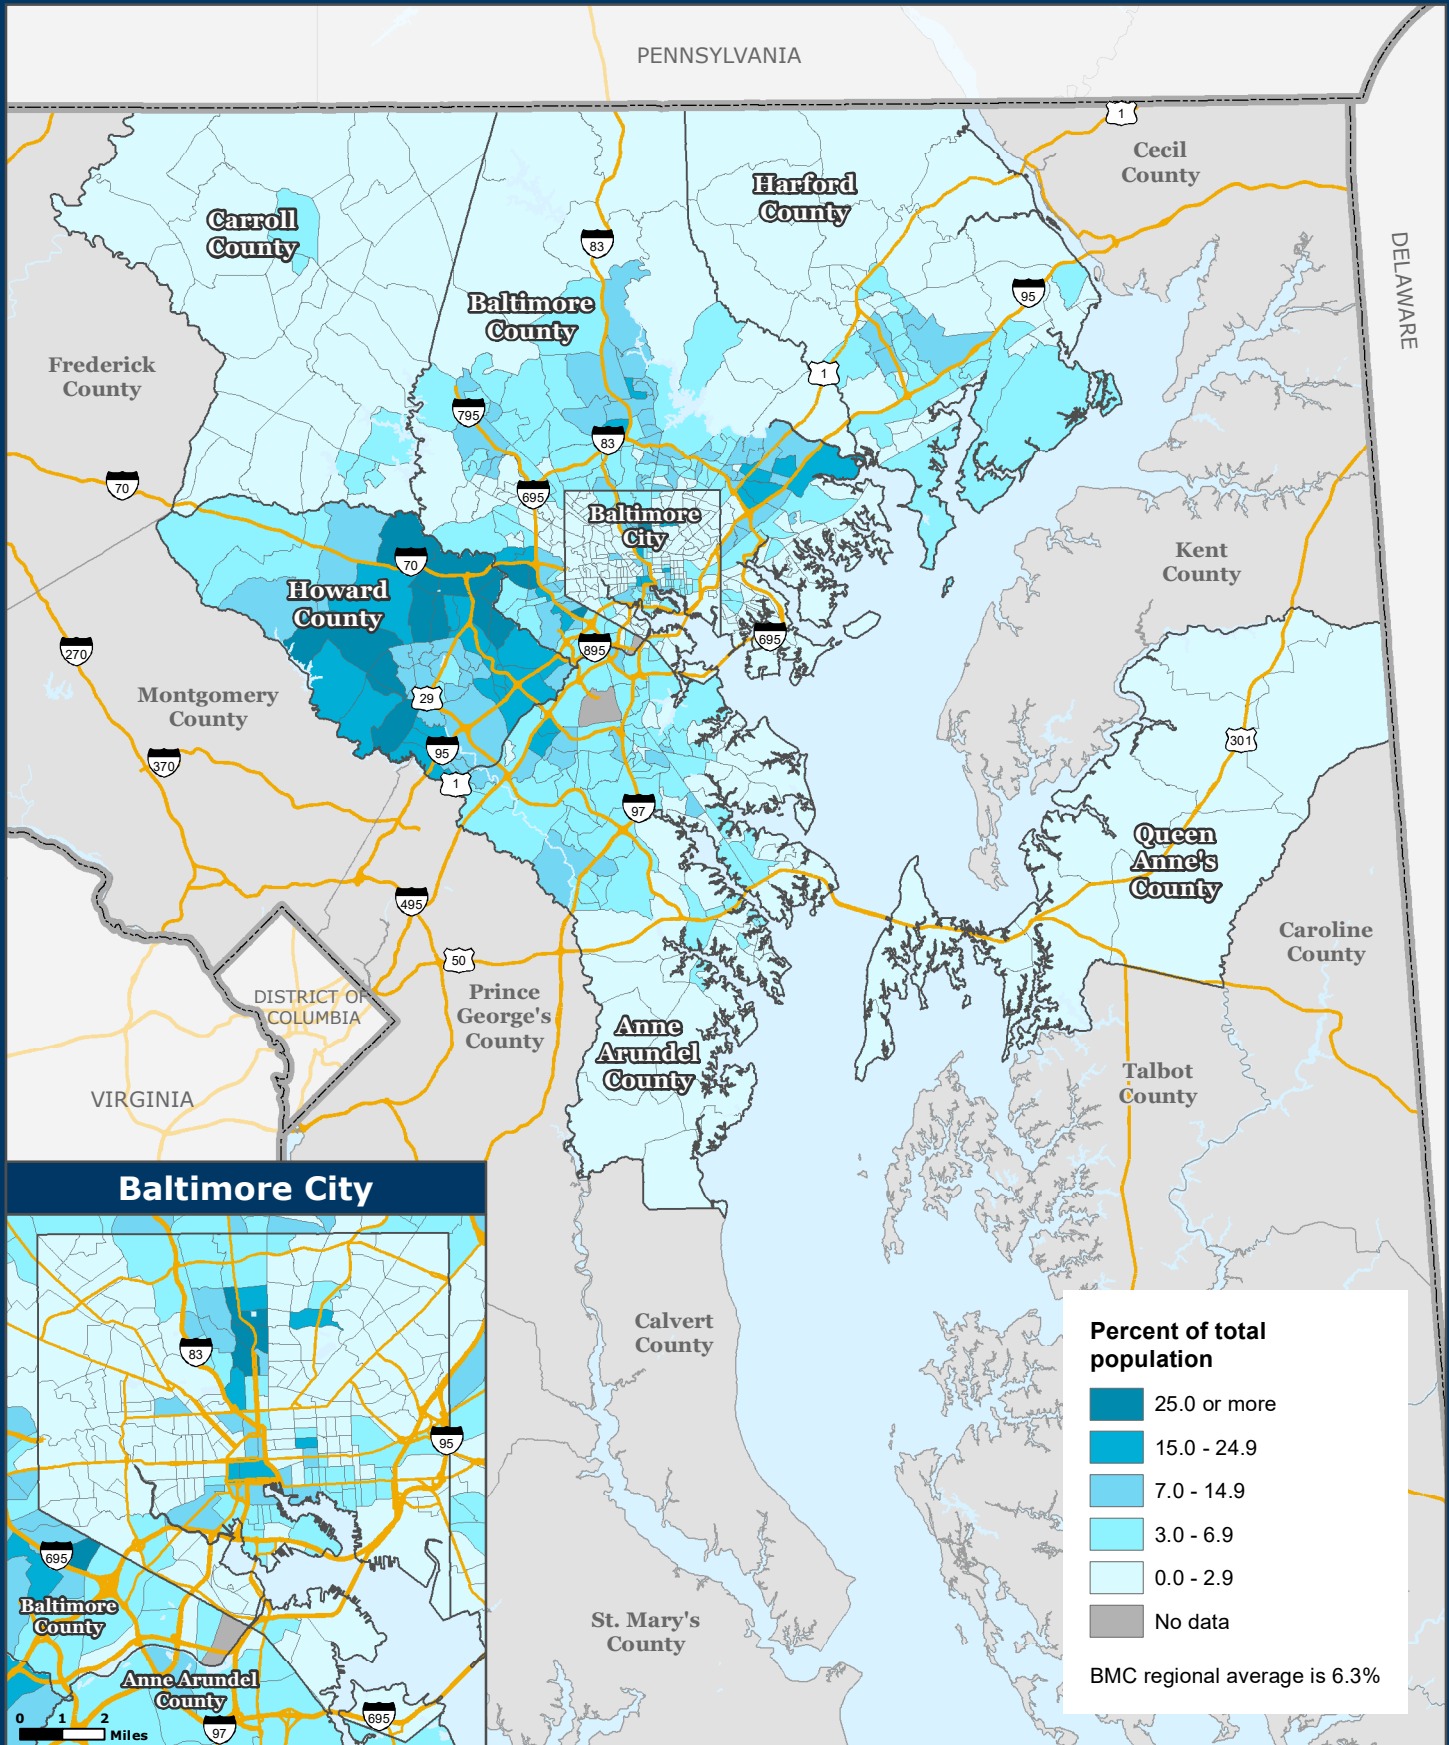

Asian Population by Census Tract, 2020

Non-Hispanic Asian alone population, U.S. Census Bureau 2020 Census

Baltimore Metropolitan Council
 1500 Whetstone Way, Suite 300
 Baltimore, MD 21230
www.BaltoMetro.org

Transportation Planning Division
 Projected Coordinate System - NAD 1983 State Plane (ft)
 Sources: BMC, © HERE 2020, TIGER/Line®,
 MTA, U.S. Census Bureau
 September 2021

1:760,320
 0 5 10
 Miles

1 in = 12 miles