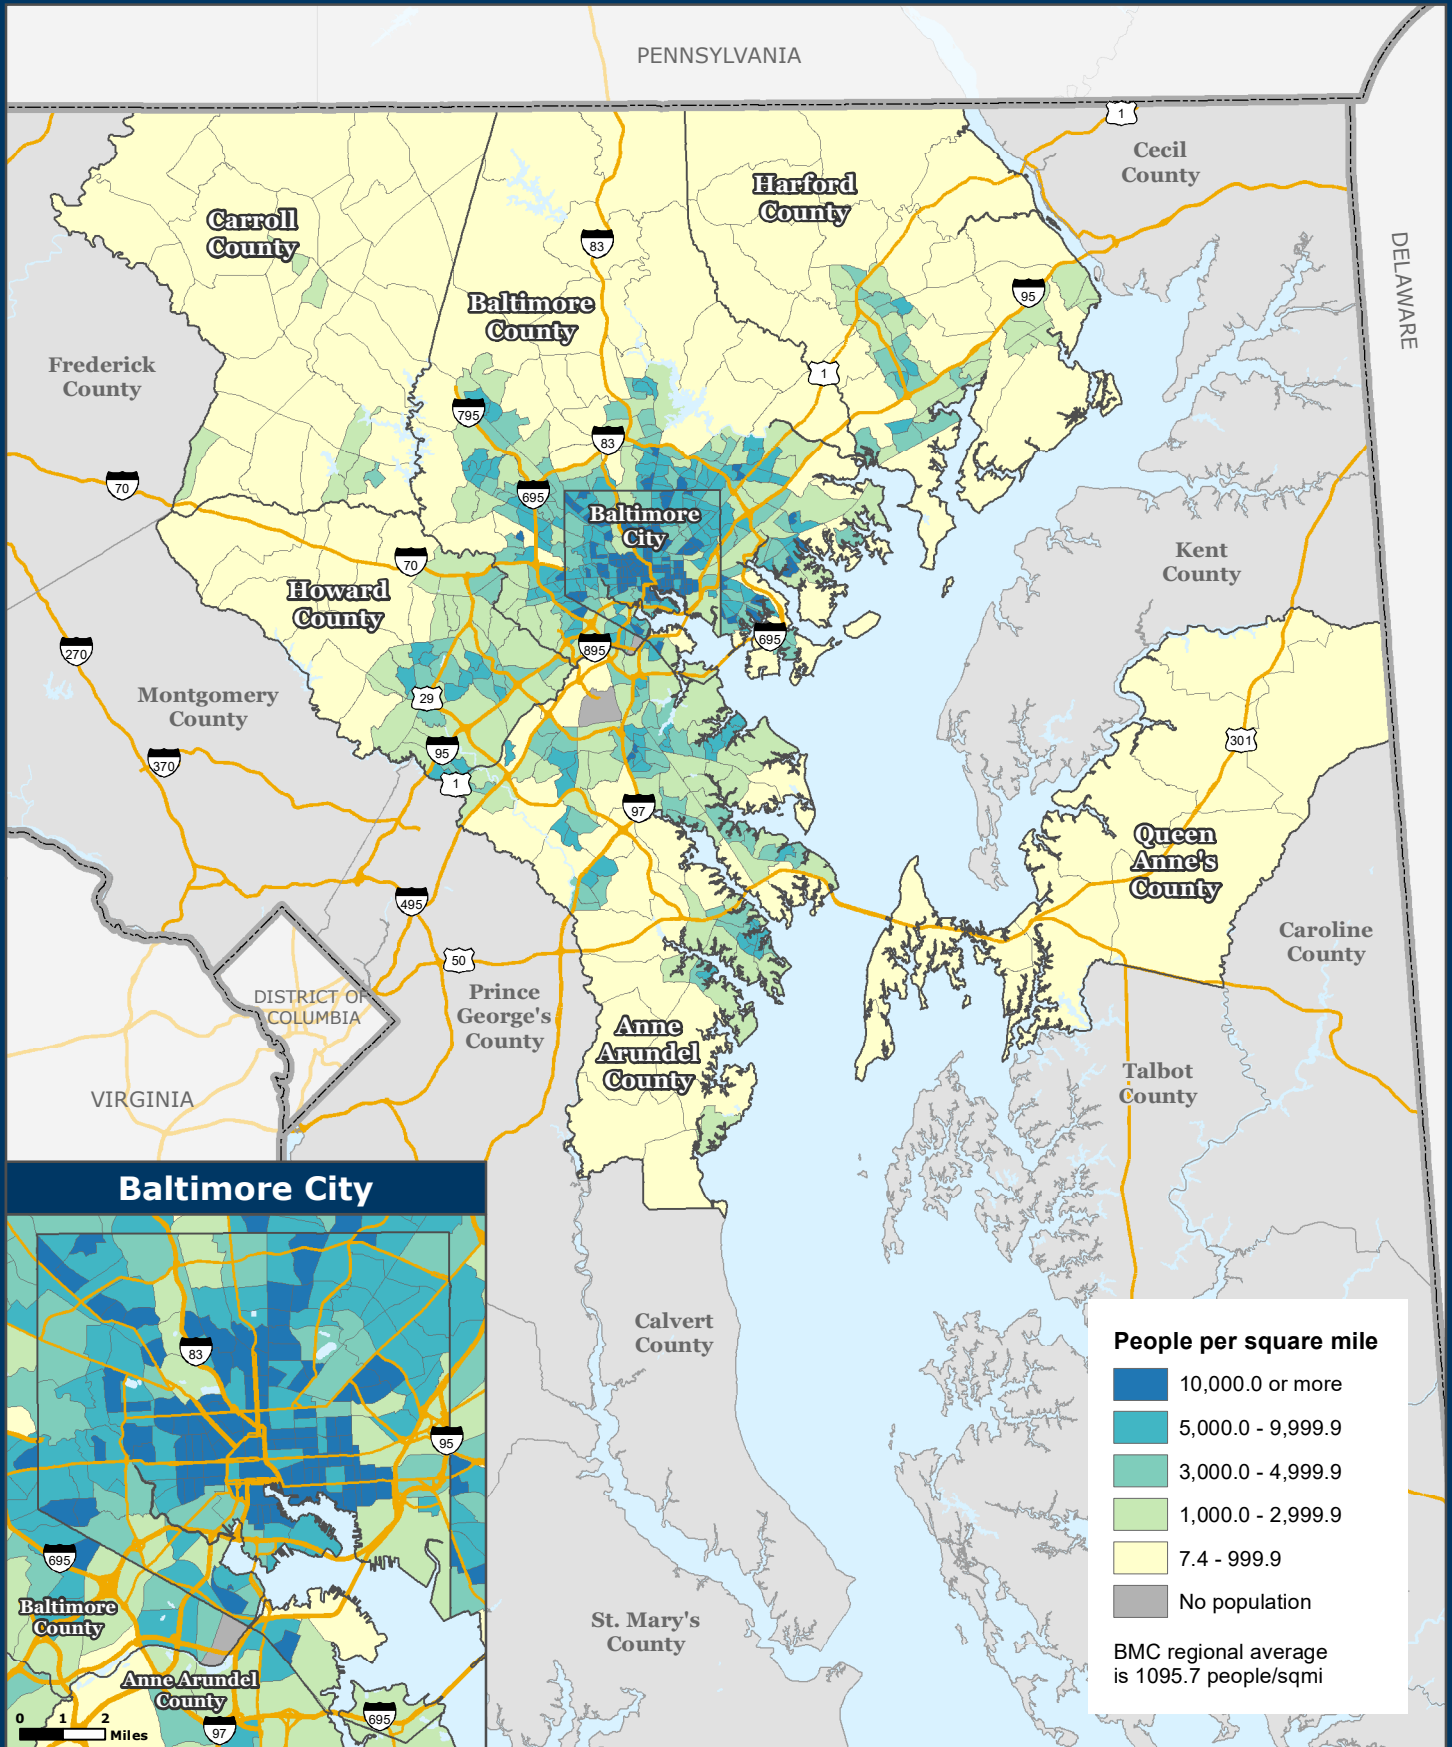

Population Density by Census Tract, 2020

People per square mile, U.S. Census Bureau 2020 Census

Baltimore Metropolitan Council
 1500 Whetstone Way, Suite 300
 Baltimore, MD 21230
www.BaltoMetro.org

Transportation Planning Division
 Projected Coordinate System - NAD 1983 State Plane (ft)
 Sources: BMC, © HERE 2020, TIGER/Line®,
 MTA, U.S. Census Bureau
 September 2021

1:760,320
 0 5 10
 Miles

1 in = 12 miles