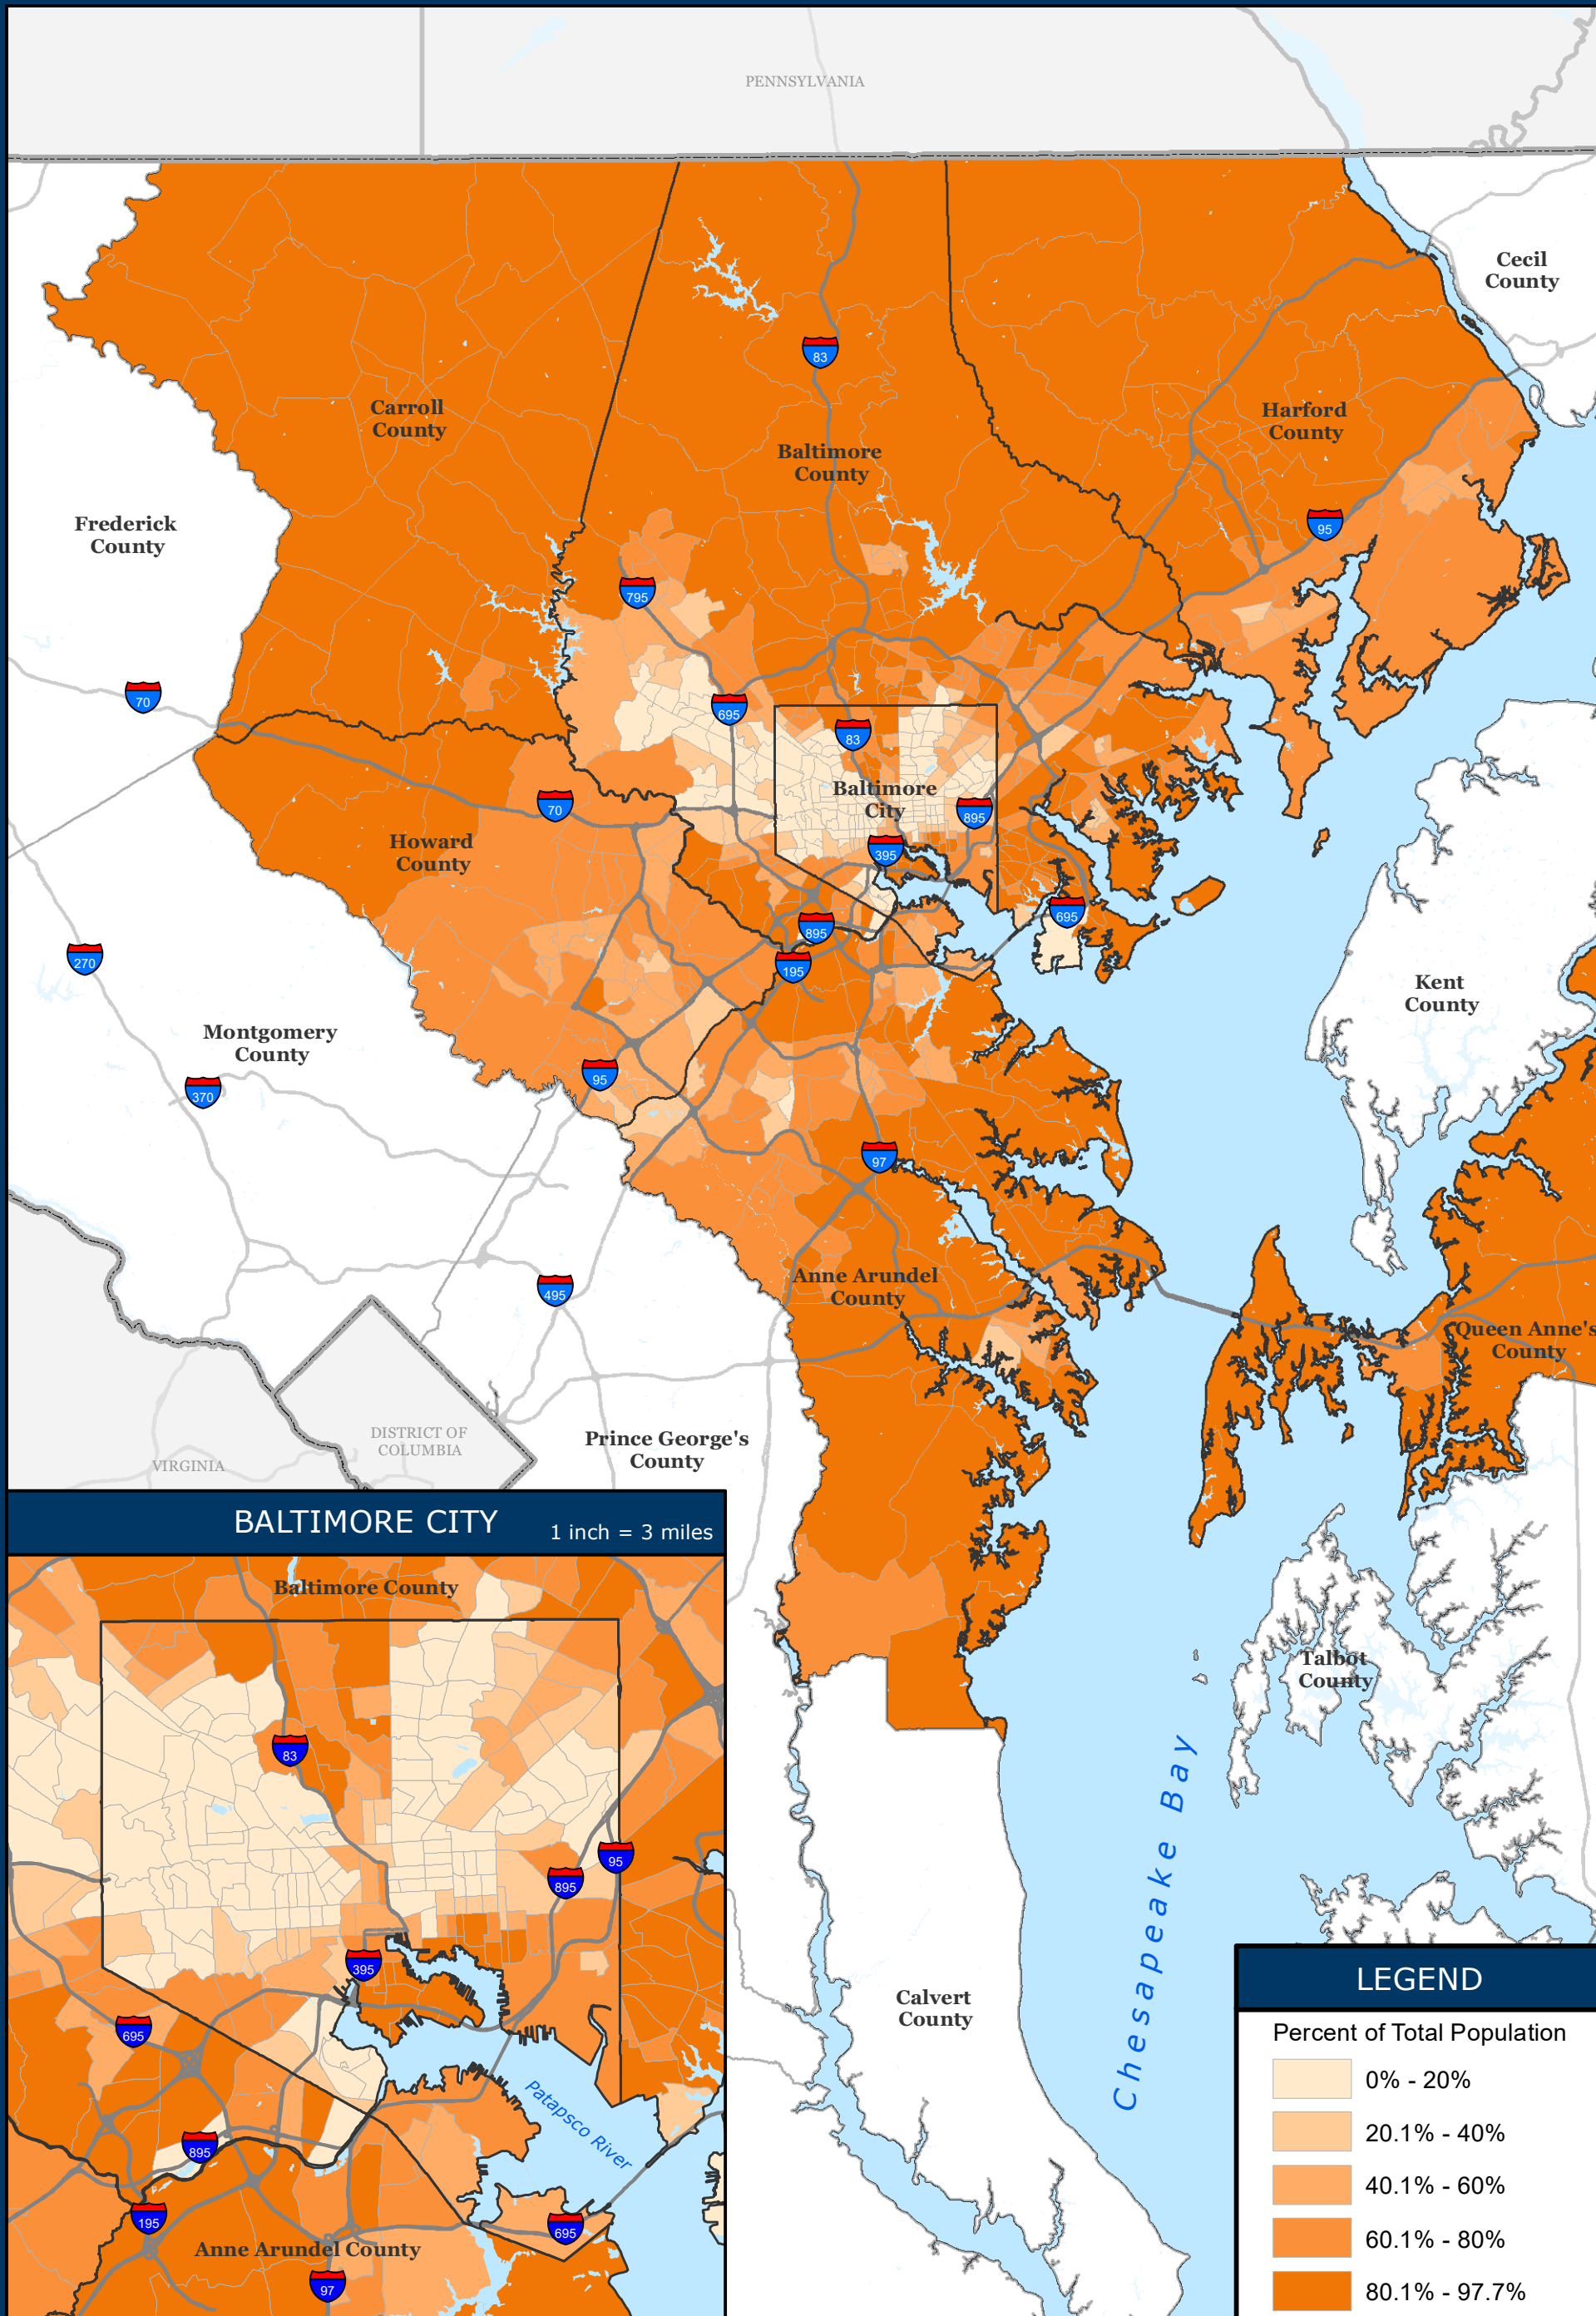

# White Population (All Races) by Census Tract, 2010

Source: U.S. Census Bureau, 2010 Census

**LEGEND**

Percent of Total Population

- 0% - 20%
- 20.1% - 40%
- 40.1% - 60%
- 60.1% - 80%
- 80.1% - 97.7%