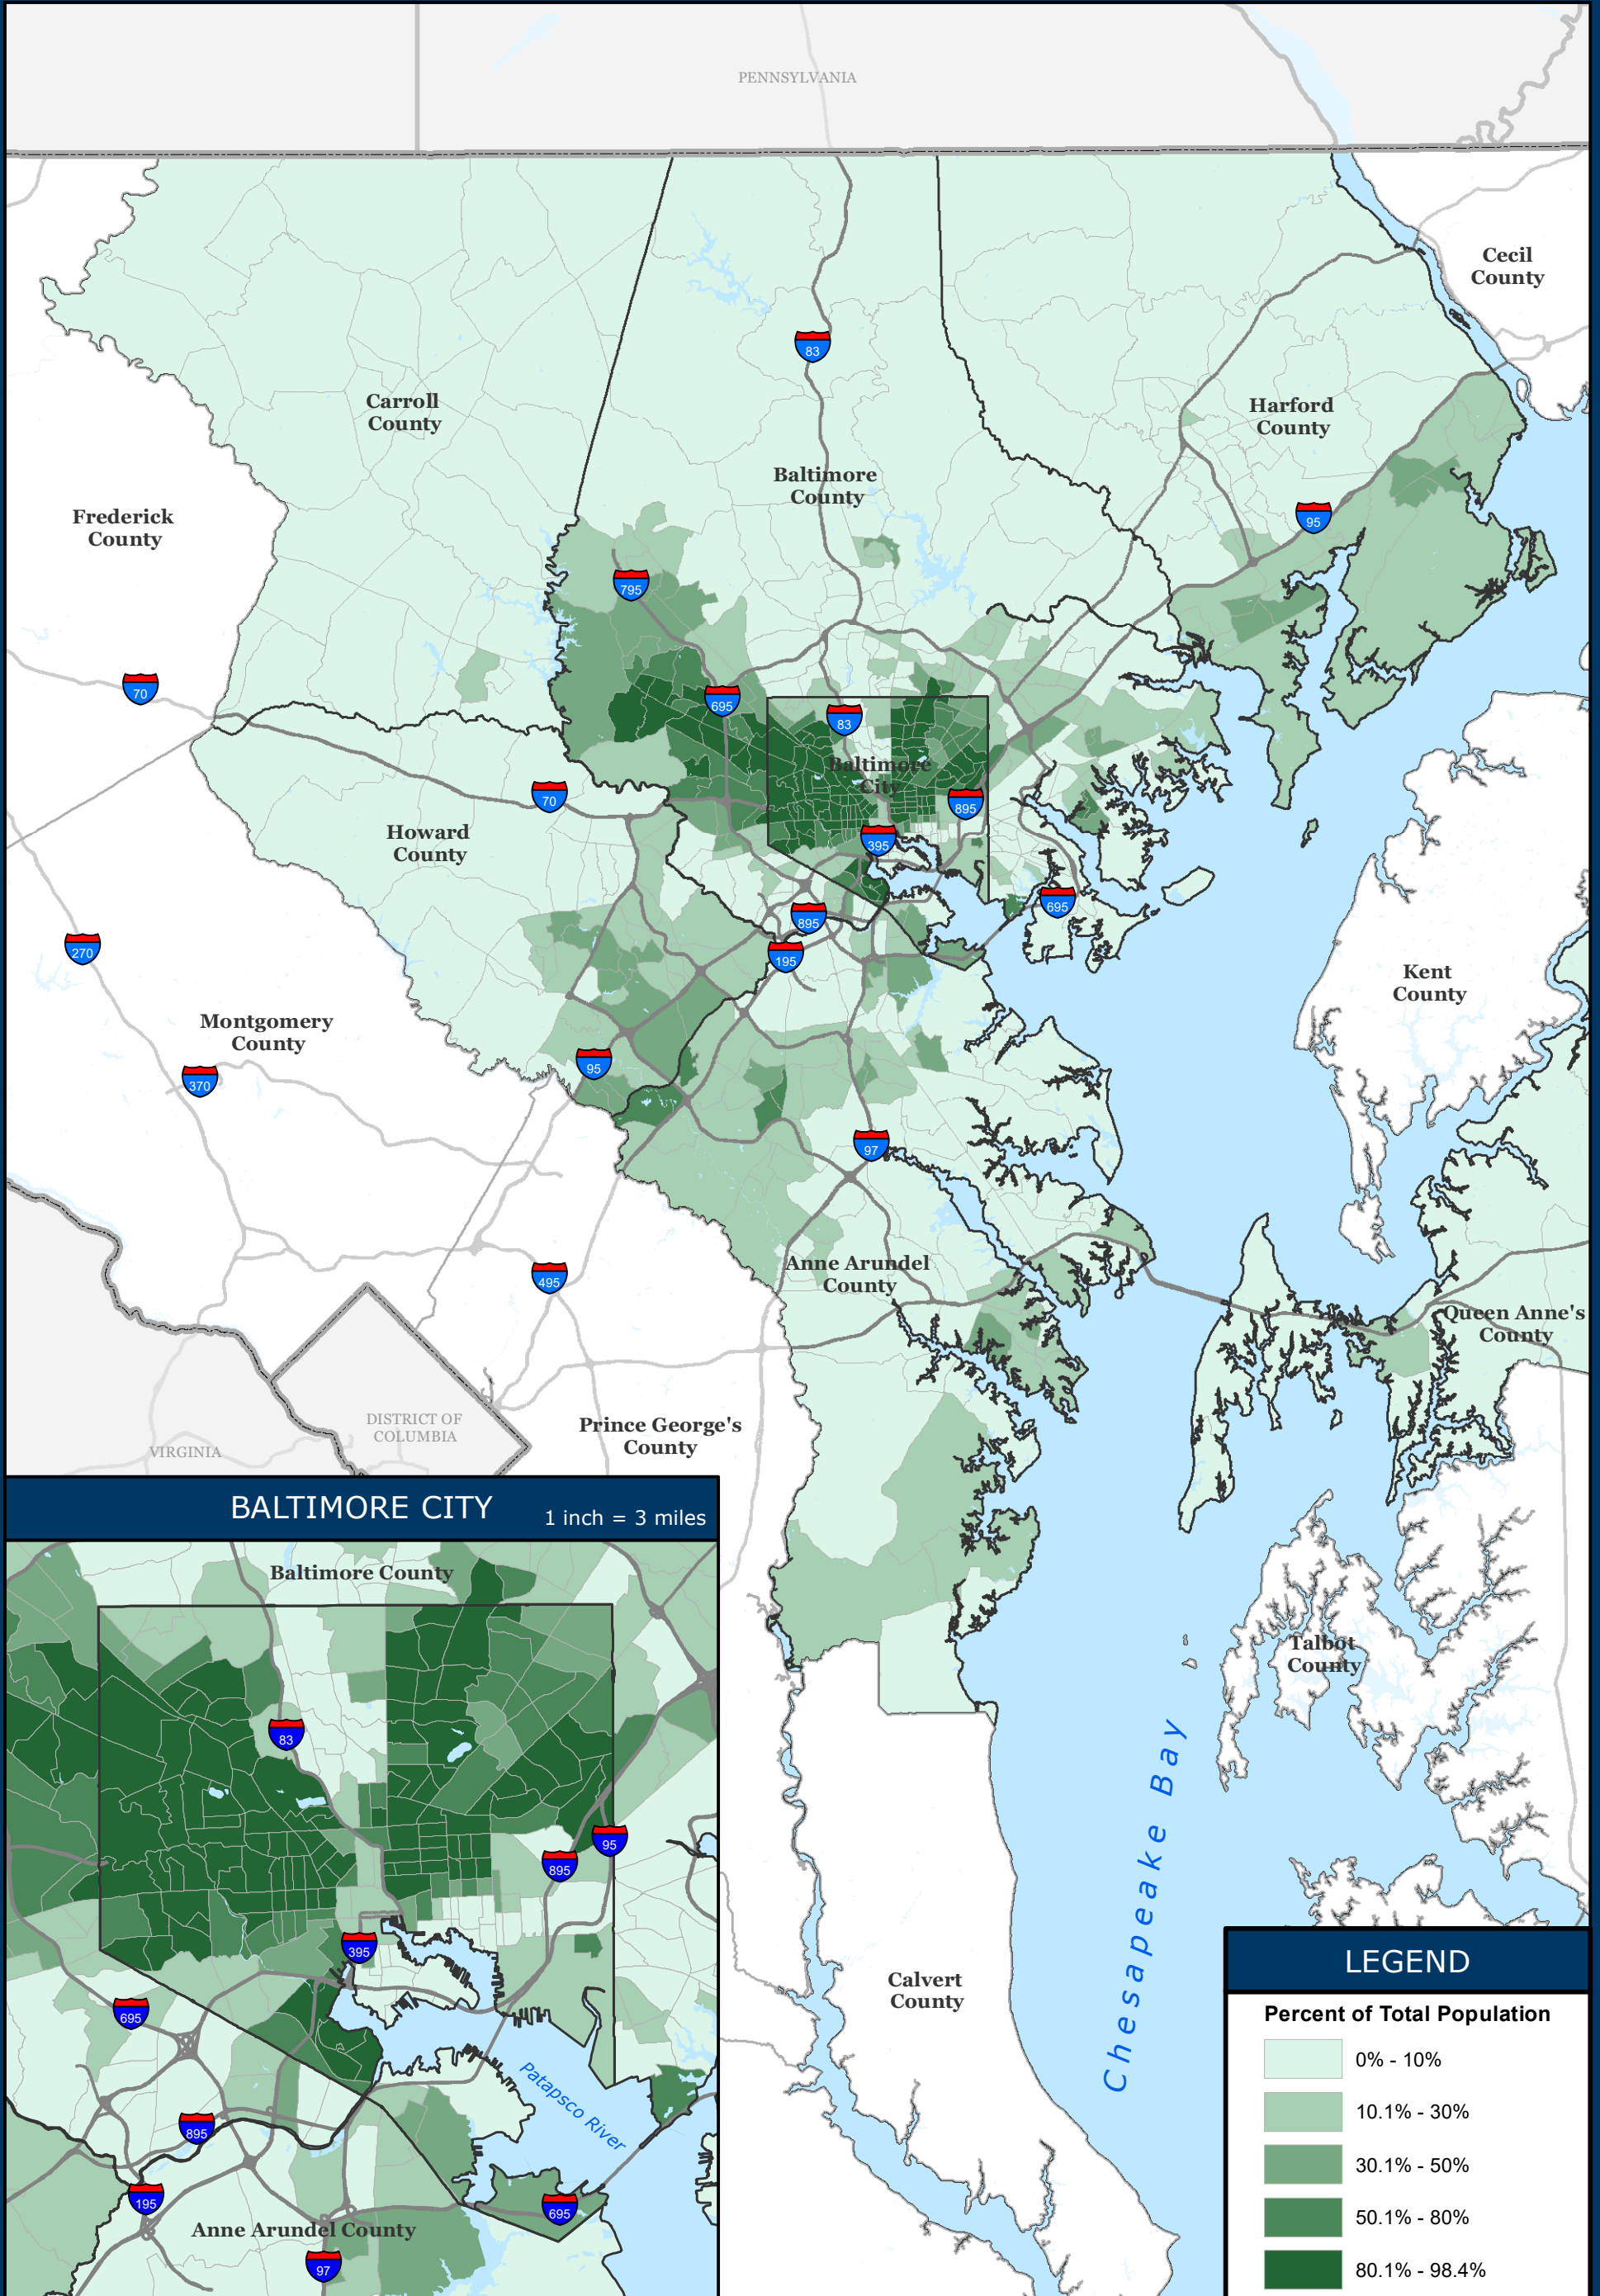

Black Population by Census Tract, 2010

Source: U.S. Census Bureau, 2010 Census

Baltimore Metropolitan Council
 1500 Whetstone Way, Suite 300
 Baltimore, MD 21230
www.BaltoMetro.org

Prepared by
 Transportation Planning Division
 Projected Coordinate System - NAD 1983 State Plane (ft)
 Data Source - BMC, © HERE 2017,
 TIGER/Line®, Census 2010
 Printed - June 2018

1:443,520

1 in = 7 miles