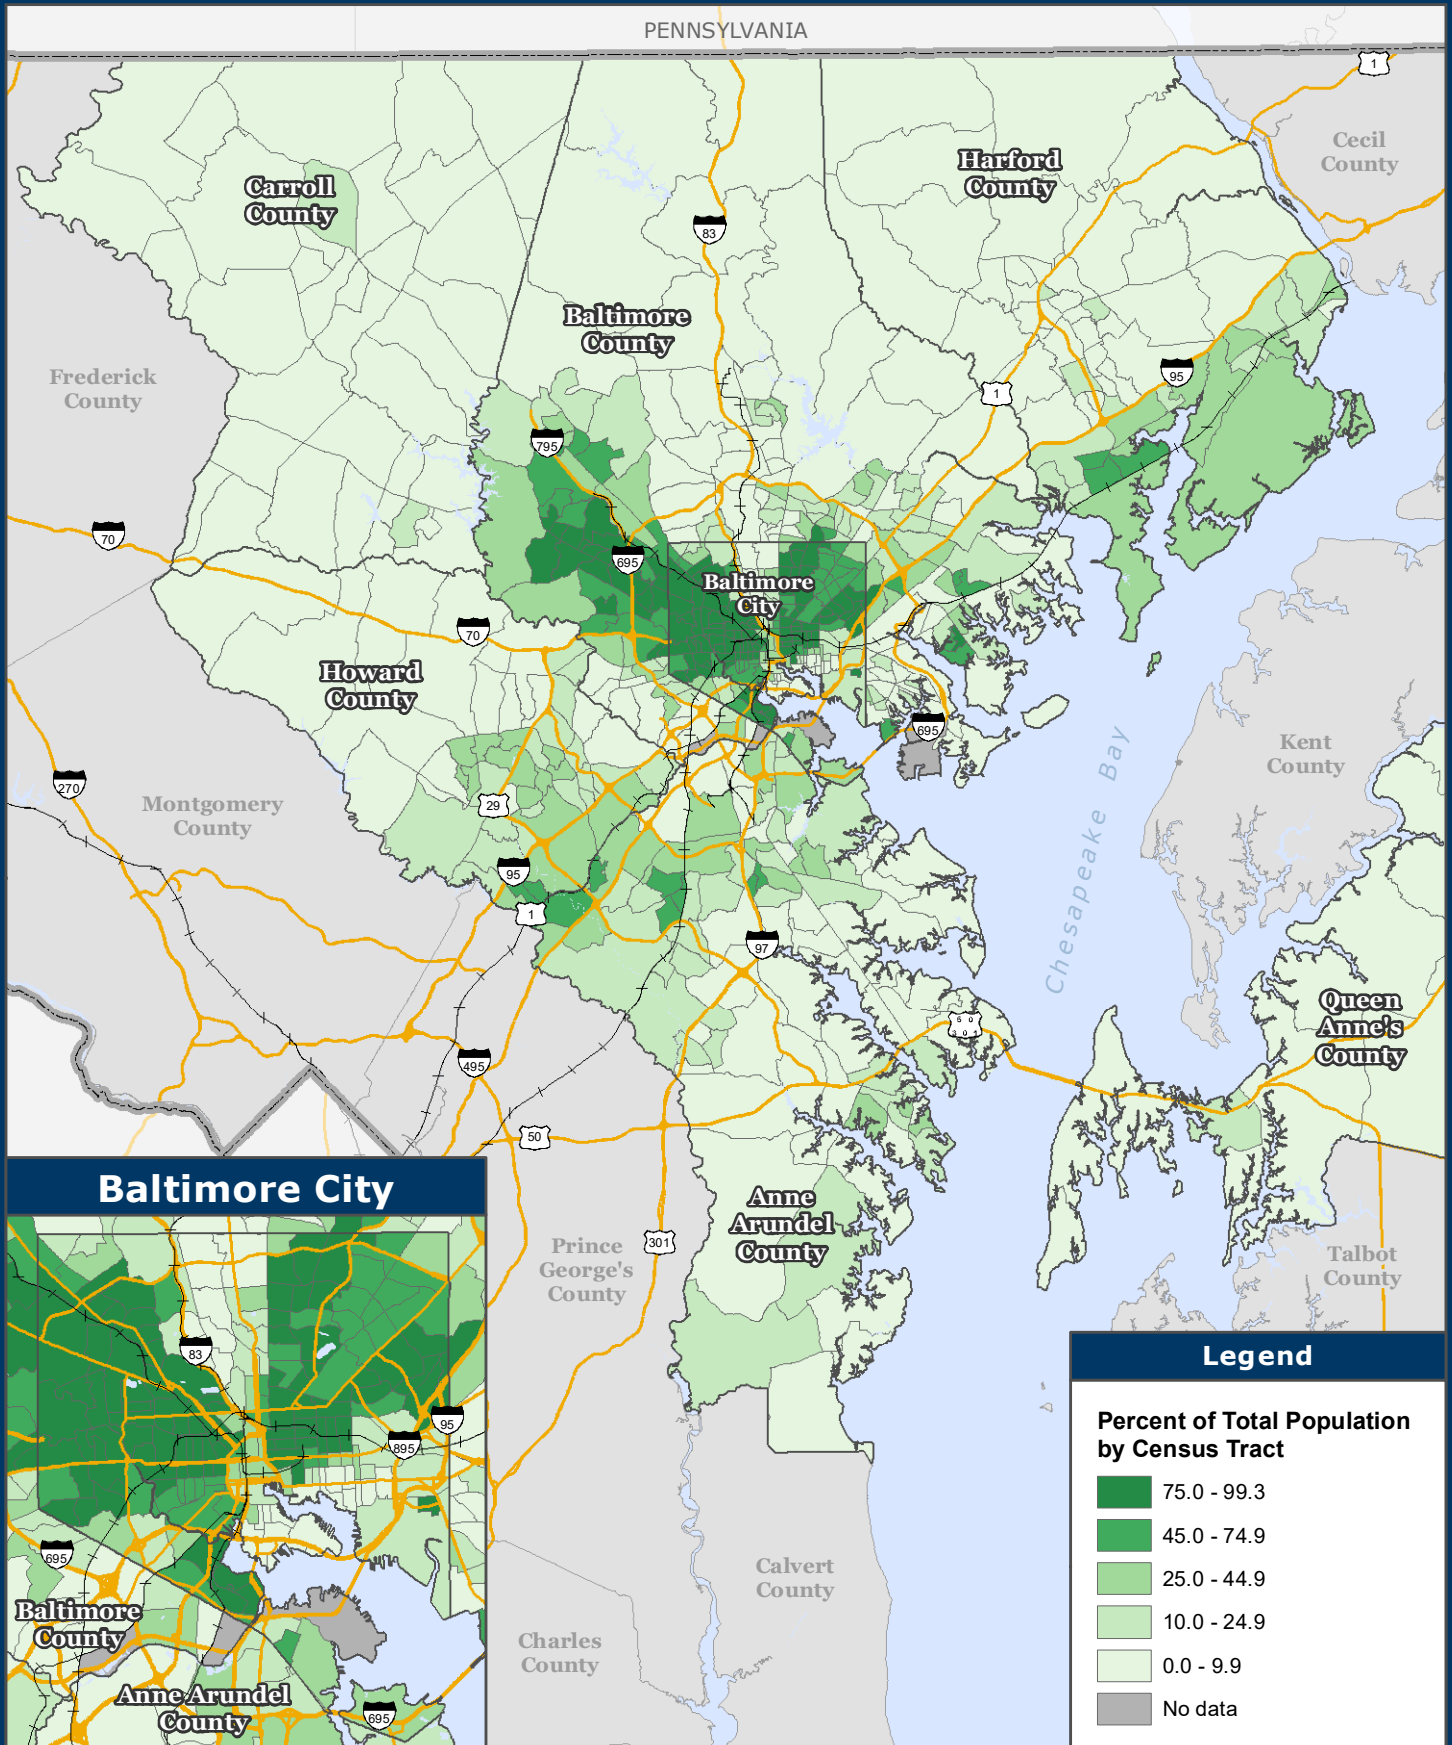

Black Population

U.S. Census Bureau 2015-2019 American Community Survey 5-Year Estimates

Baltimore City

Legend

Percent of Total Population by Census Tract

- 75.0 - 99.3
- 45.0 - 74.9
- 25.0 - 44.9
- 10.0 - 24.9
- 0.0 - 9.9
- No data

1:600,000

1 in = 9.5 miles