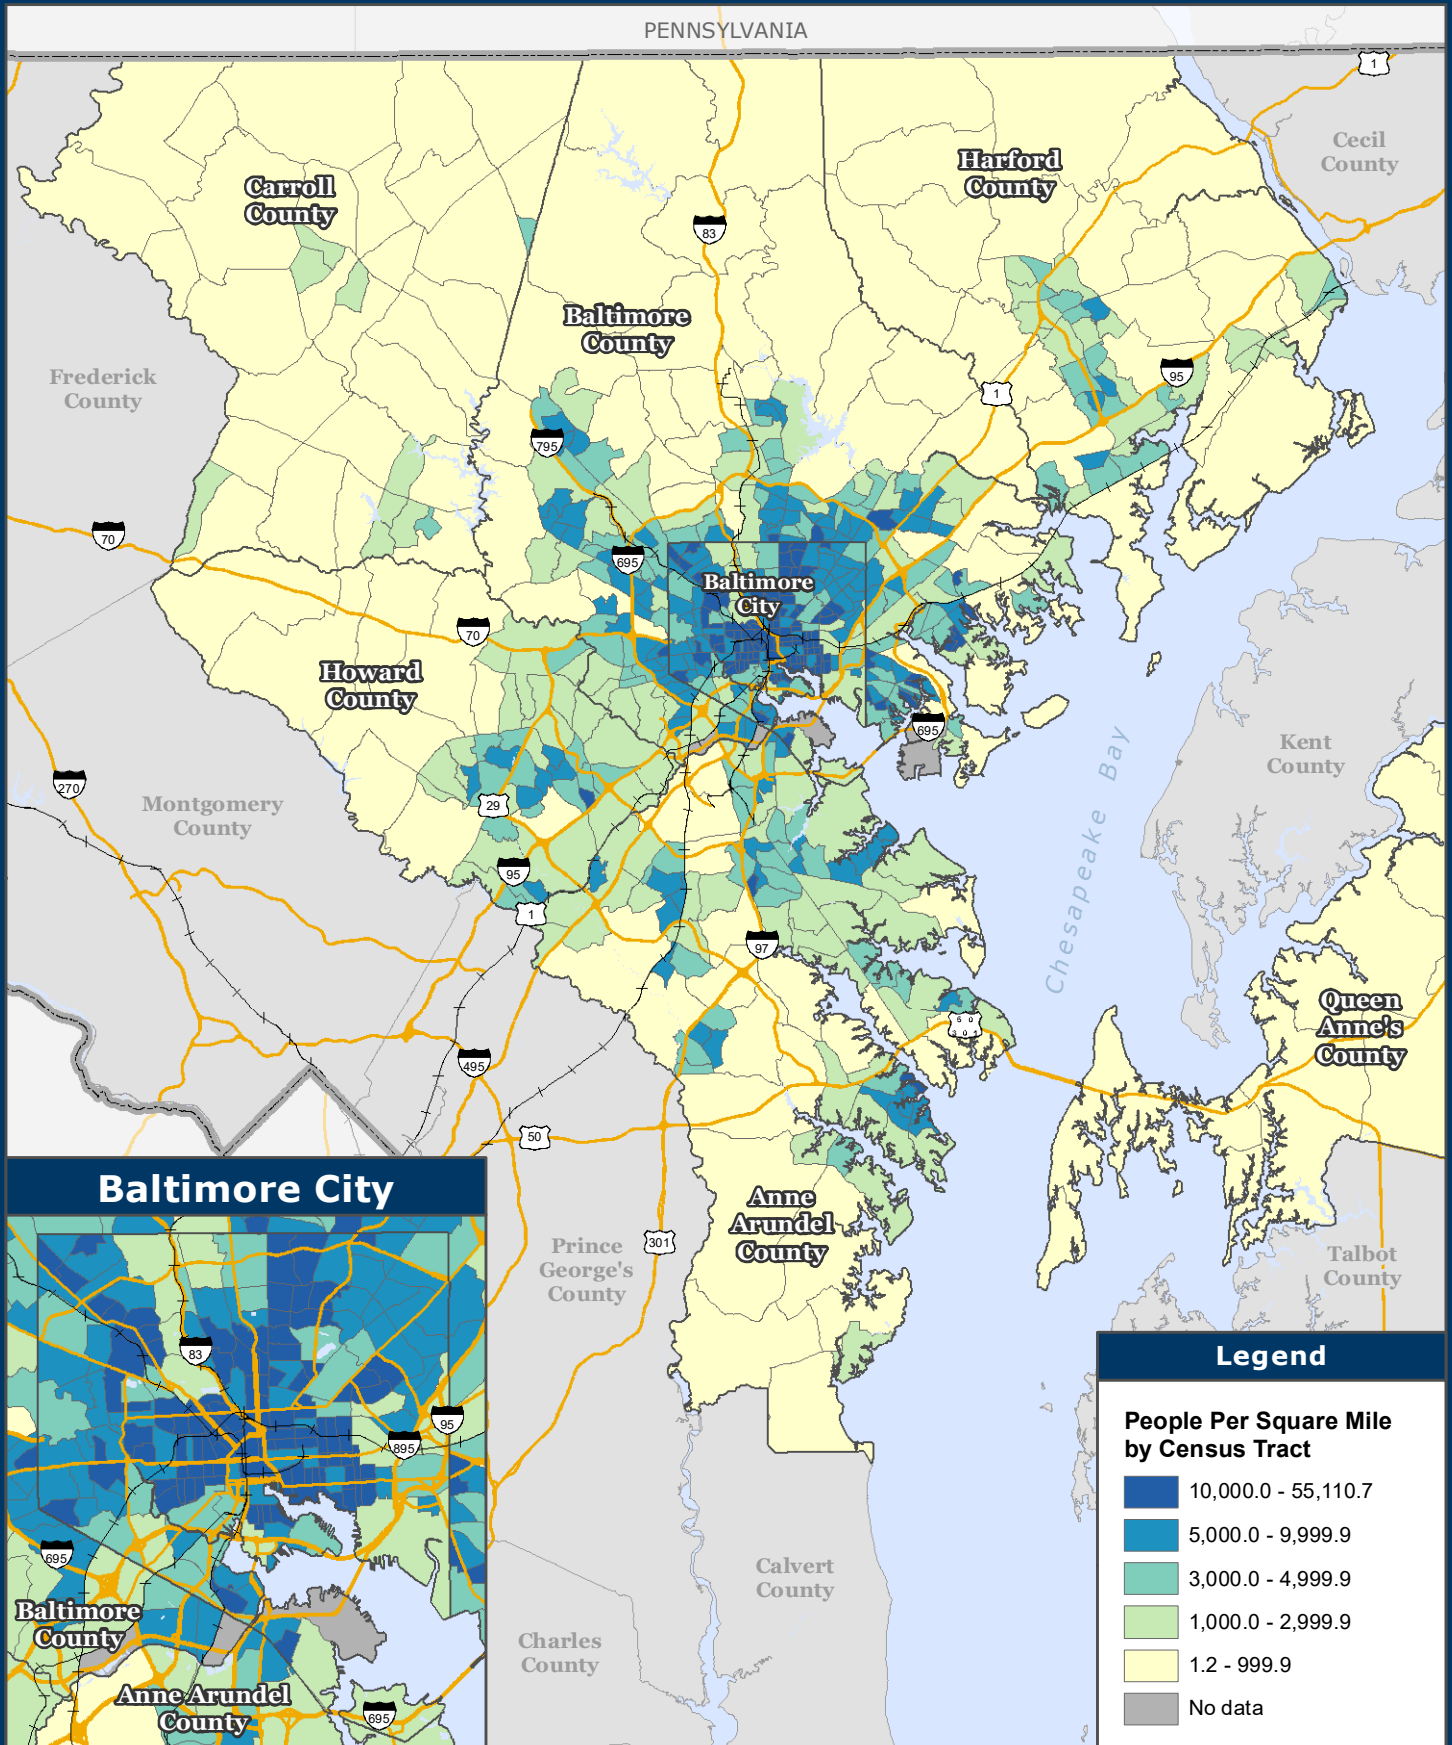

Population Density

U.S. Census Bureau 2015-2019 American Community Survey 5-Year Estimates

Baltimore Metropolitan Council
 1500 Whetstone Way, Suite 300
 Baltimore, MD 21230
www.BaltoMetro.org

Prepared by
 Transportation Planning Division
 Projected Coordinate System - NAD 1983 State Plane (ft)
 Data Source - BMC, © HERE 2020, TIGER/Line®, MTA
 June 2021

1:600,000
 0 5 10
 Miles

1 in = 9.5 miles