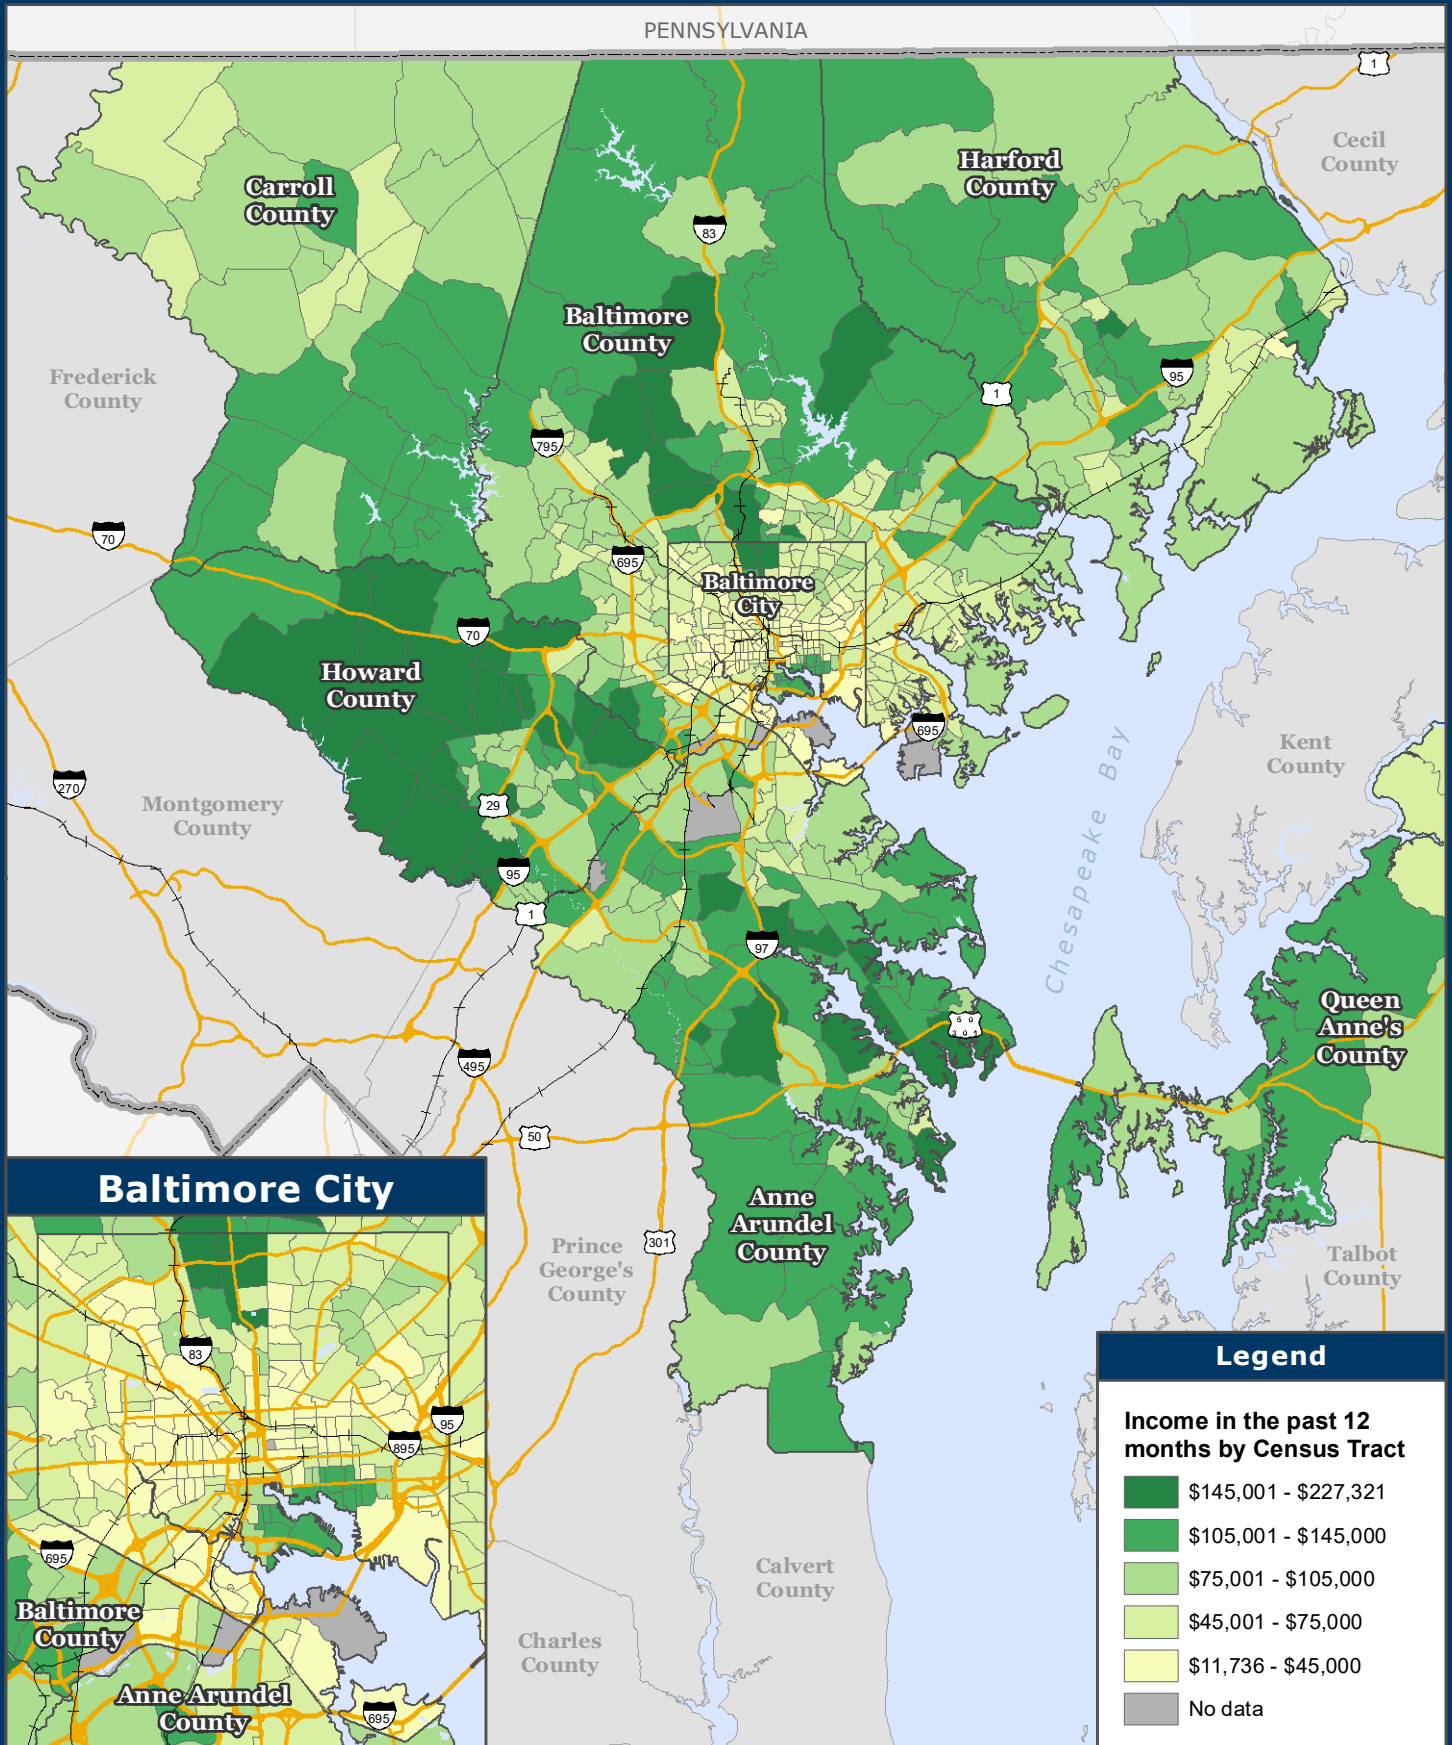

Median Household Income

U.S. Census Bureau 2015-2019 American Community Survey 5-Year Estimates

Baltimore City

Legend

Income in the past 12 months by Census Tract

- \$145,001 - \$227,321
- \$105,001 - \$145,000
- \$75,001 - \$105,000
- \$45,001 - \$75,000
- \$11,736 - \$45,000
- No data

1:600,000
 0 5 10
 Miles

1 in = 9.5 miles