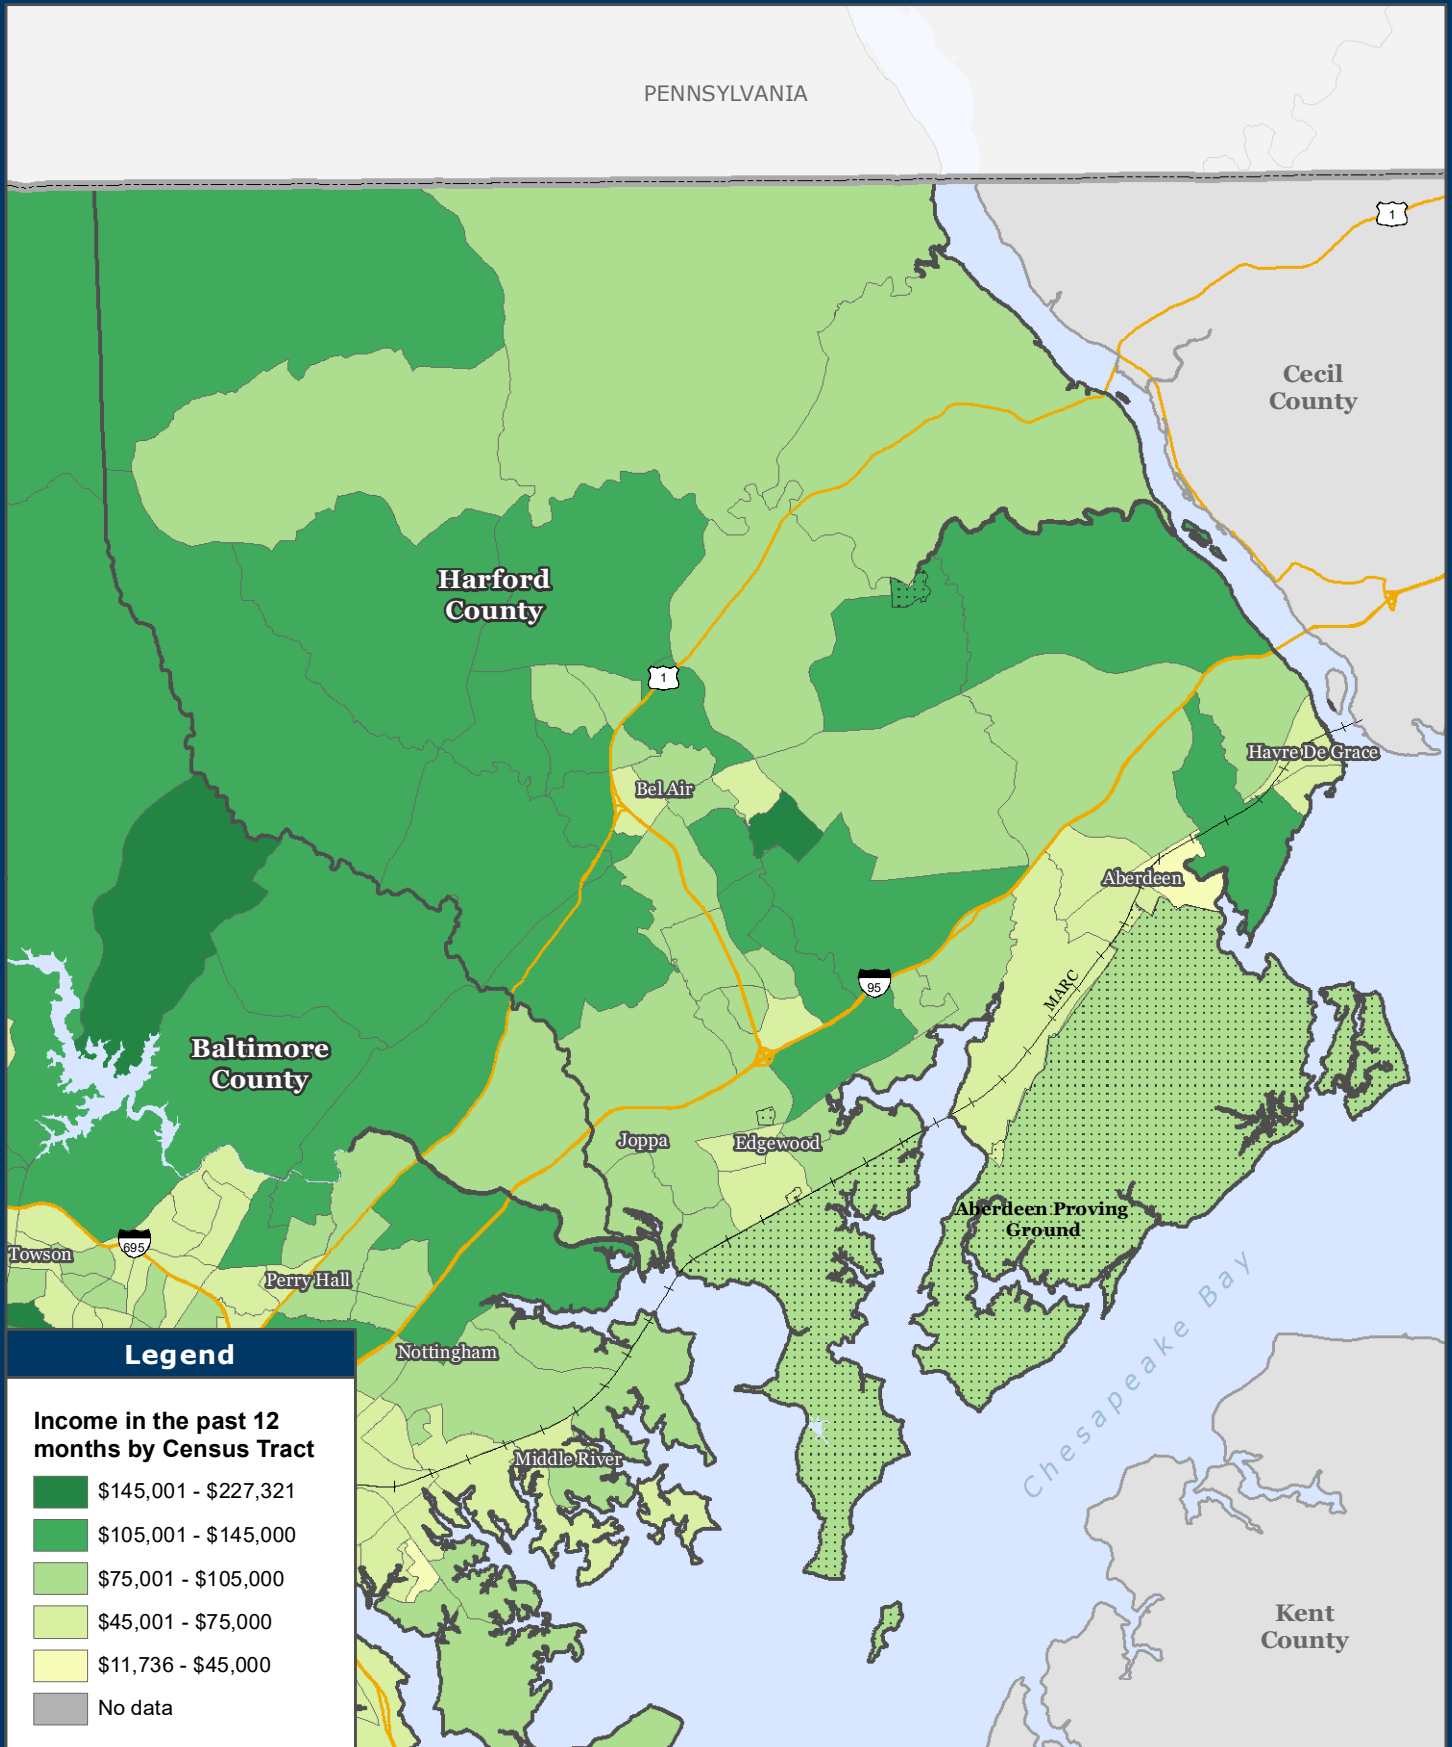

# Median Household Income

U.S. Census Bureau 2015-2019 American Community Survey 5-Year Estimates

## Legend

### Income in the past 12 months by Census Tract

- \$145,001 - \$227,321
- \$105,001 - \$145,000
- \$75,001 - \$105,000
- \$45,001 - \$75,000
- \$11,736 - \$45,000
- No data

**Baltimore Metropolitan Council**  
 1500 Whetstone Way, Suite 300  
 Baltimore, MD 21230  
[www.BaltoMetro.org](http://www.BaltoMetro.org)