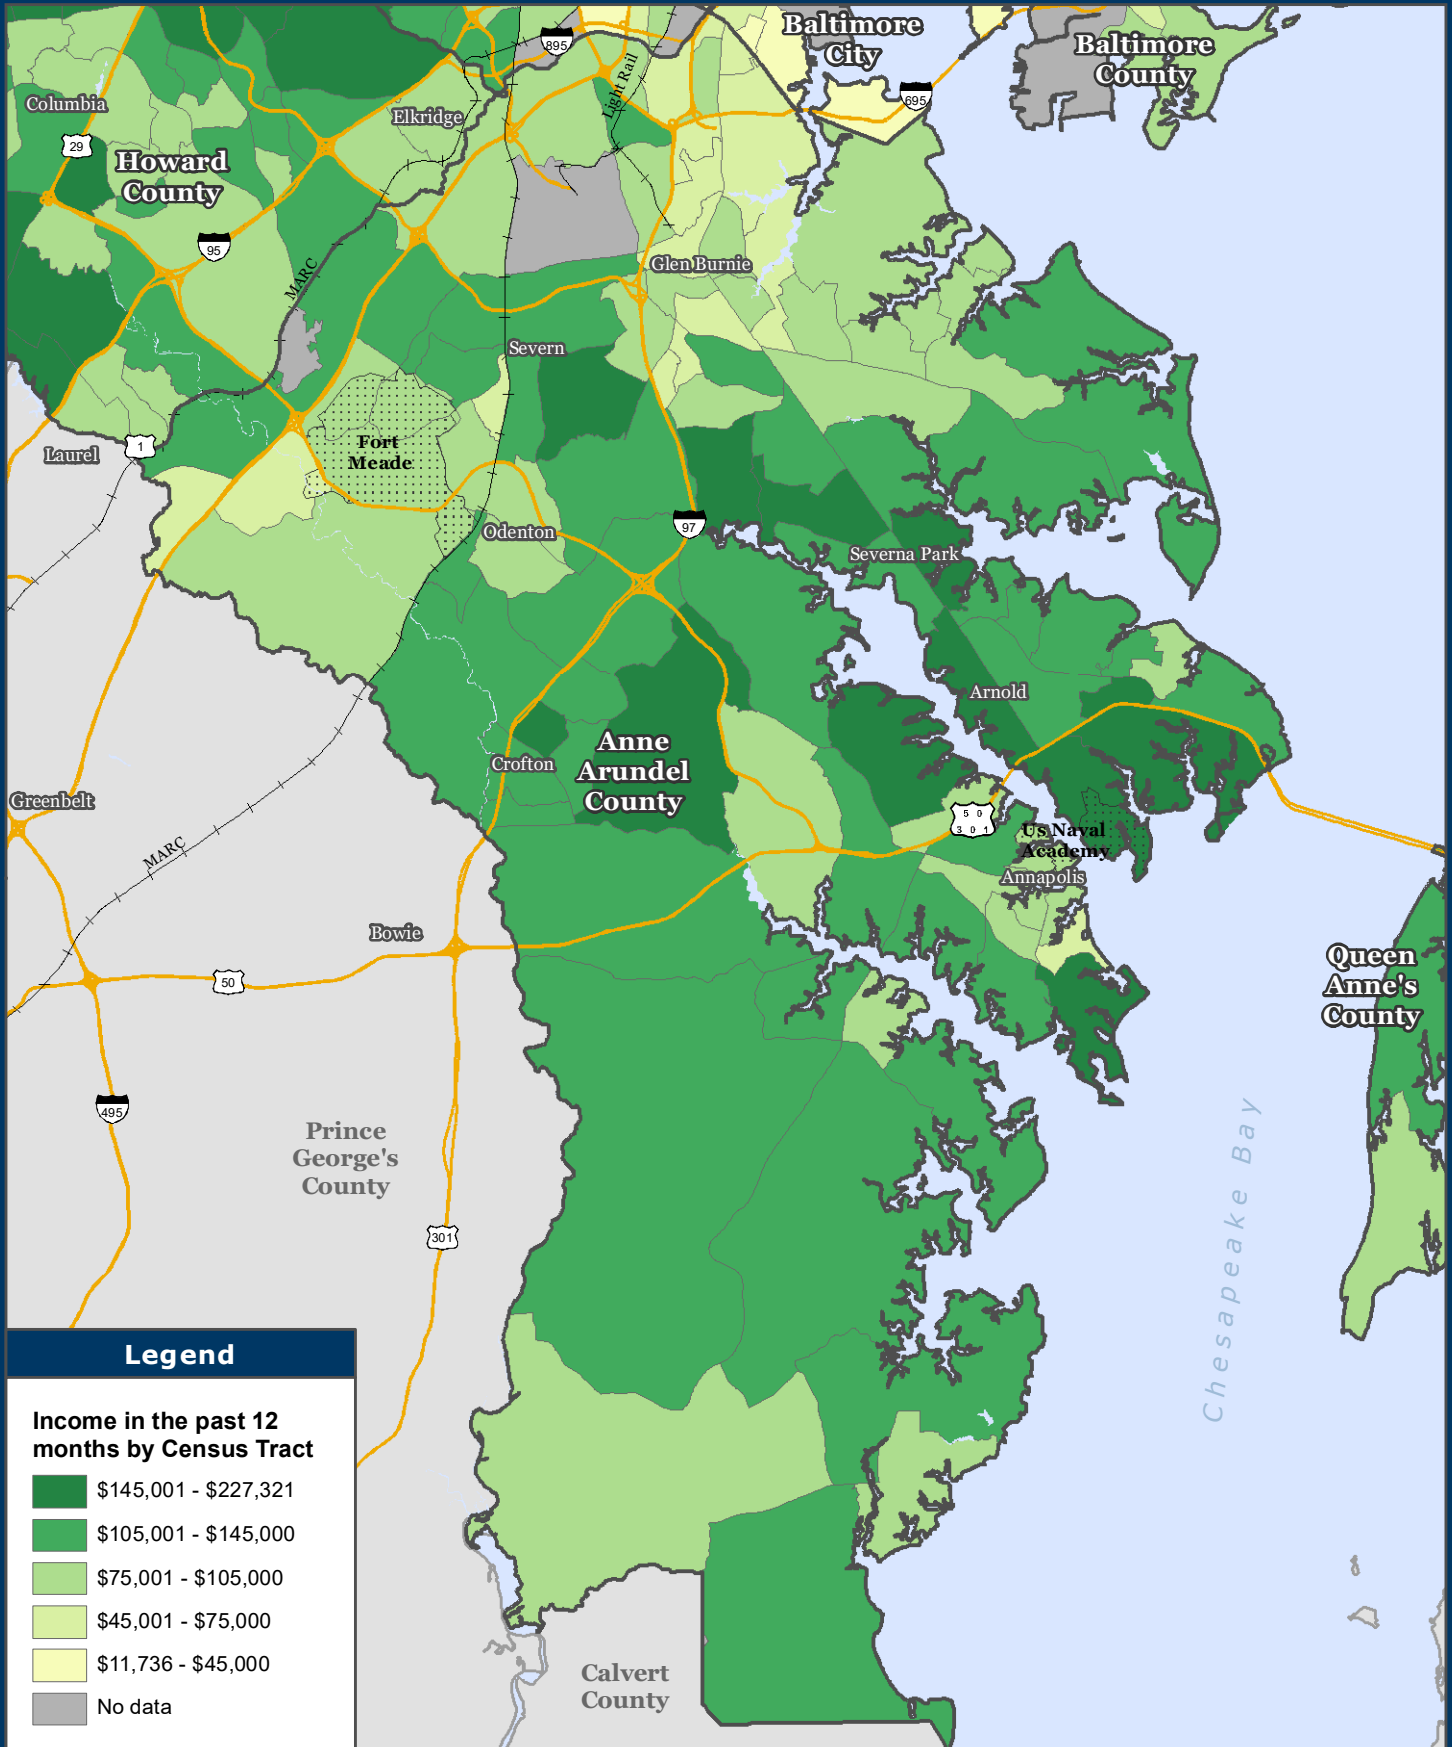

Median Household Income

U.S. Census Bureau 2015-2019 American Community Survey 5-Year Estimates

Legend

Income in the past 12 months by Census Tract

- \$145,001 - \$227,321
- \$105,001 - \$145,000
- \$75,001 - \$105,000
- \$45,001 - \$75,000
- \$11,736 - \$45,000
- No data