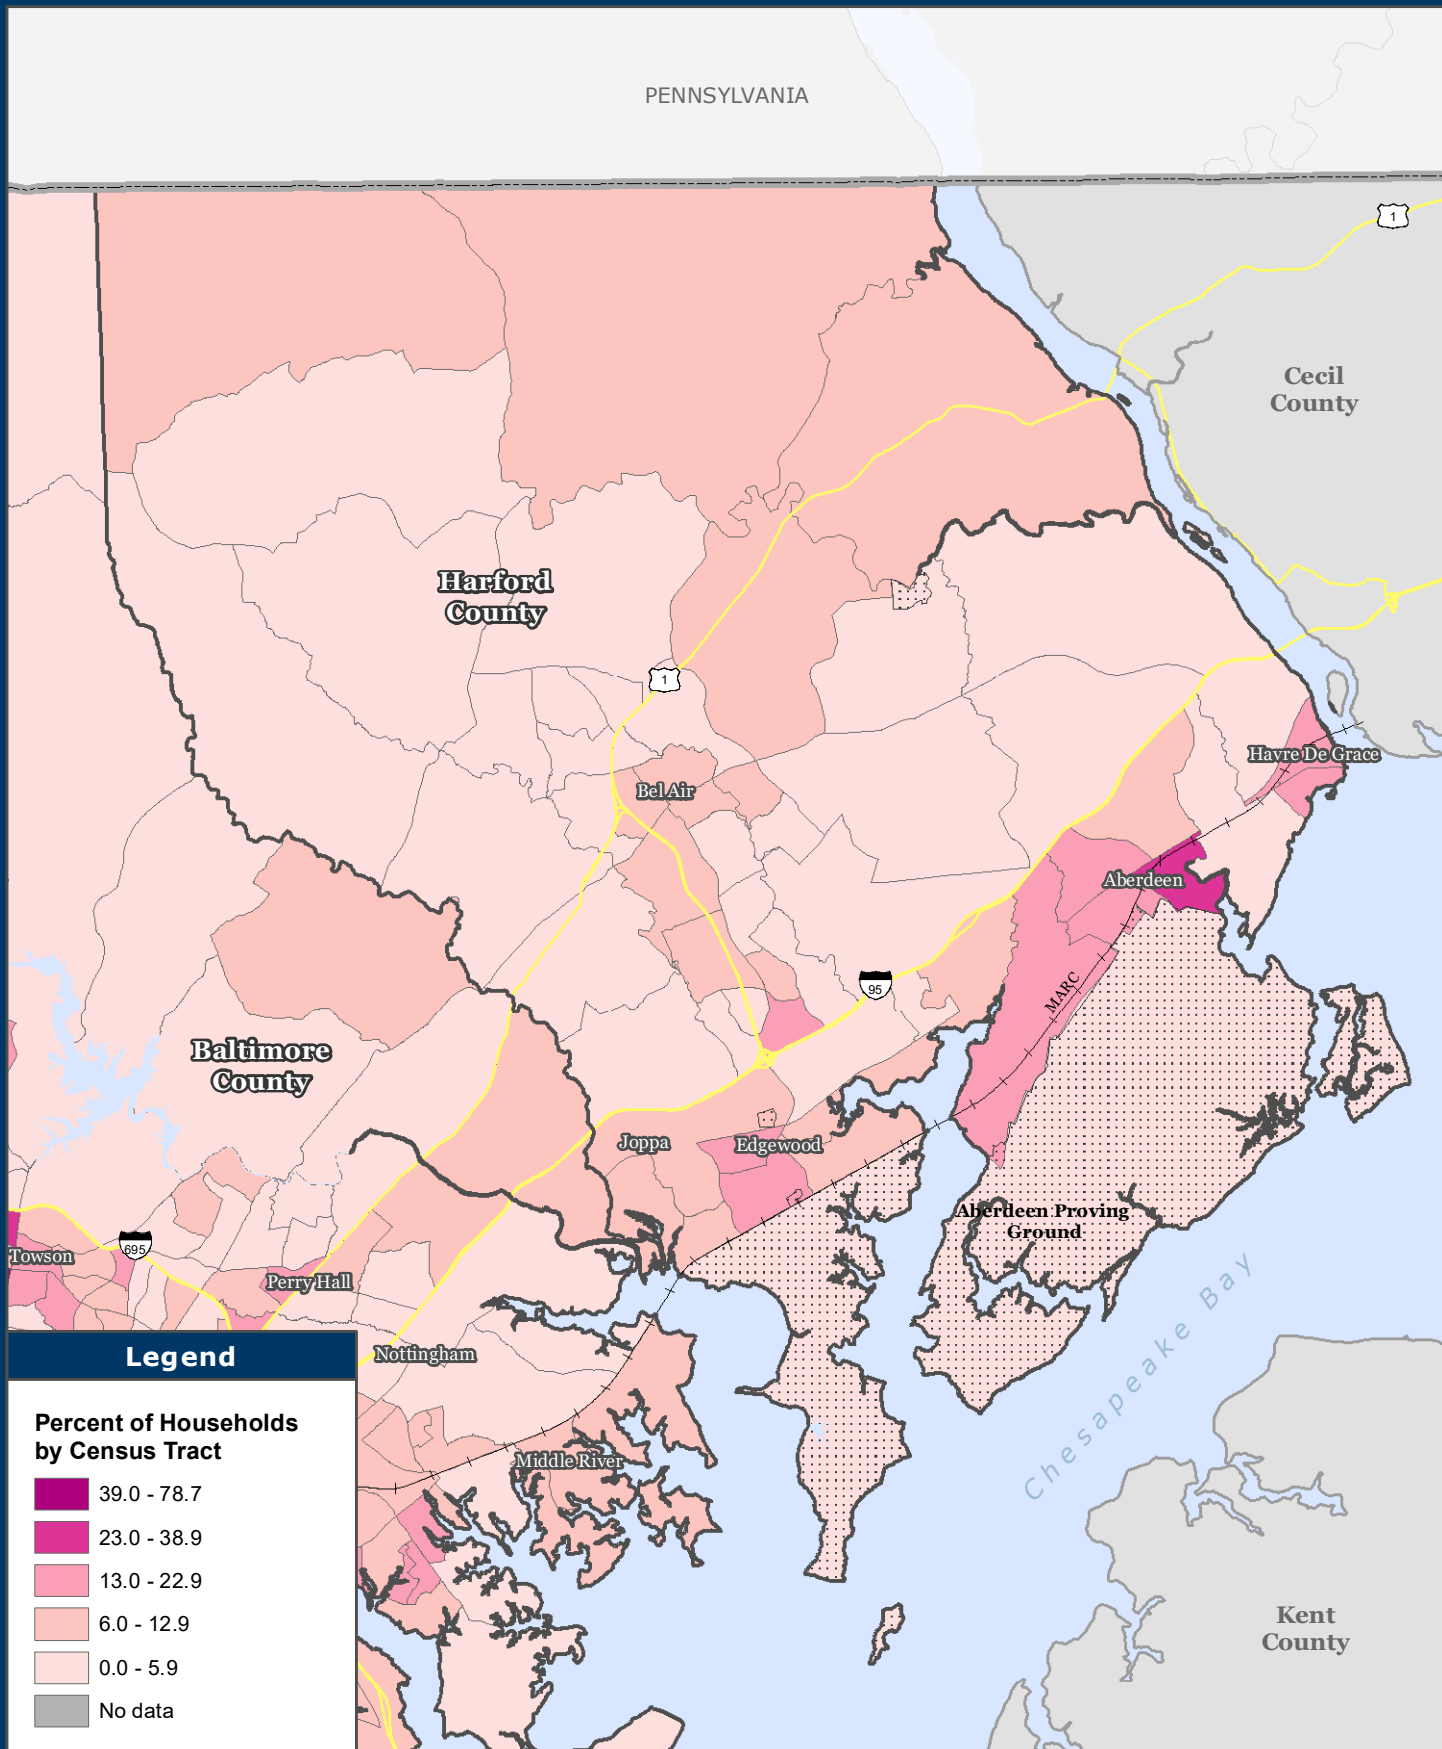

Households with Income Below the Poverty Level

U.S. Census Bureau 2015-2019 American Community Survey 5-Year Estimates

Legend

Percent of Households by Census Tract

- 39.0 - 78.7
- 23.0 - 38.9
- 13.0 - 22.9
- 6.0 - 12.9
- 0.0 - 5.9
- No data

1:253,000
 0 2 4 Miles

1 in = 4 miles