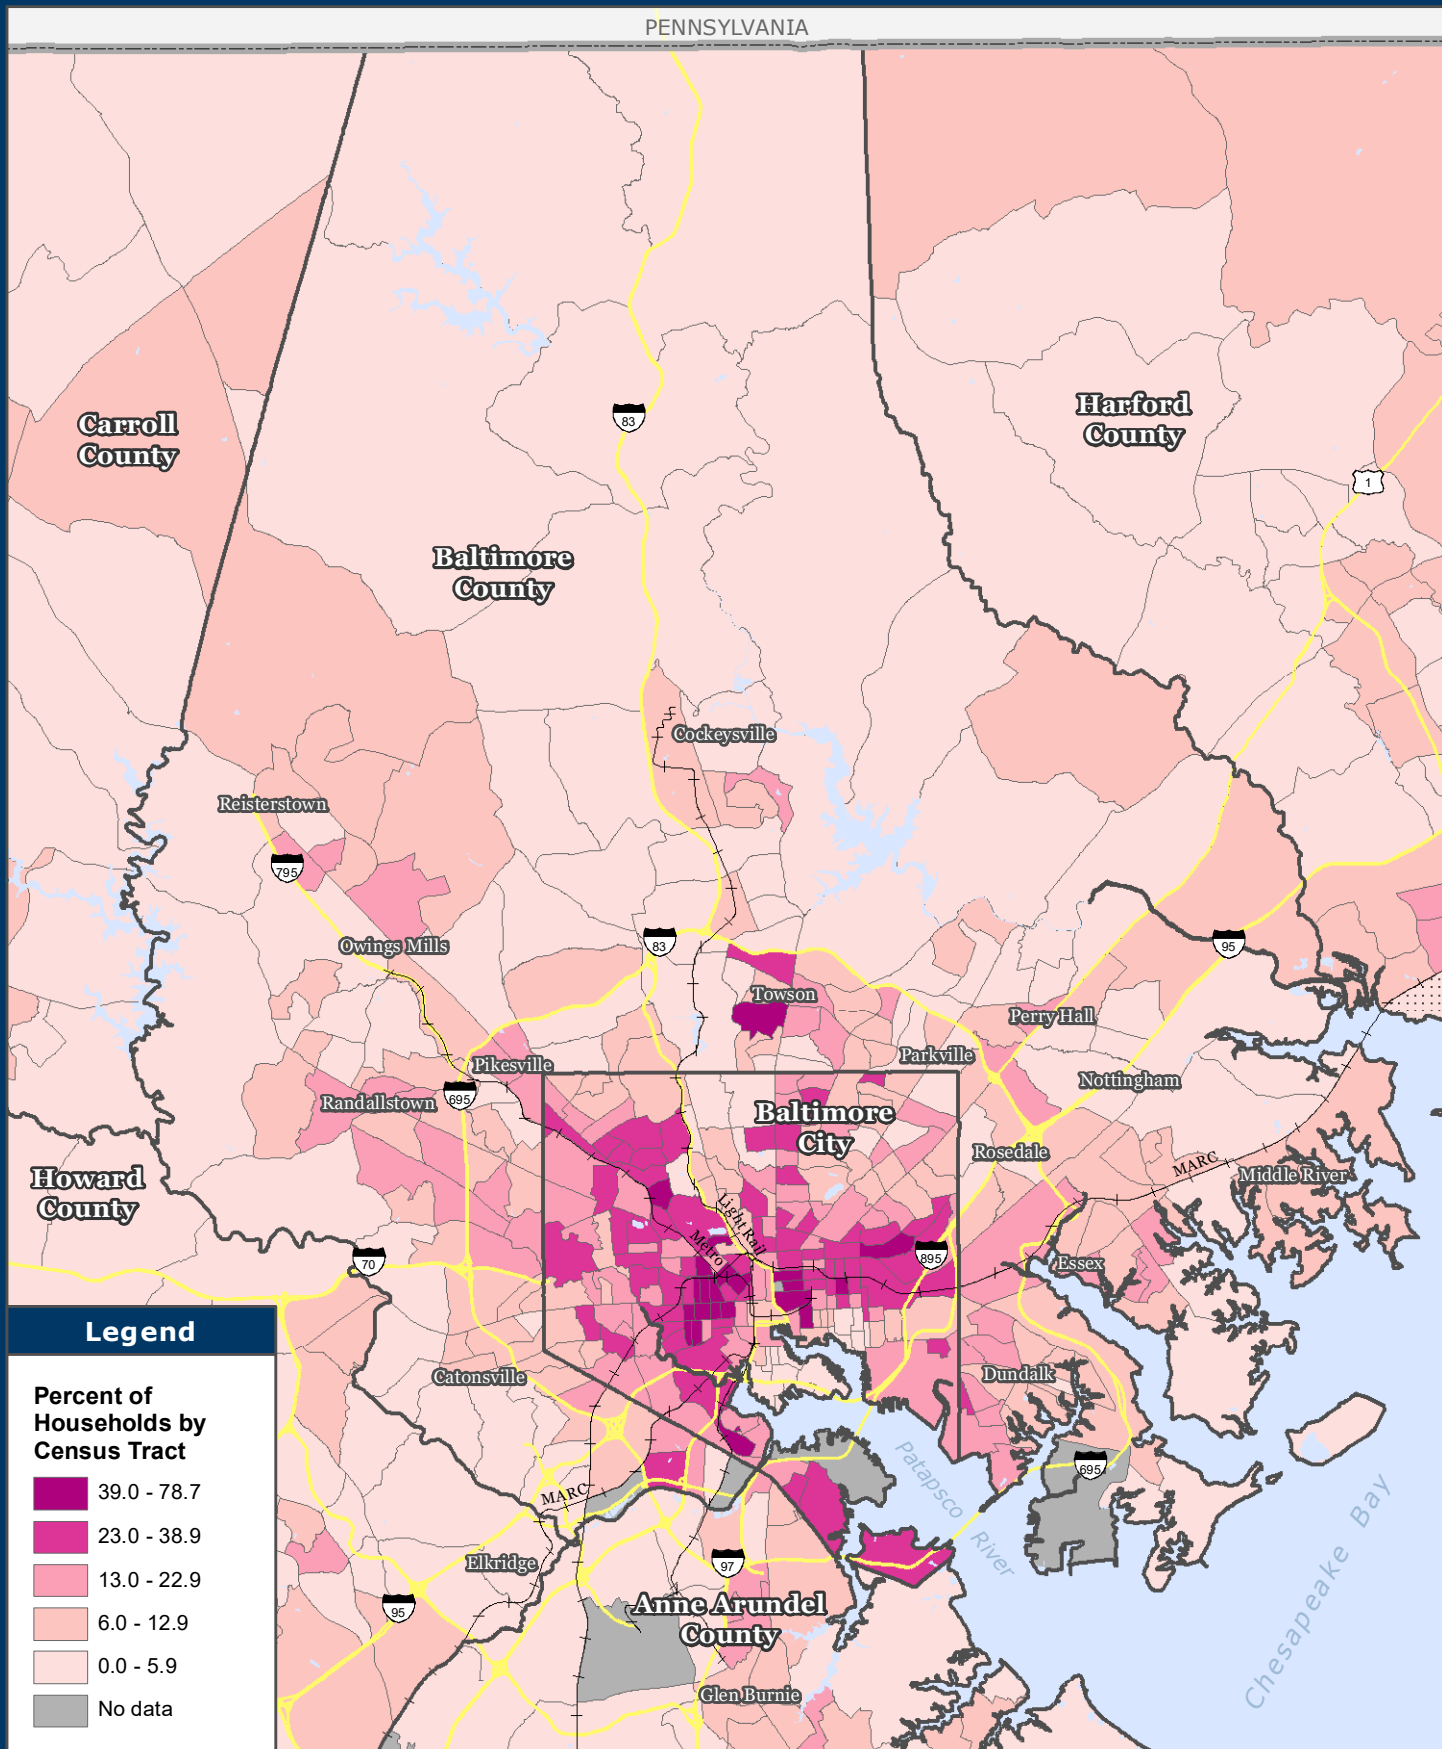

Households with Income Below the Poverty Level

U.S. Census Bureau 2015-2019 American Community Survey 5-Year Estimates

PENNSYLVANIA

Legend

Percent of Households by Census Tract

- 39.0 - 78.7
- 23.0 - 38.9
- 13.0 - 22.9
- 6.0 - 12.9
- 0.0 - 5.9
- No data