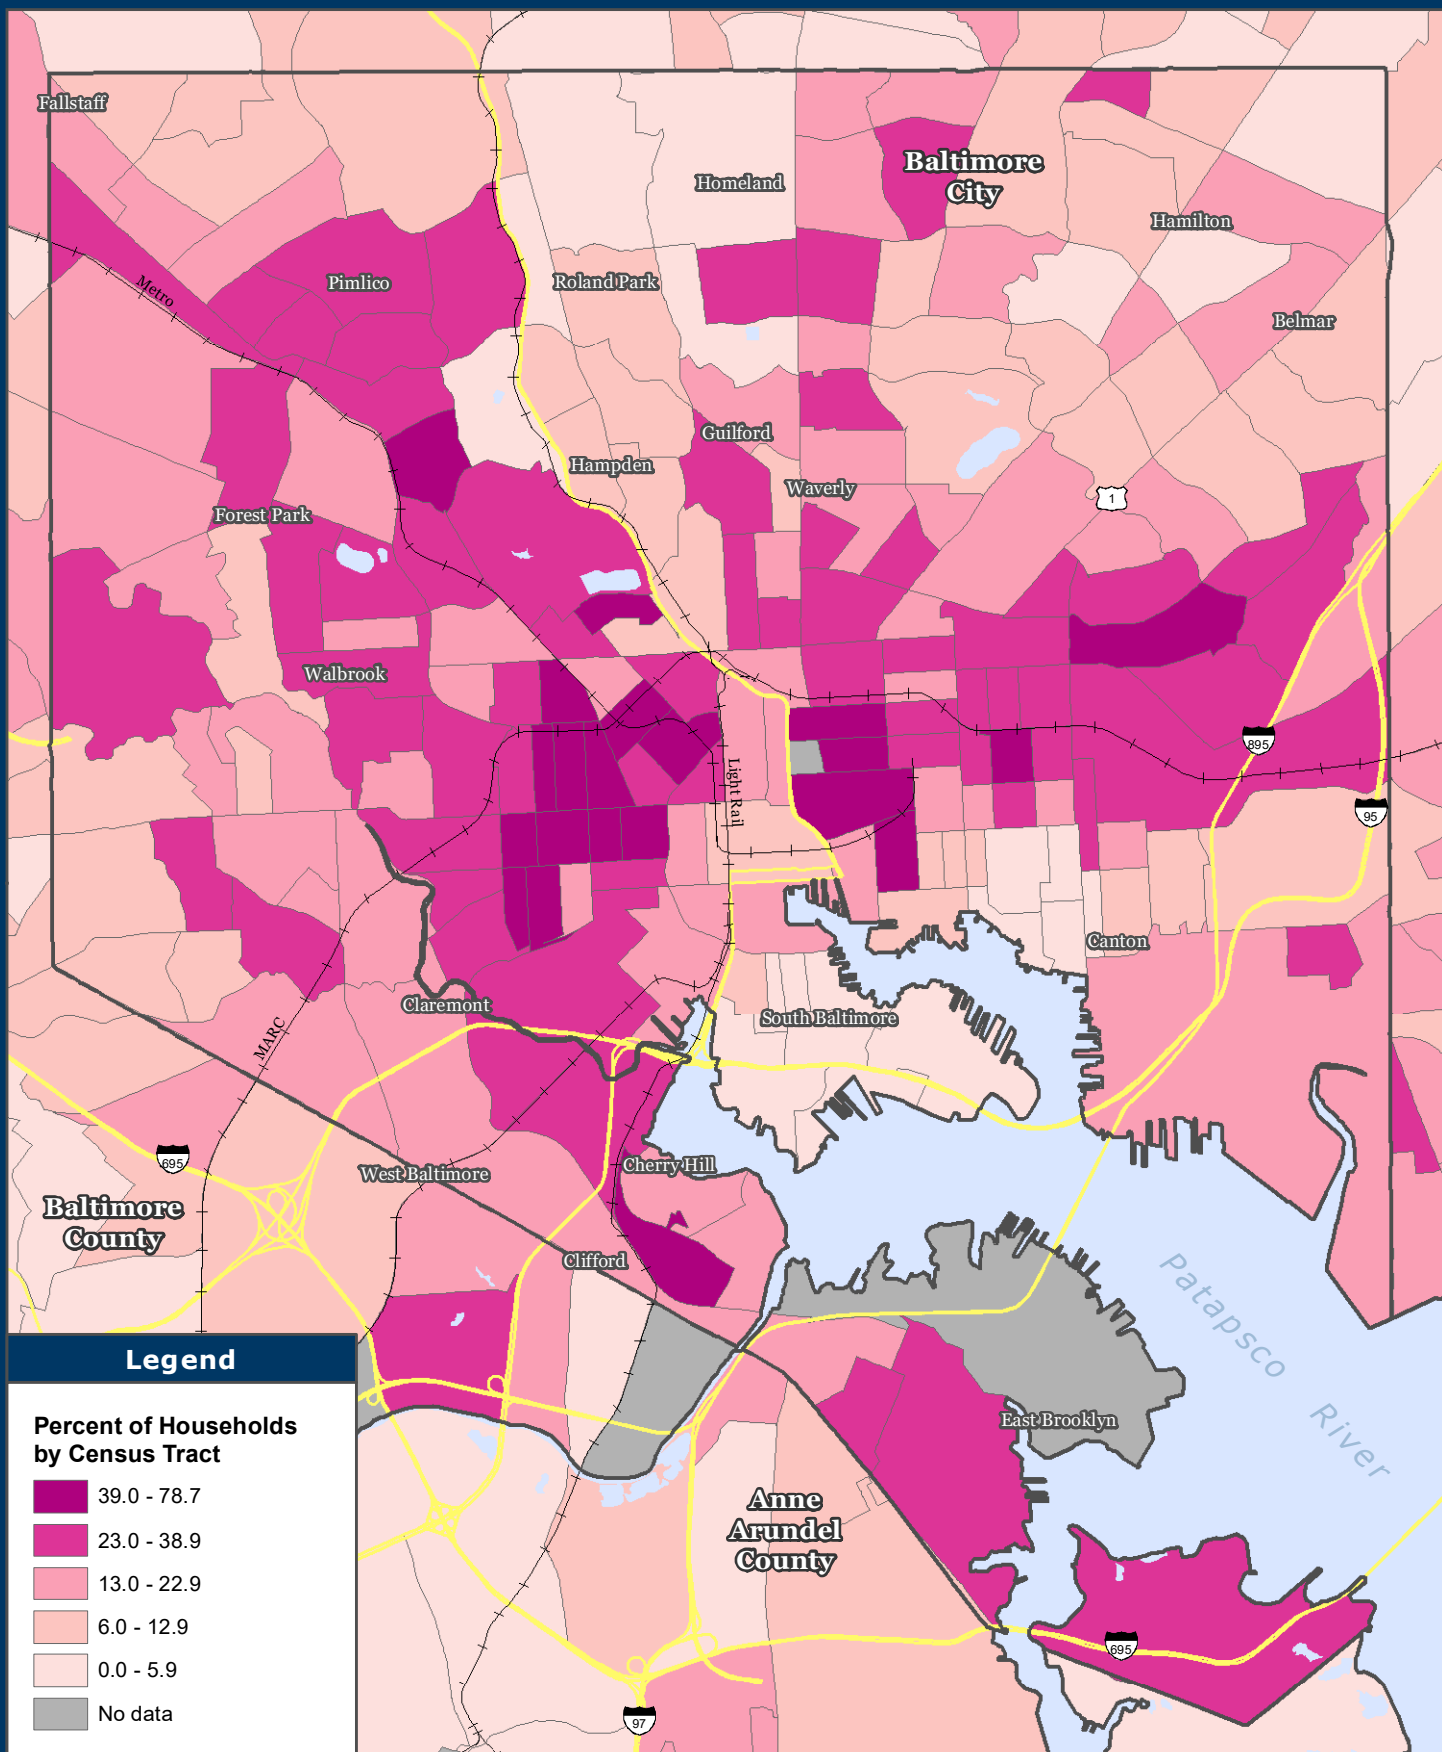

Households with Income Below the Poverty Level

U.S. Census Bureau 2015-2019 American Community Survey 5-Year Estimates

Baltimore Metropolitan Council
 1500 Whetstone Way, Suite 300
 Baltimore, MD 21230
www.BaltoMetro.org