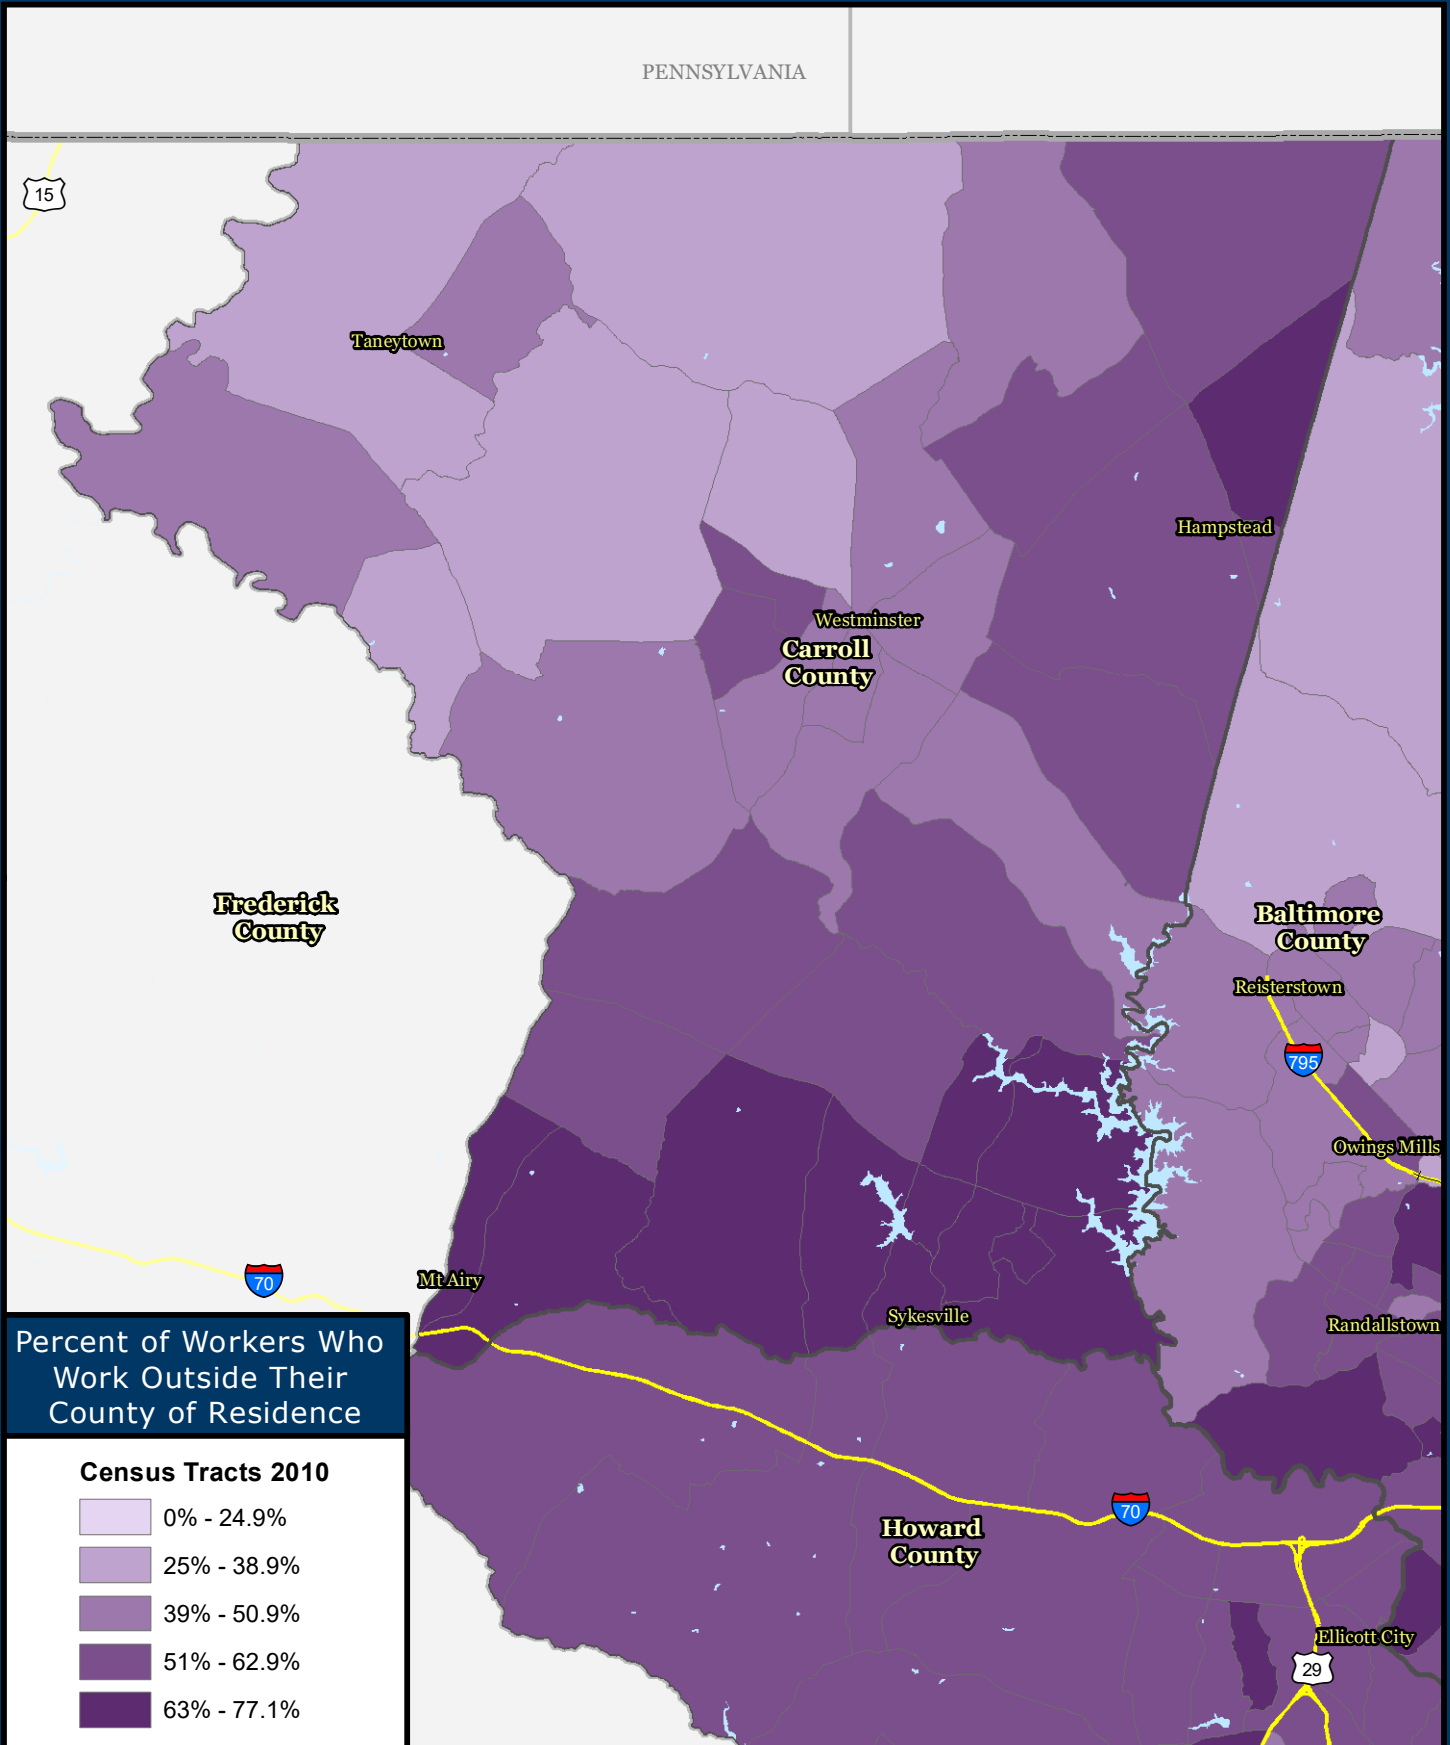

Workers who Work Outside their County of Residence Carroll County

Source: U.S. Census Bureau, 2012-2016 American Community Survey 5-Year Estimates

Baltimore Metropolitan Council
1500 Whetstone Way, Suite 300
Baltimore, MD 21230
www.BaltoMetro.org

Prepared by
Transportation Planning Division
Projected Coordinate System - NAD 1983 State Plane (ft)
Data Source - BMC, © HERE 2017, TIGER/Line®, MTA
American Community Survey 5-year Estimate
Printed - July 2018

1:253,000
0 4 Miles

1 in = 4 miles