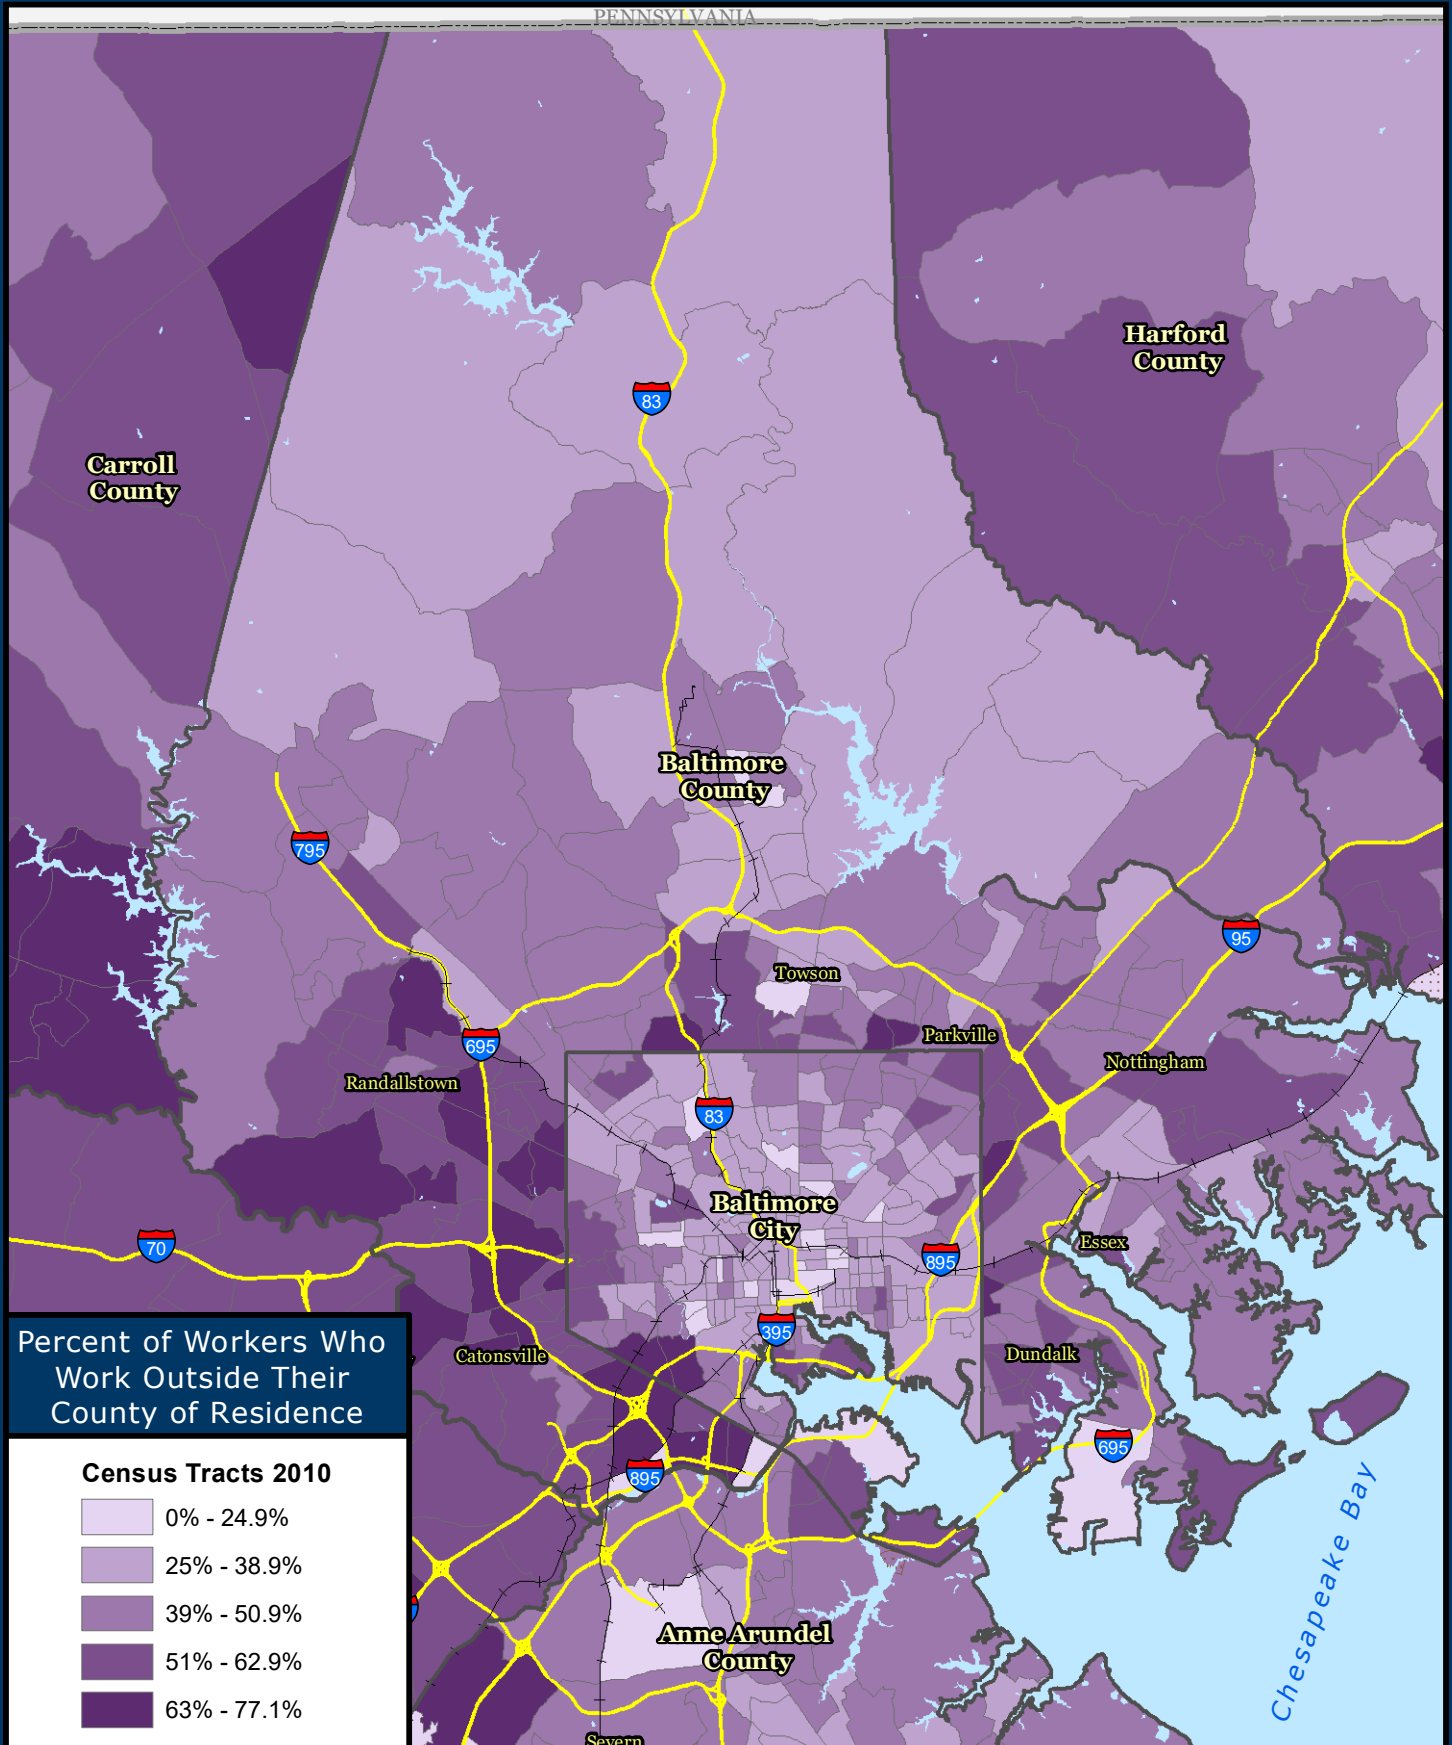

Workers who Work Outside their County of Residence Baltimore County

Source: U.S. Census Bureau, 2012-2016 American Community Survey 5-Year Estimates

Baltimore Metropolitan Council
1500 Whetstone Way, Suite 300
Baltimore, MD 21230
www.BaltoMetro.org

Prepared by
Transportation Planning Division
Projected Coordinate System - NAD 1983 State Plane (ft)
Data Source - BMC, © HERE 2017, TIGER/Line®, MTA
American Community Survey 5-year Estimate
Printed - July 2018