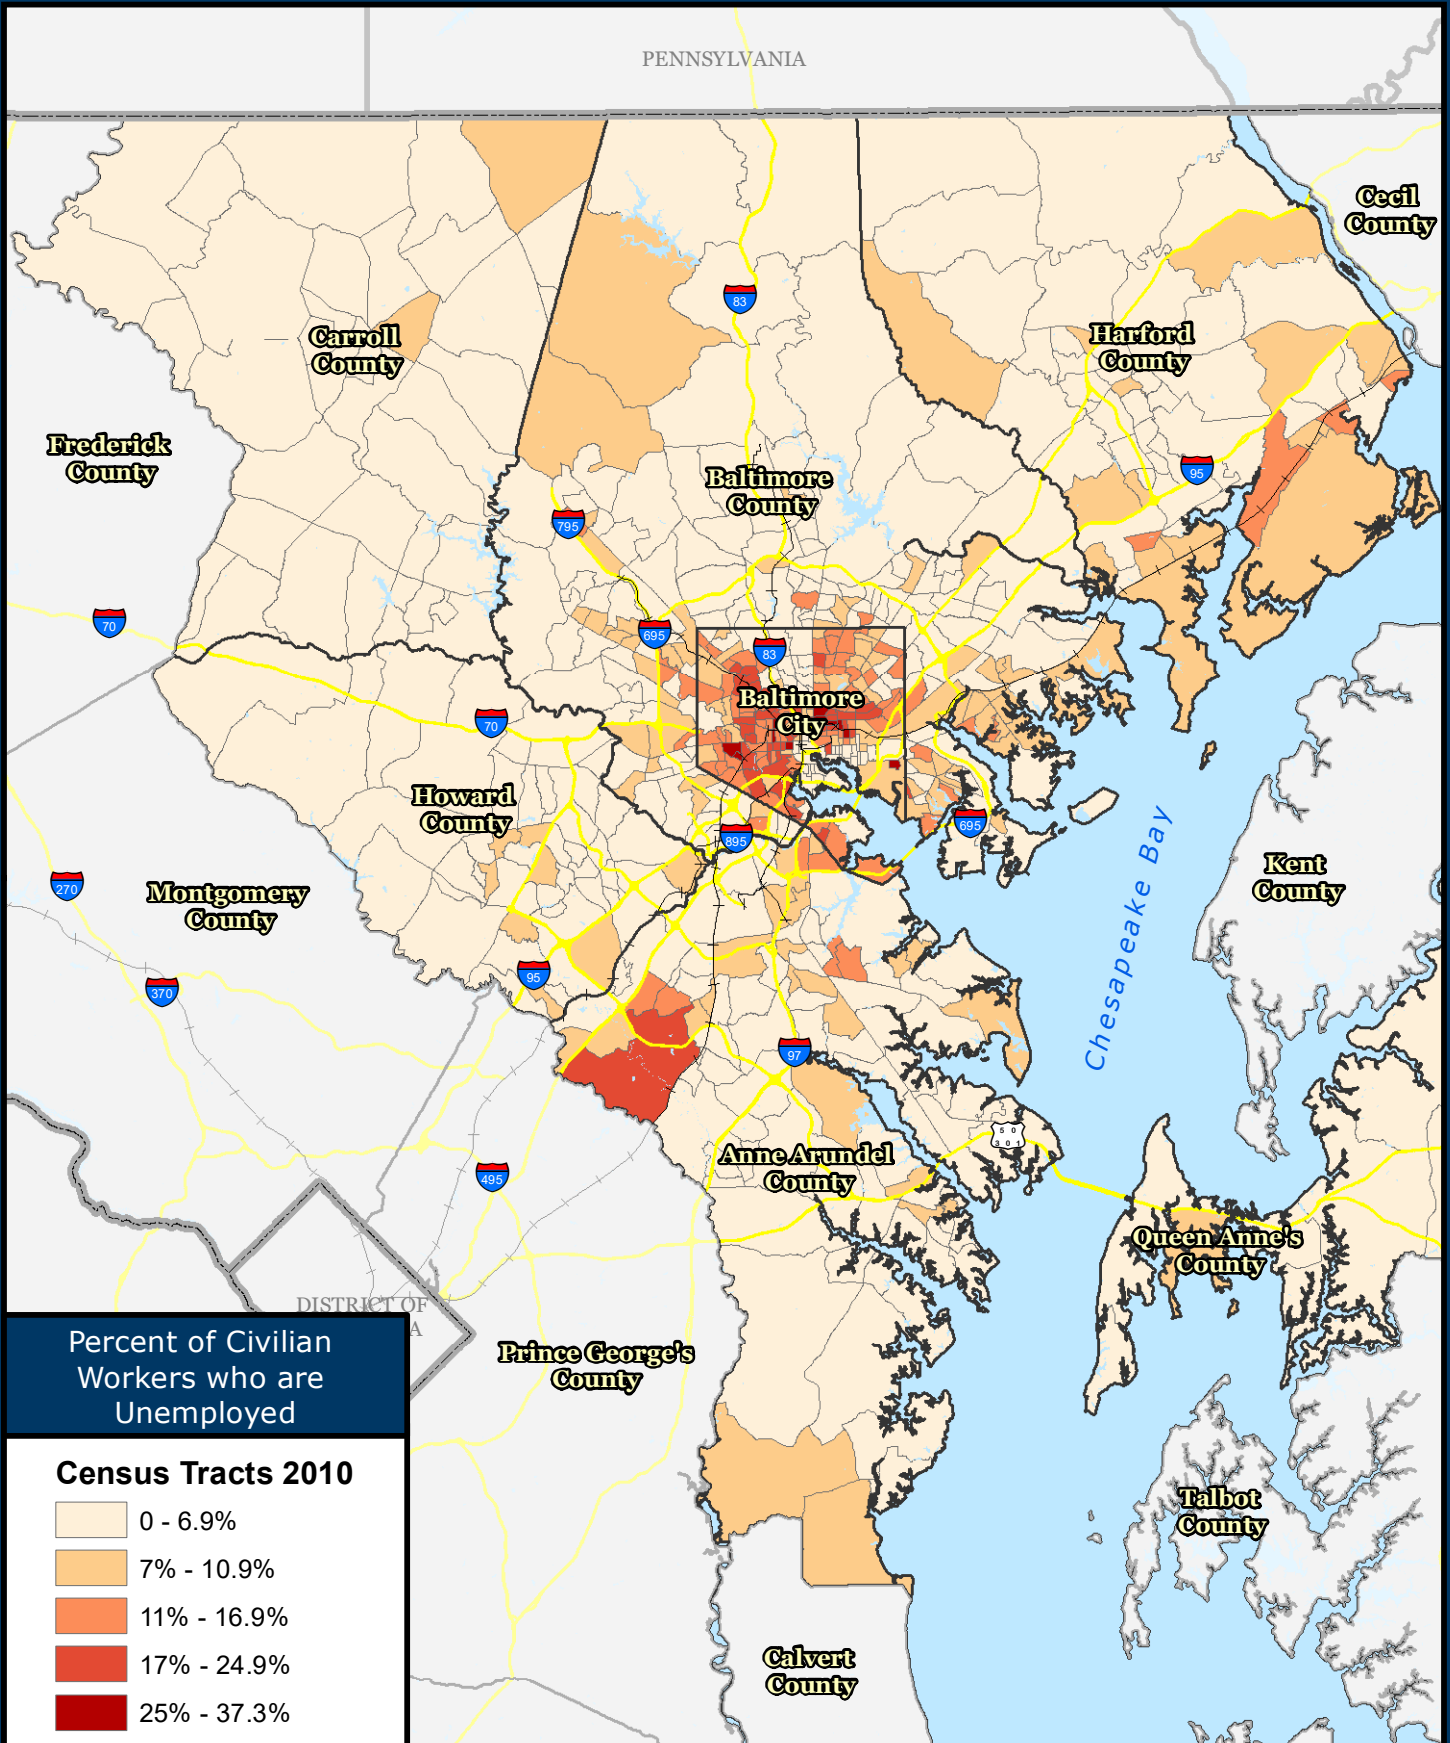

Unemployment

Source: U.S. Census Bureau, 2012-2016 American Community Survey 5-Year Estimates

Percent of Civilian Workers who are Unemployed

Census Tracts 2010

- 0 - 6.9%
- 7% - 10.9%
- 11% - 16.9%
- 17% - 24.9%
- 25% - 37.3%