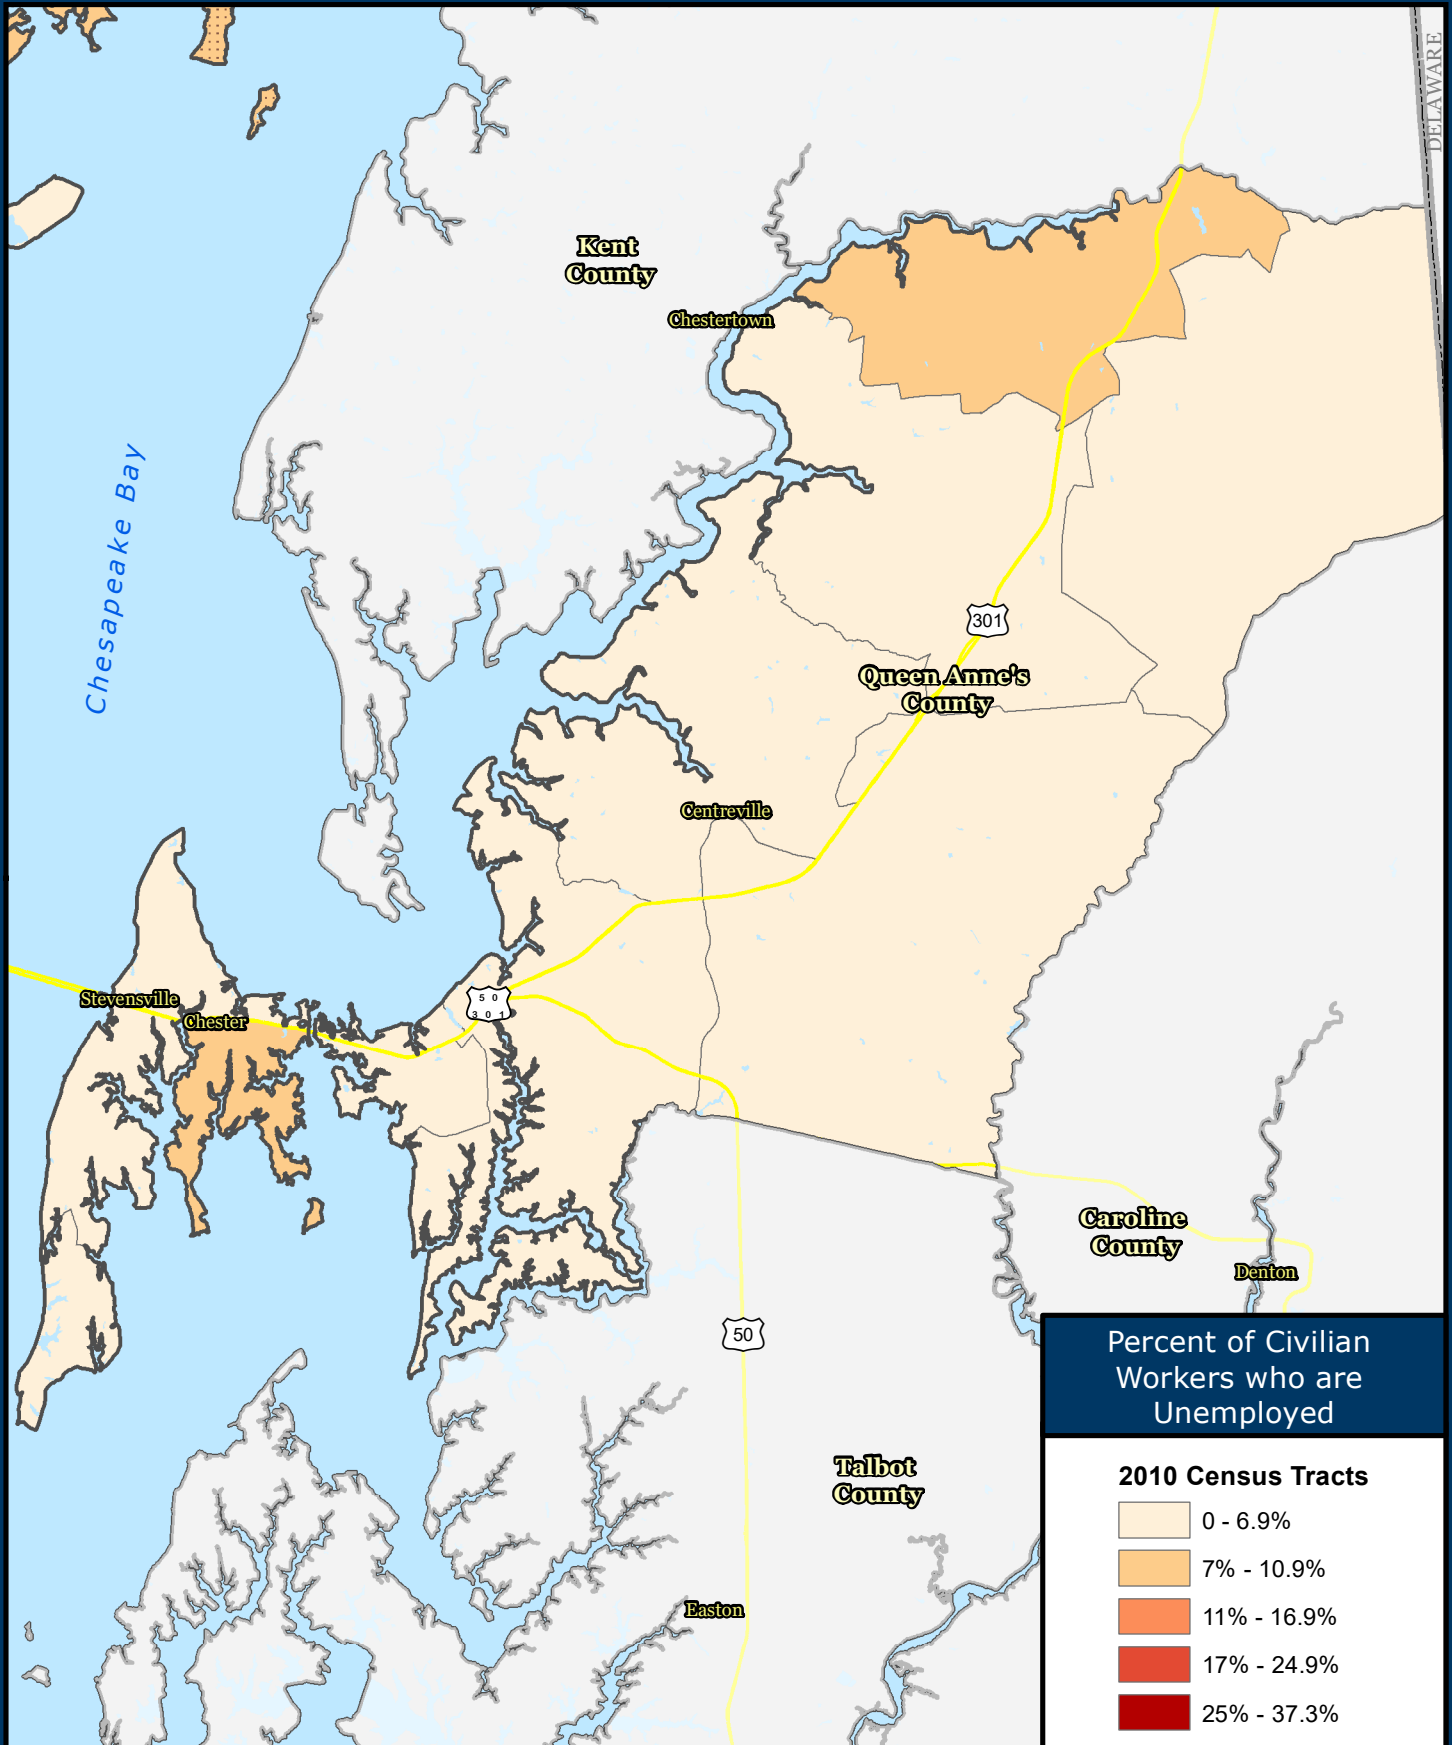

# Unemployment, Queen Anne's County

Source: U.S. Census Bureau, 2012-2016 American Community Survey 5-Year Estimates

**Baltimore Metropolitan Council**  
 1500 Whetstone Way, Suite 300  
 Baltimore, MD 21230  
[www.BaltoMetro.org](http://www.BaltoMetro.org)

Prepared by  
 Transportation Planning Division  
 Projected Coordinate System - NAD 1983 State Plane (ft)  
 Data Source - BMC, © HERE 2017, TIGER/Line®, MTA  
 American Community Survey 5-year Estimate  
 Printed - July 2018

1:285,120  
 0 4.5  
 Miles

1 in = 4.5 miles