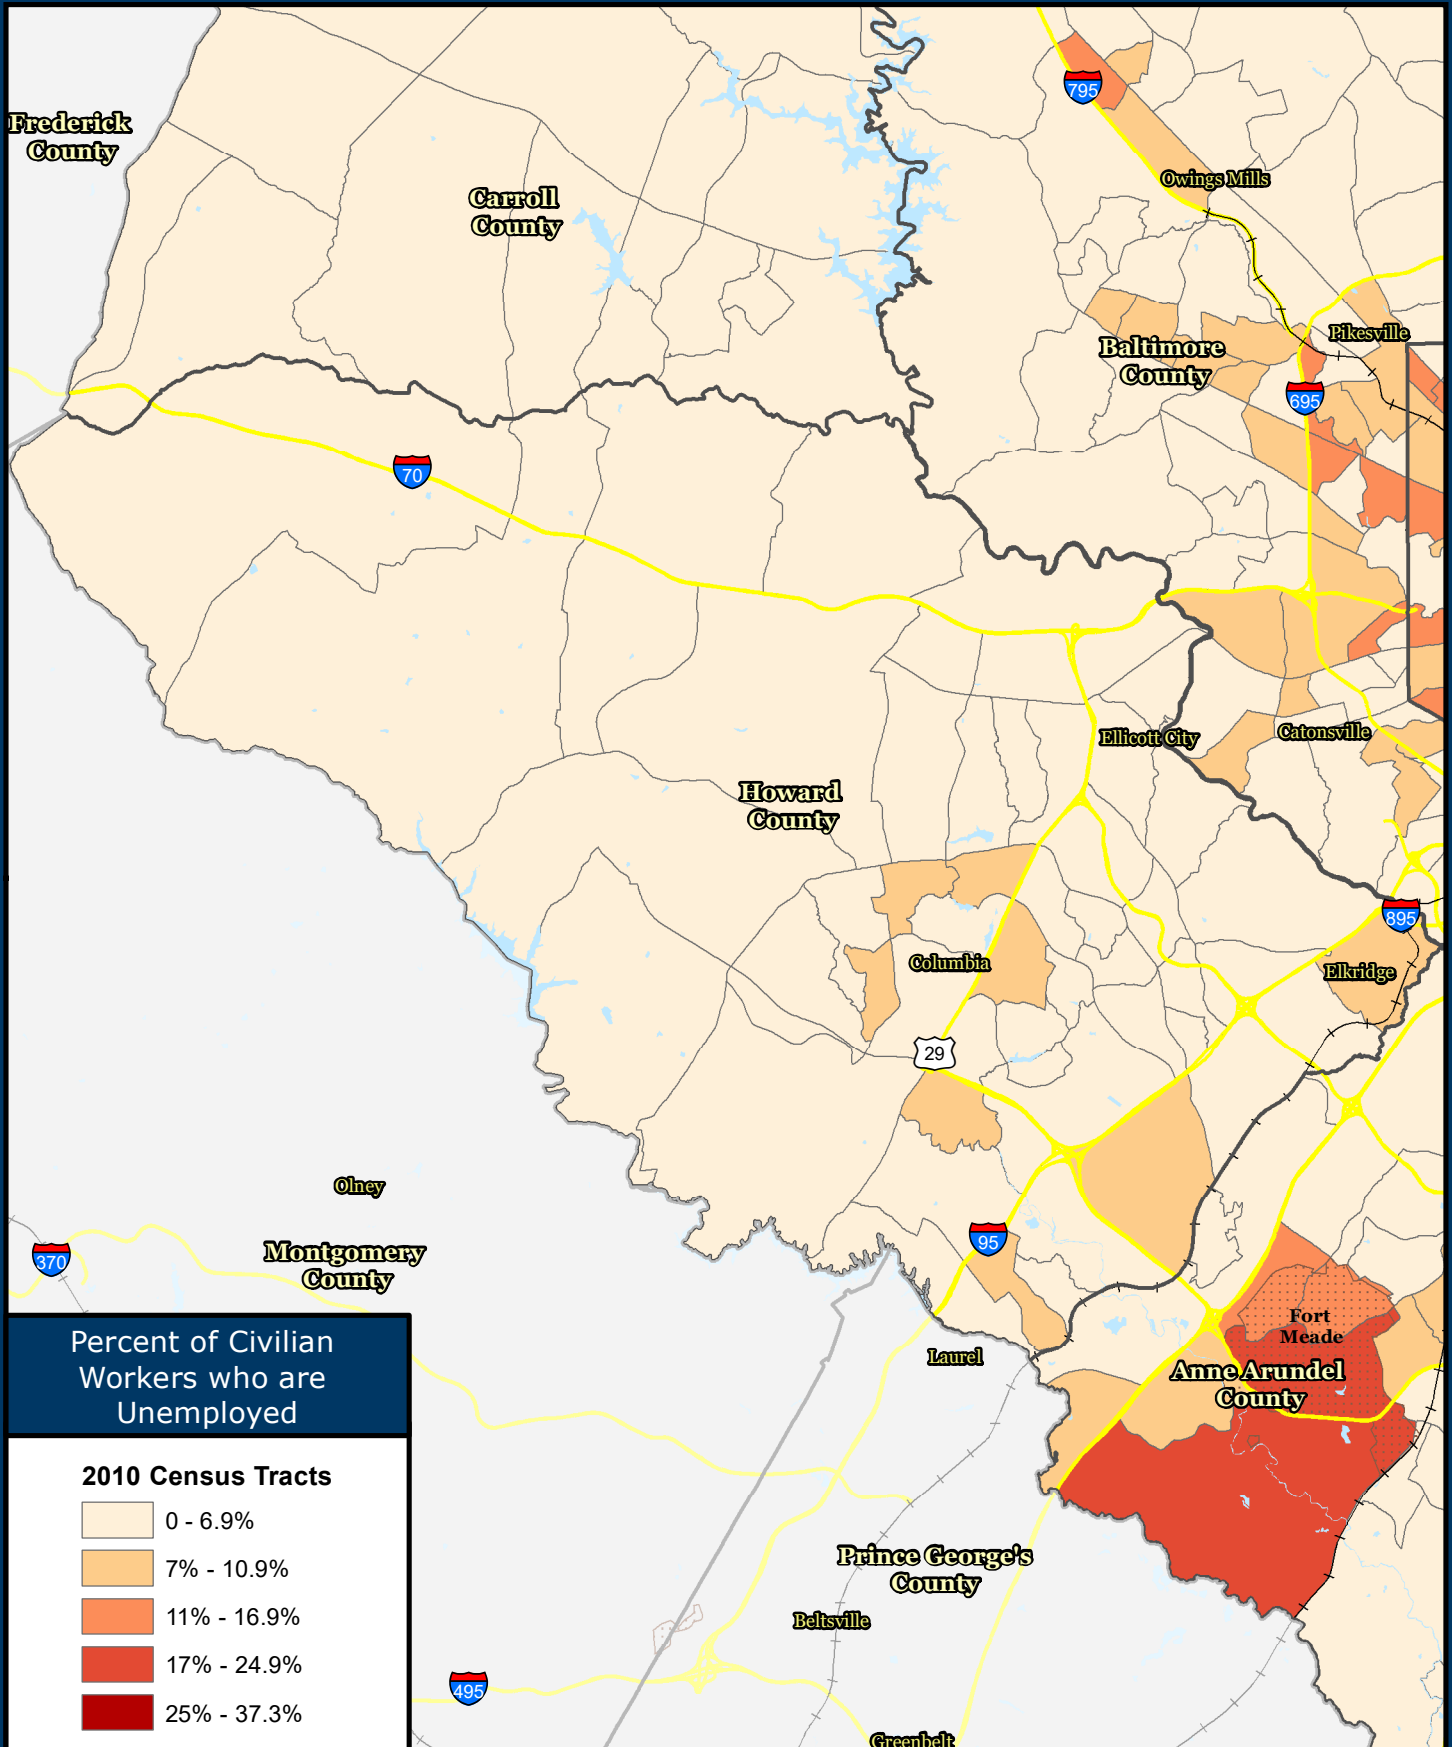

Unemployment, Howard County

Source: U.S. Census Bureau, 2012-2016 American Community Survey 5-Year Estimates

Baltimore Metropolitan Council
 1500 Whetstone Way, Suite 300
 Baltimore, MD 21230
www.BaltoMetro.org

Prepared by
 Transportation Planning Division
 Projected Coordinate System - NAD 1983 State Plane (ft)
 Data Source - BMC, © HERE 2017, TIGER/Line®, MTA
 American Community Survey 5-year Estimate
 Printed - July 2018

1:222,000
 0 3.5
 Miles

1 in = 3.5 miles