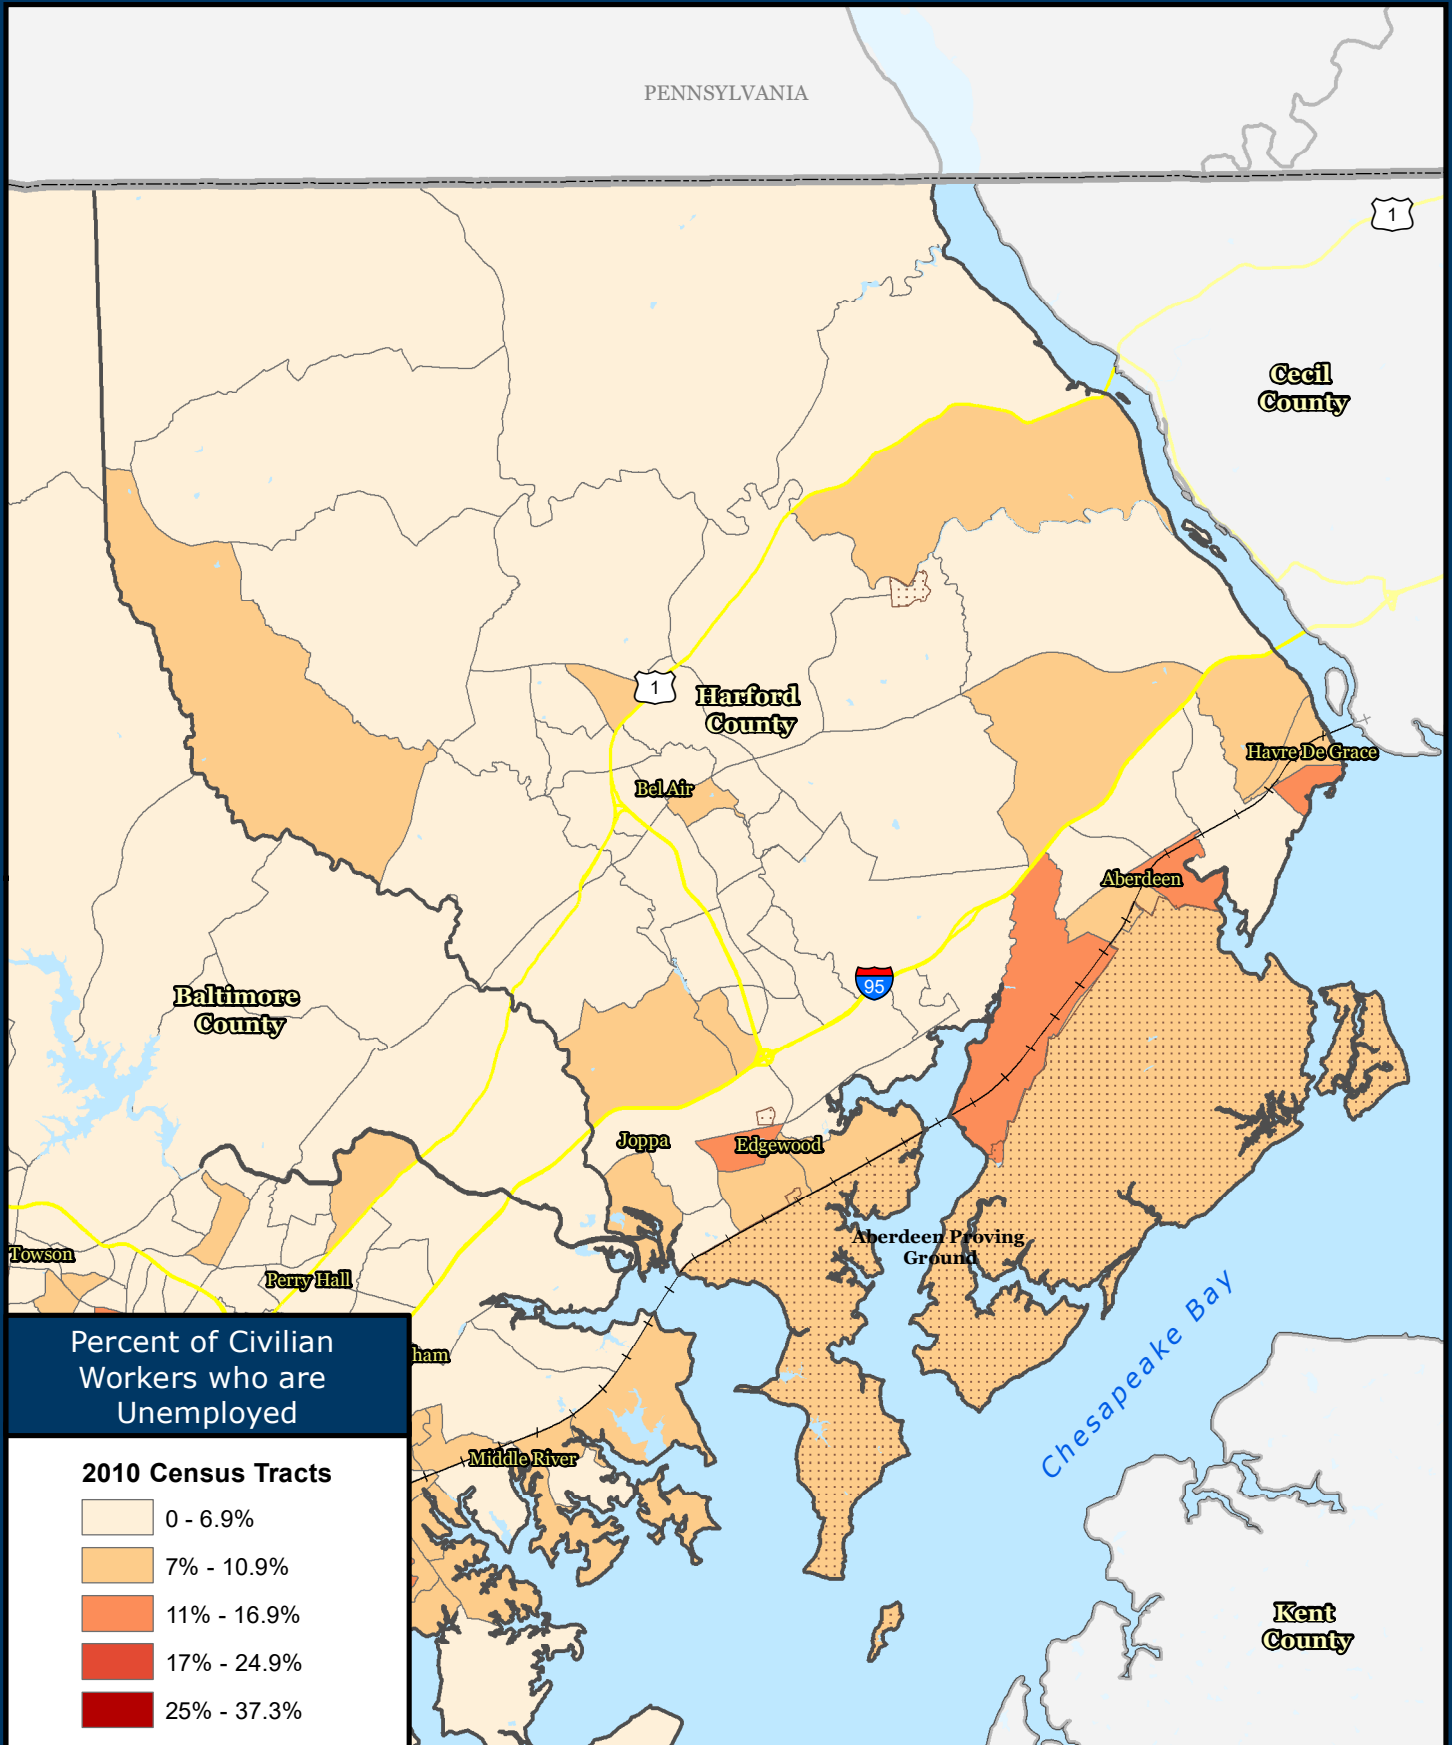

# Unemployment, Harford County

Source: U.S. Census Bureau, 2012-2016 American Community Survey 5-Year Estimates

**Baltimore Metropolitan Council**  
 1500 Whetstone Way, Suite 300  
 Baltimore, MD 21230  
[www.BaltoMetro.org](http://www.BaltoMetro.org)

Prepared by  
 Transportation Planning Division  
 Projected Coordinate System - NAD 1983 State Plane (ft)  
 Data Source - BMC, © HERE 2017, TIGER/Line®, MTA  
 American Community Survey 5-year Estimate  
 Printed - July 2018