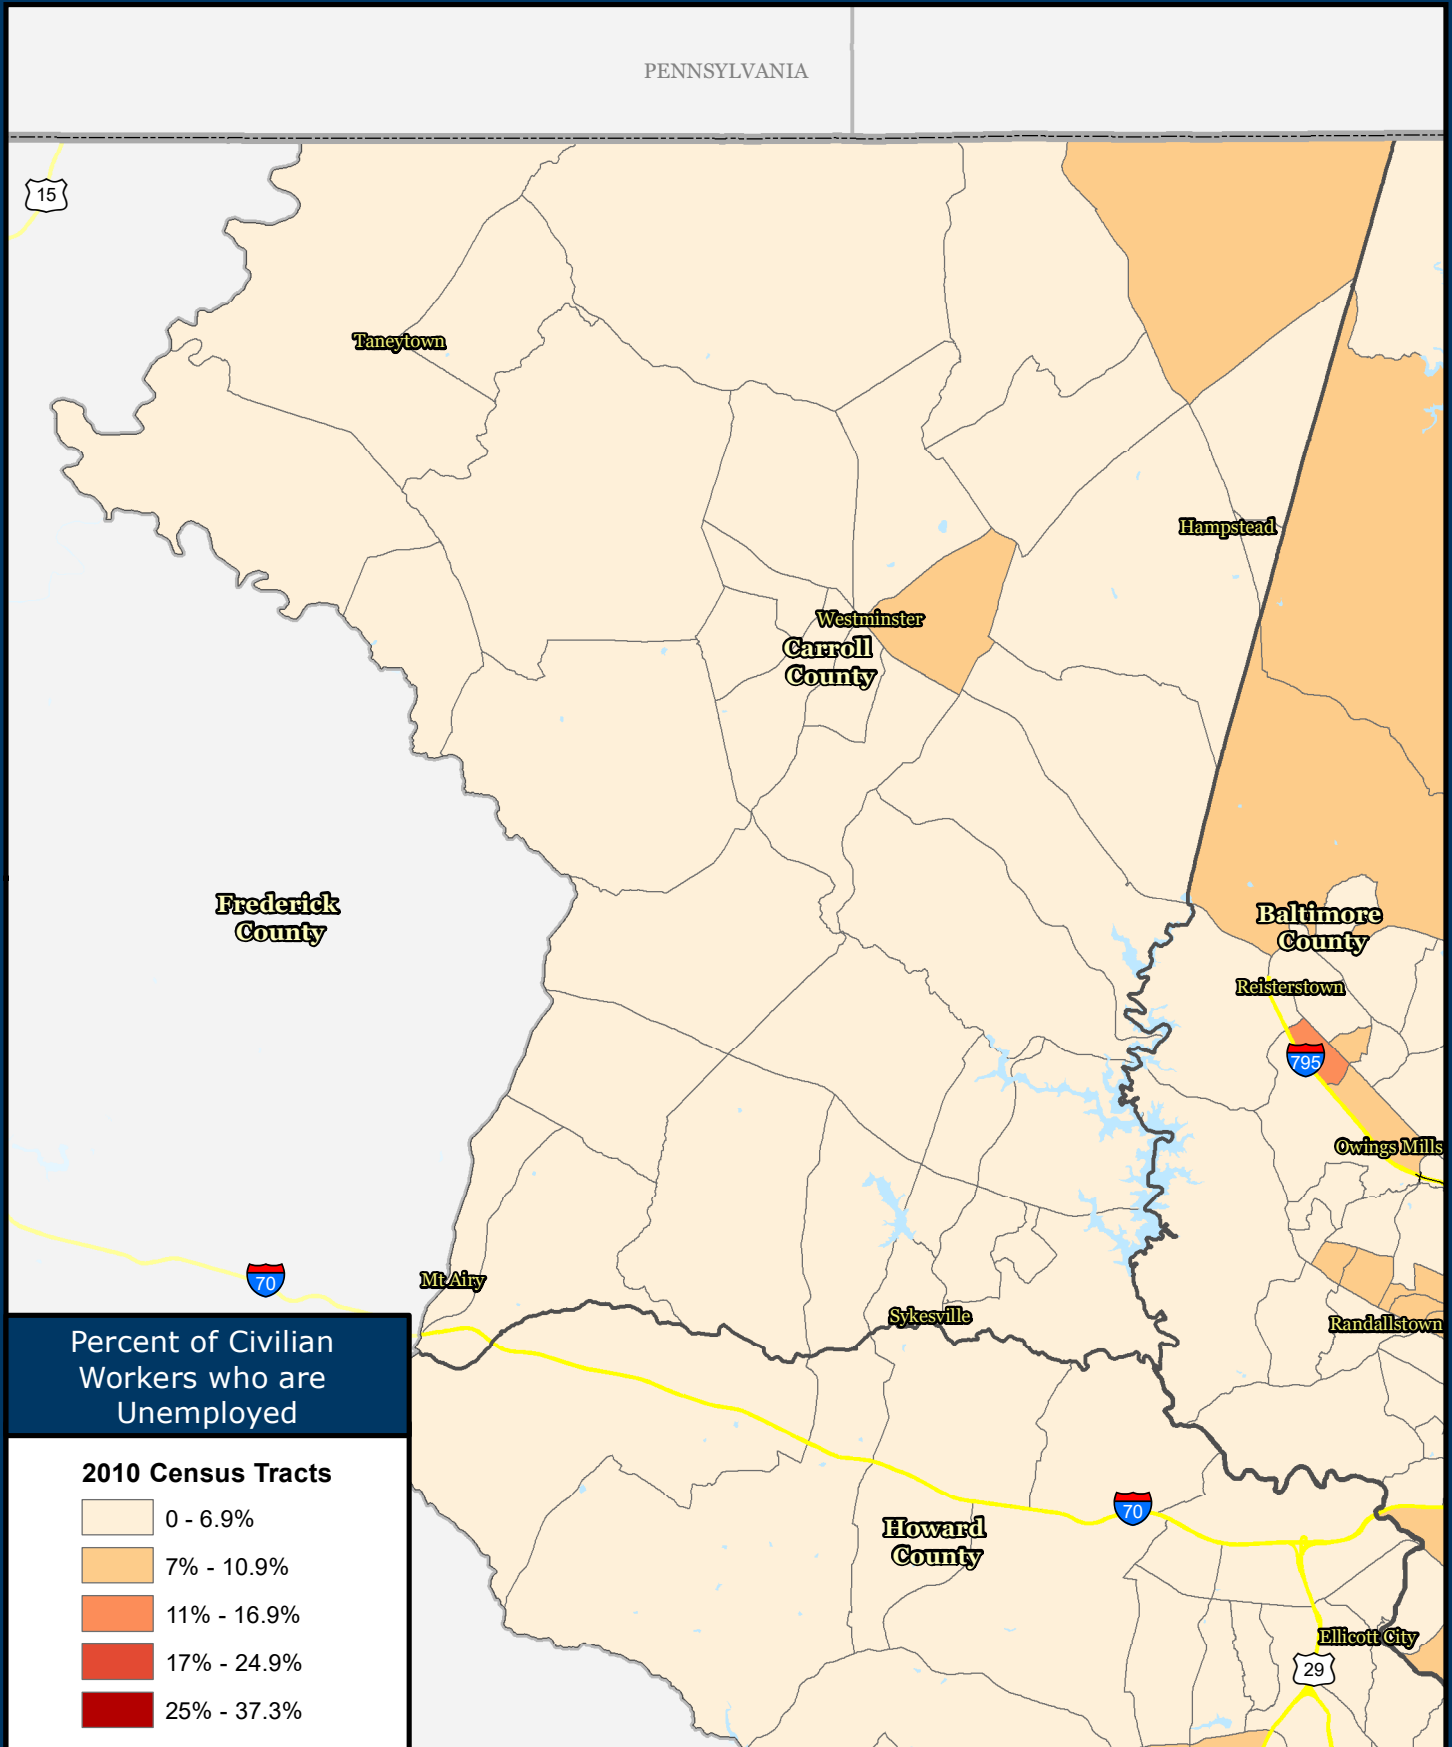

# Unemployment, Carroll County

Source: U.S. Census Bureau, 2012-2016 American Community Survey 5-Year Estimates

**Baltimore Metropolitan Council**  
 1500 Whetstone Way, Suite 300  
 Baltimore, MD 21230  
[www.BaltoMetro.org](http://www.BaltoMetro.org)

Prepared by  
 Transportation Planning Division  
 Projected Coordinate System - NAD 1983 State Plane (ft)  
 Data Source - BMC, © HERE 2017, TIGER/Line®, MTA  
 American Community Survey 5-year Estimate  
 Printed - July 2018