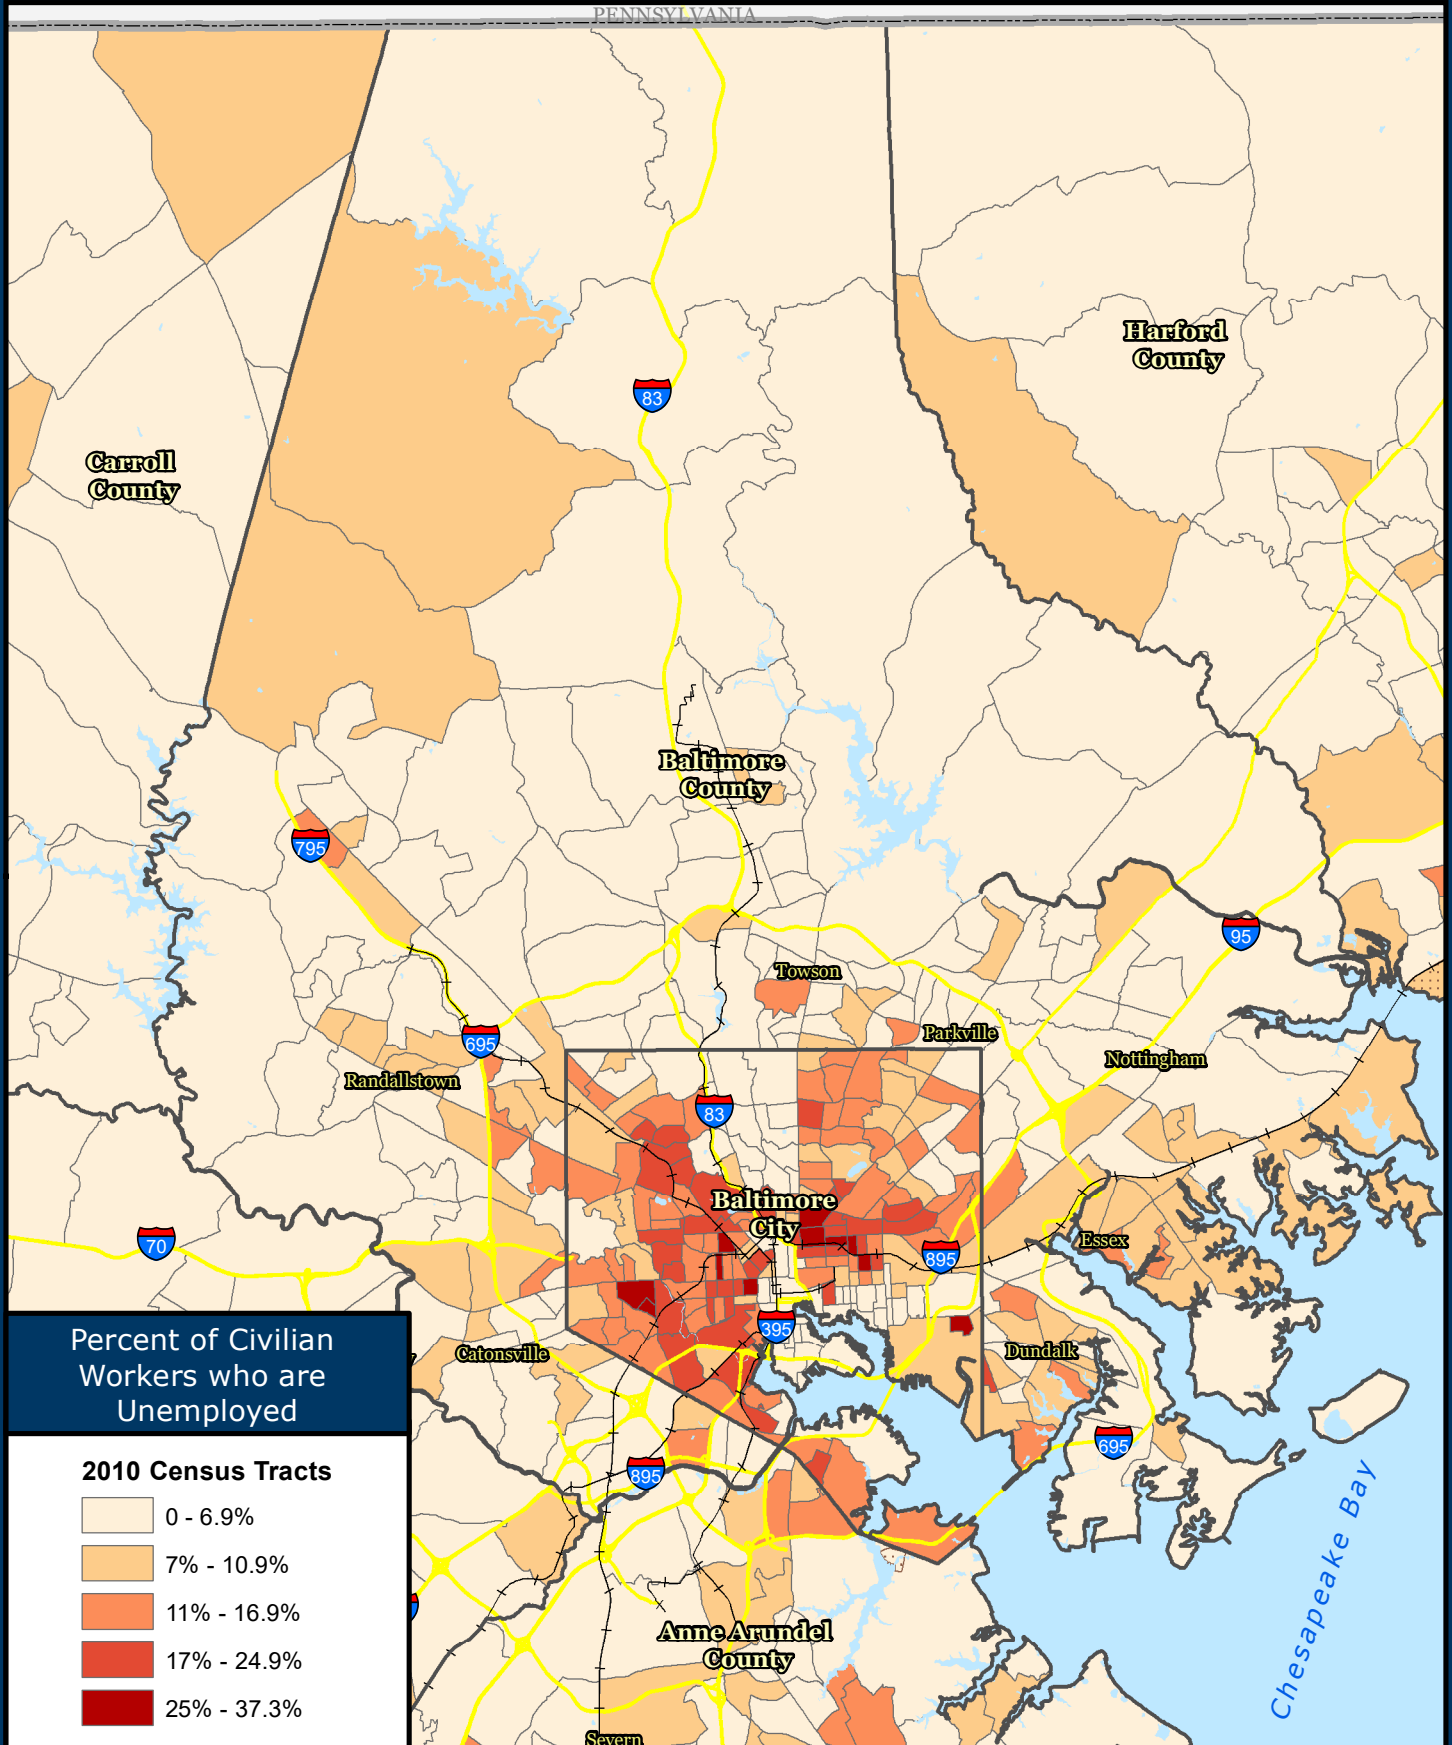

Unemployment, Baltimore County

Source: U.S. Census Bureau, 2012-2016 American Community Survey 5-Year Estimates

Percent of Civilian Workers who are Unemployed

2010 Census Tracts

- 0 - 6.9%
- 7% - 10.9%
- 11% - 16.9%
- 17% - 24.9%
- 25% - 37.3%