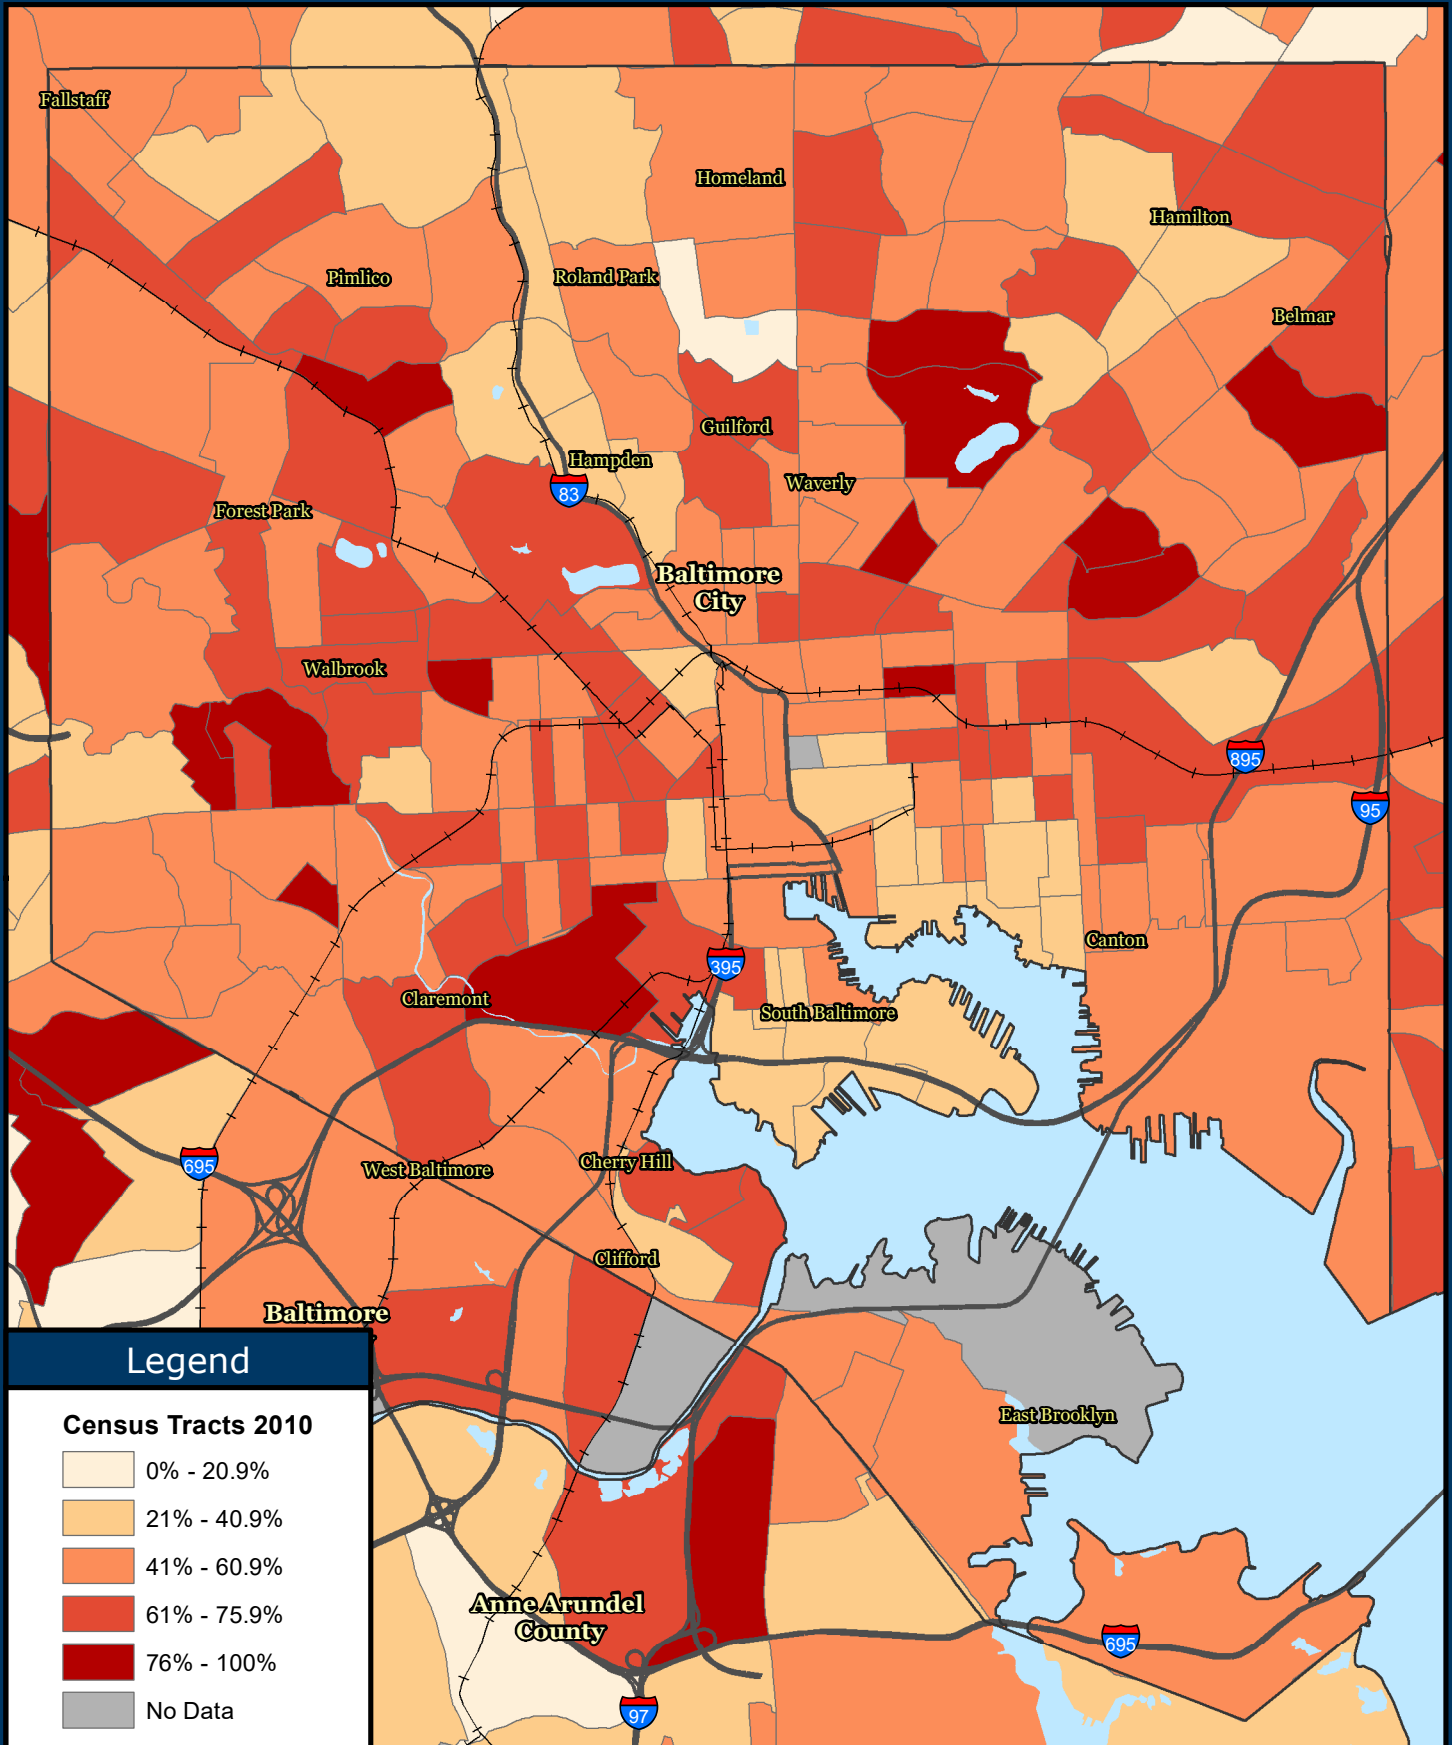

Rental Units Where Rent is More Than 30% of Income Baltimore City

Source: U.S. Census Bureau, 2012-2016 American Community Survey 5-Year Estimates

Baltimore Metropolitan Council
1500 Whetstone Way, Suite 300
Baltimore, MD 21230
www.BaltoMetro.org

Prepared by
Transportation Planning Division
Projected Coordinate System - NAD 1983 State Plane (ft)
Data Source - BMC, © HERE 2017, TIGER/Line®, MTA
American Community Survey 5-year Estimate
Printed - July 2018