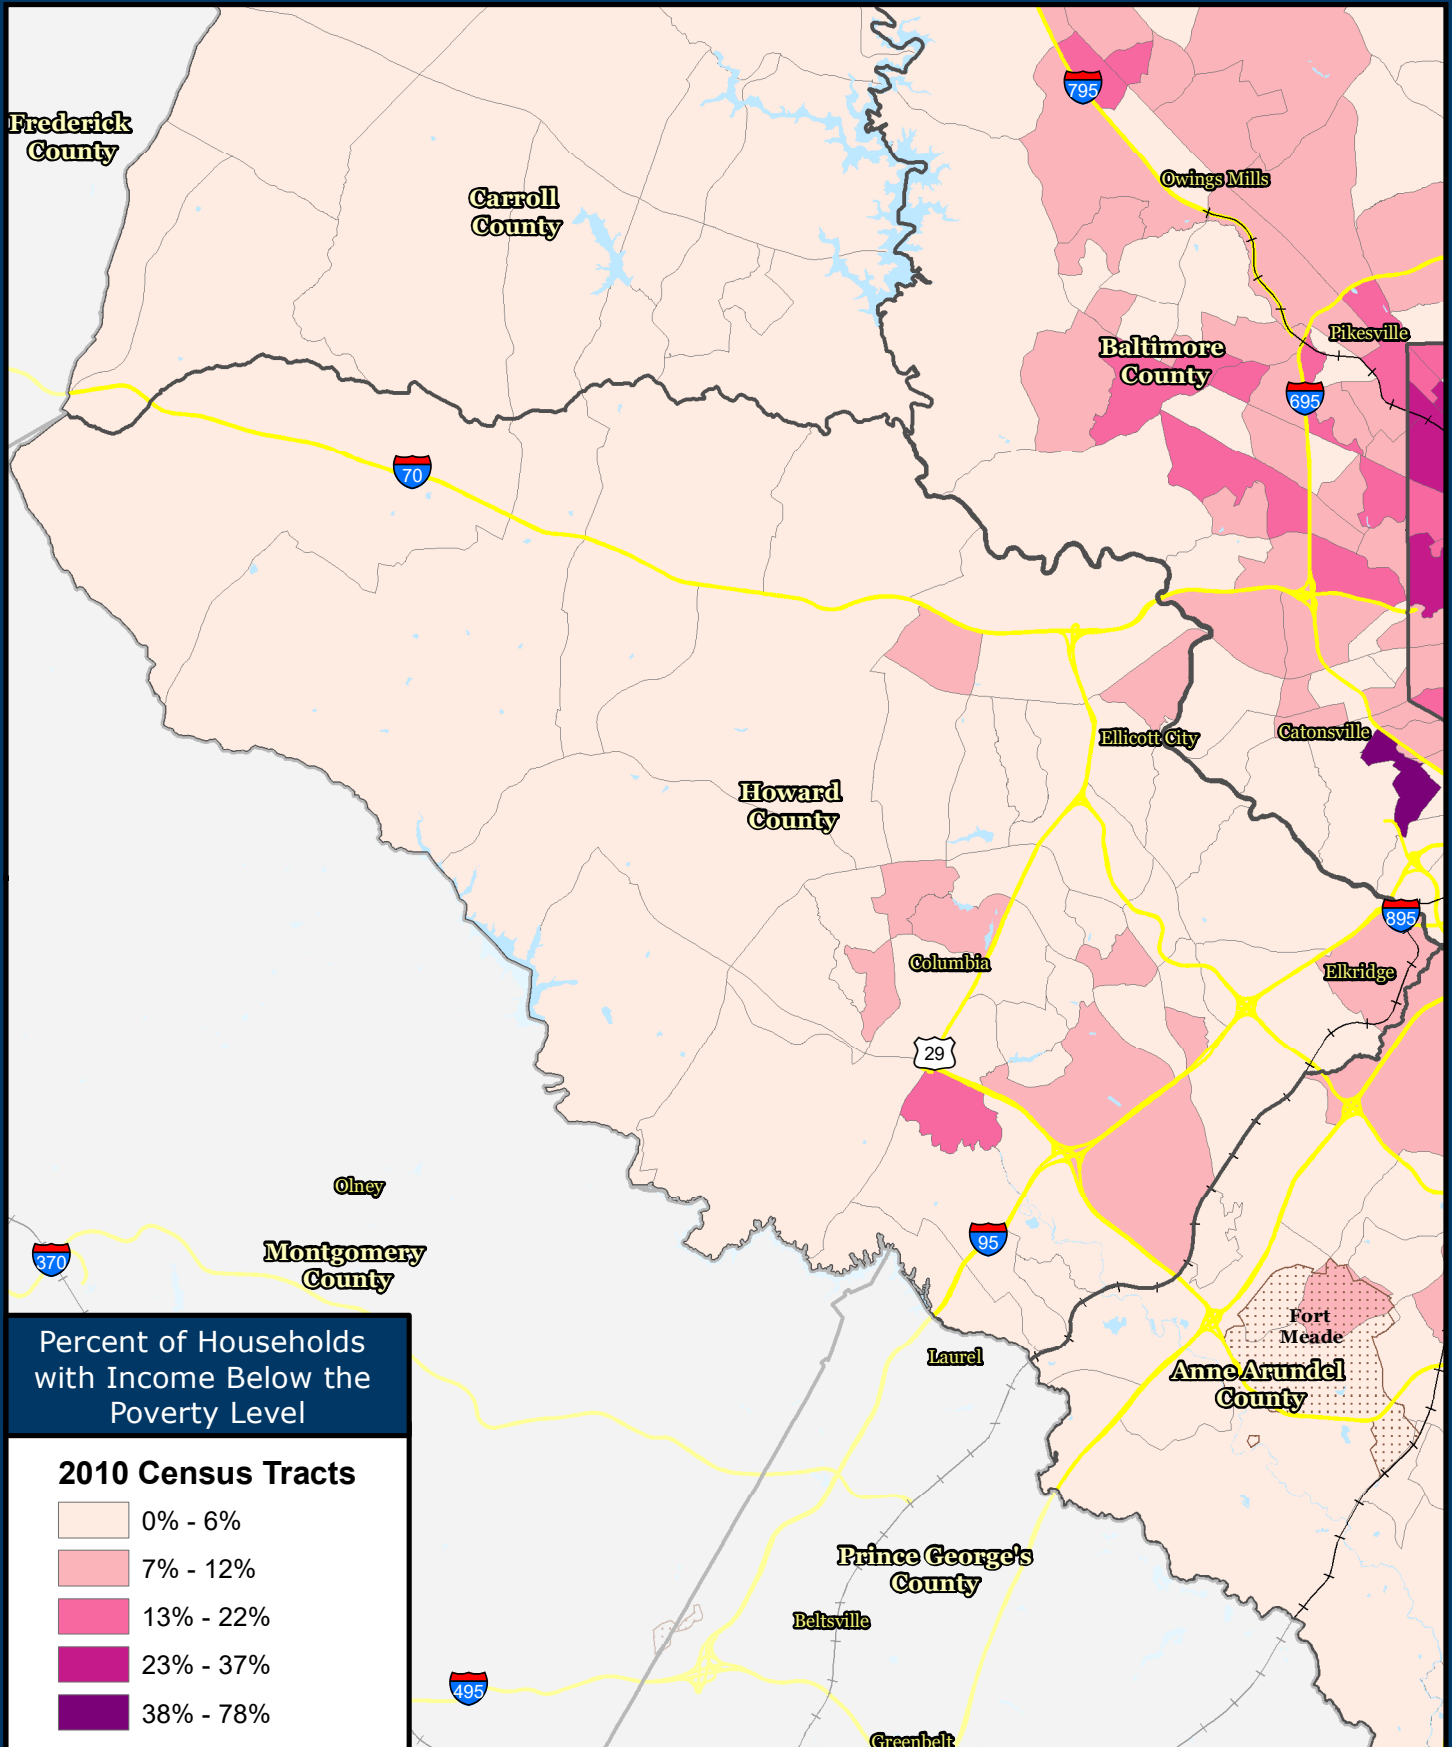

Households with Income Below Poverty Level, Howard County

Source: U.S. Census Bureau, 2012-2016 American Community Survey 5-Year Estimates

Baltimore Metropolitan Council
 1500 Whetstone Way, Suite 300
 Baltimore, MD 21230
www.BaltoMetro.org

Prepared by
 Transportation Planning Division
 Projected Coordinate System - NAD 1983 State Plane (ft)
 Data Source - BMC, © HERE 2017, TIGER/Line®, MTA
 American Community Survey 5-year Estimate
 Printed - July 2018