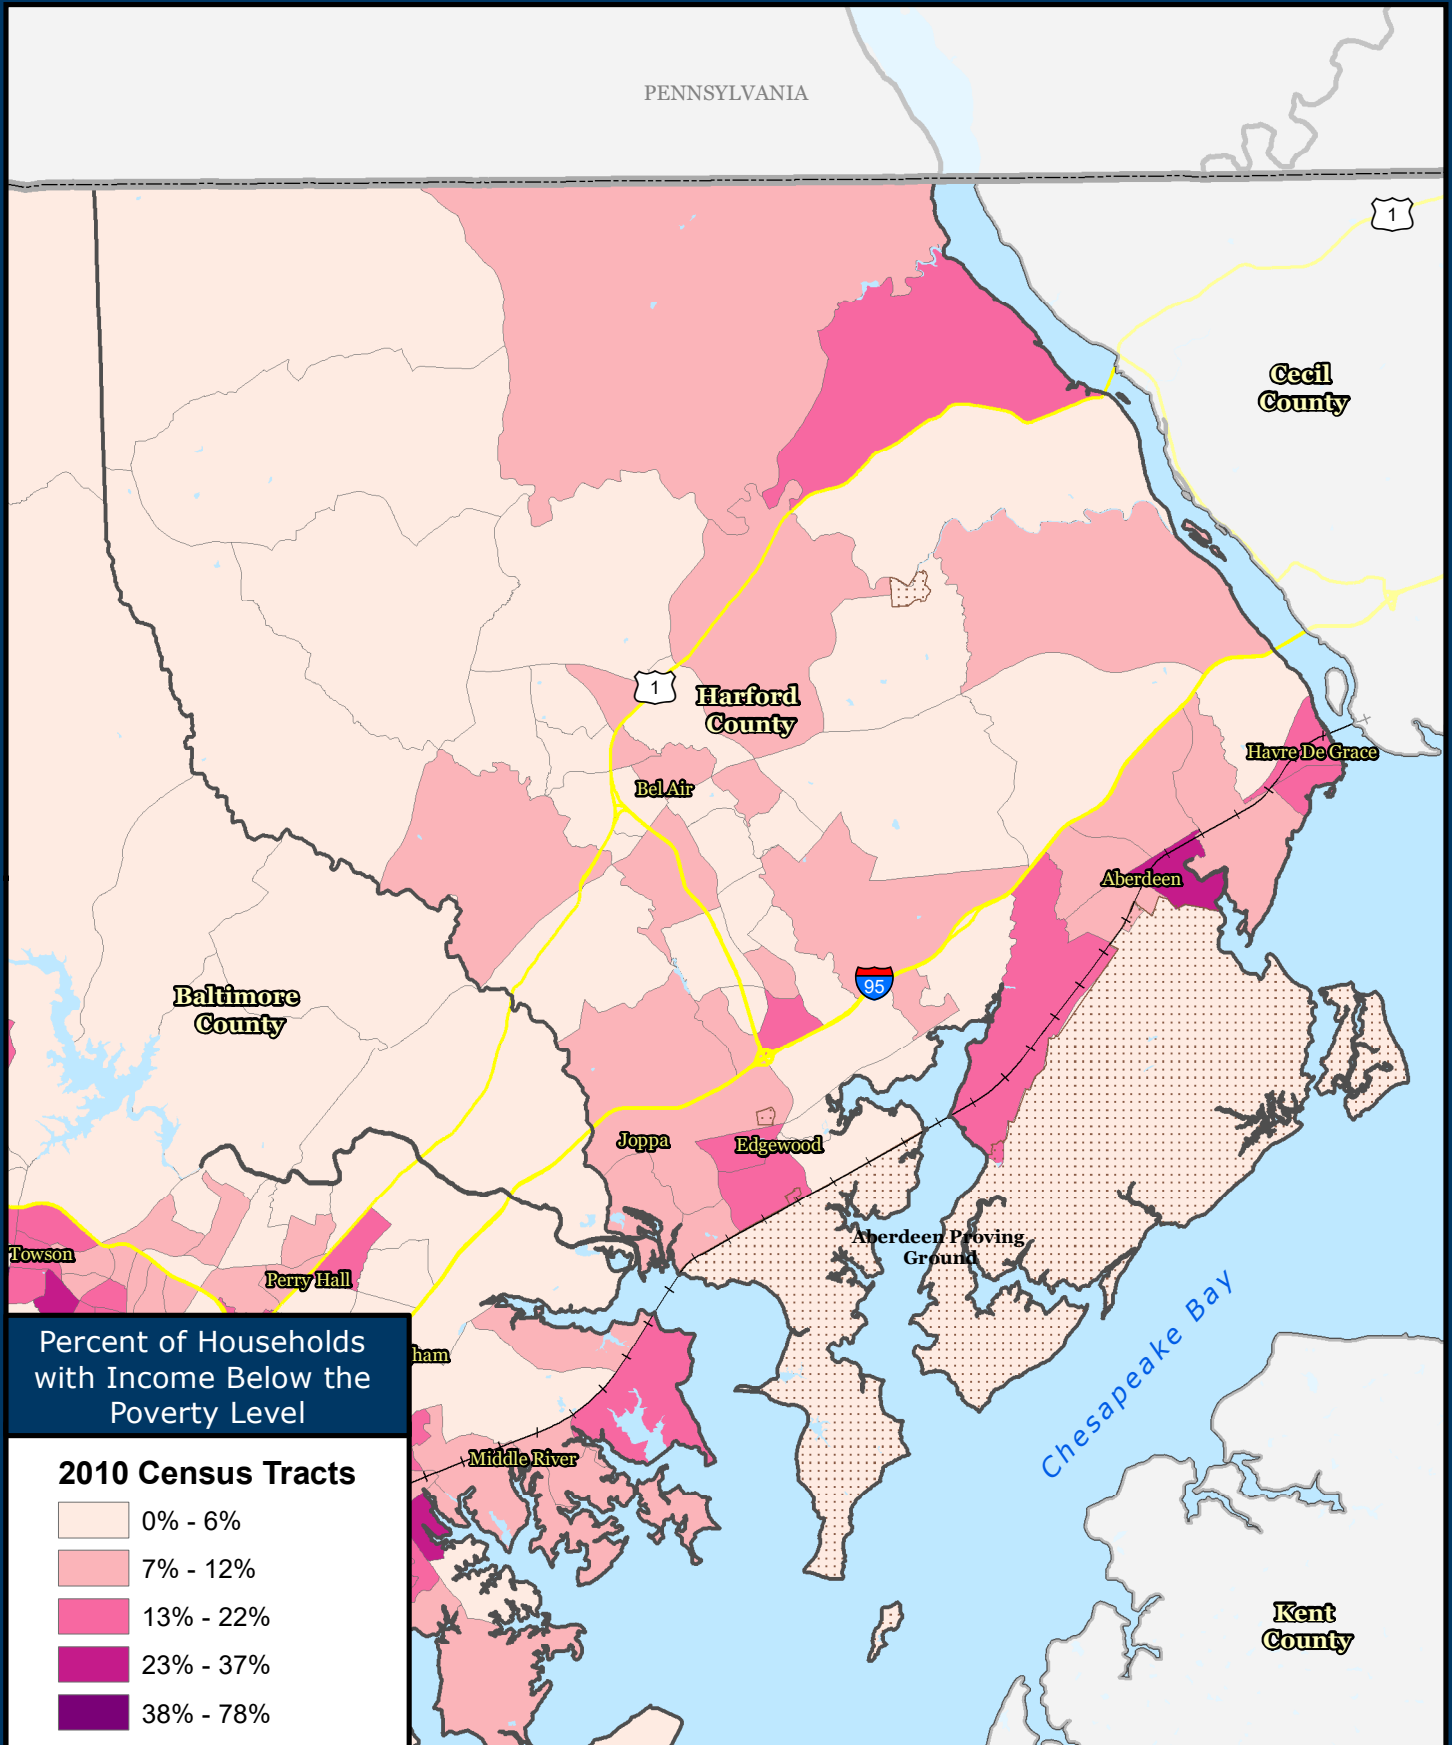

Households with Income Below Poverty Level, Harford County

Source: U.S. Census Bureau, 2012-2016 American Community Survey 5-Year Estimates

Baltimore Metropolitan Council
 1500 Whetstone Way, Suite 300
 Baltimore, MD 21230
www.BaltoMetro.org

Prepared by
 Transportation Planning Division
 Projected Coordinate System - NAD 1983 State Plane (ft)
 Data Source - BMC, © HERE 2017, TIGER/Line®, MTA
 American Community Survey 5-year Estimate
 Printed - July 2018