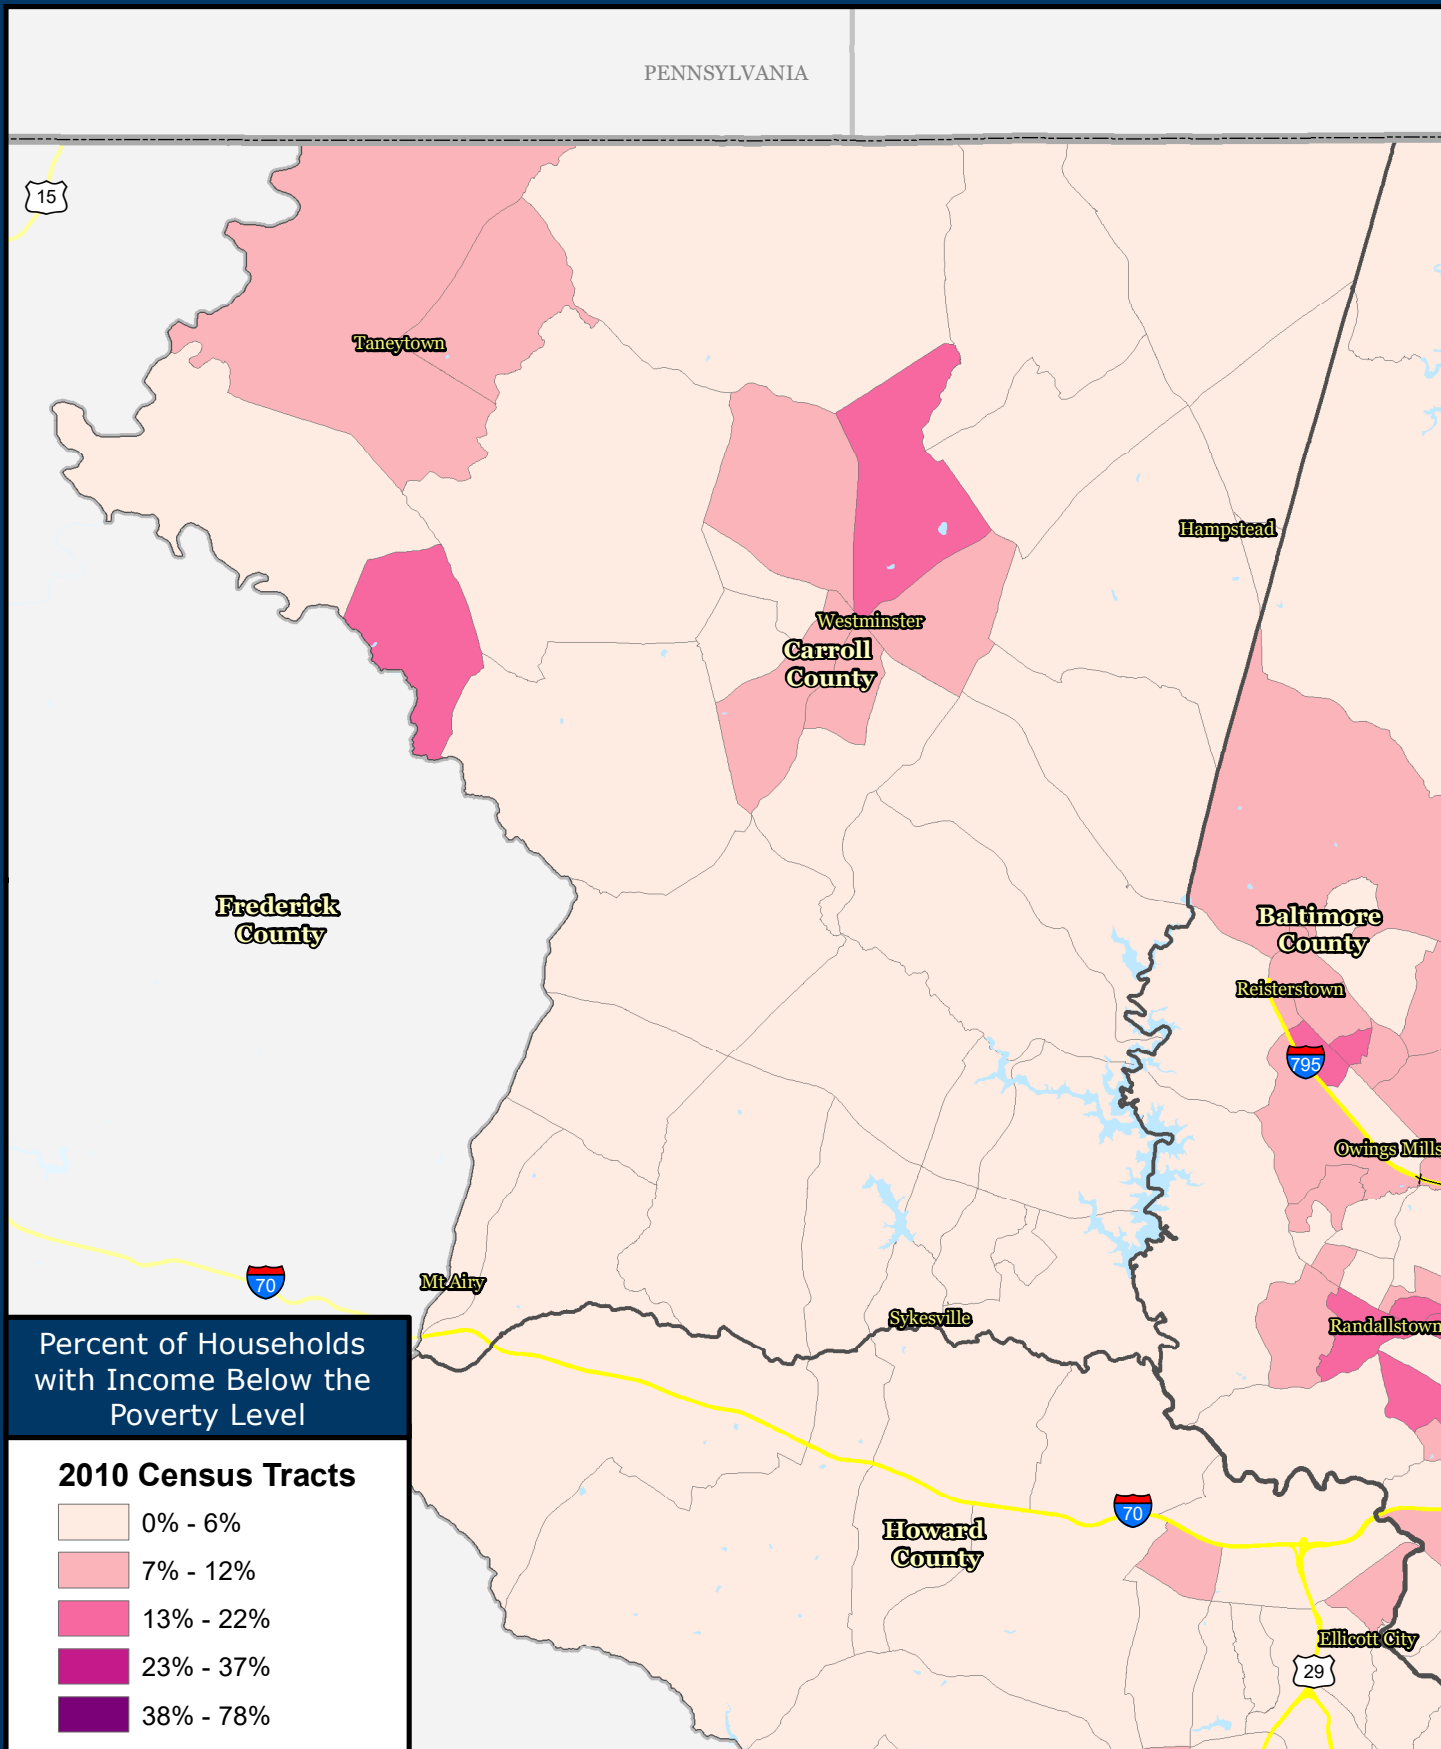

# Households with Income Below Poverty Level, Carroll County

Source: U.S. Census Bureau, 2012-2016 American Community Survey 5-Year Estimates

**Baltimore Metropolitan Council**  
 1500 Whetstone Way, Suite 300  
 Baltimore, MD 21230  
[www.BaltoMetro.org](http://www.BaltoMetro.org)

Prepared by  
 Transportation Planning Division  
 Projected Coordinate System - NAD 1983 State Plane (ft)  
 Data Source - BMC, © HERE 2017, TIGER/Line®, MTA  
 American Community Survey 5-year Estimate  
 Printed - July 2018

1:253,000  
 0 4 Miles

1 in = 4 miles