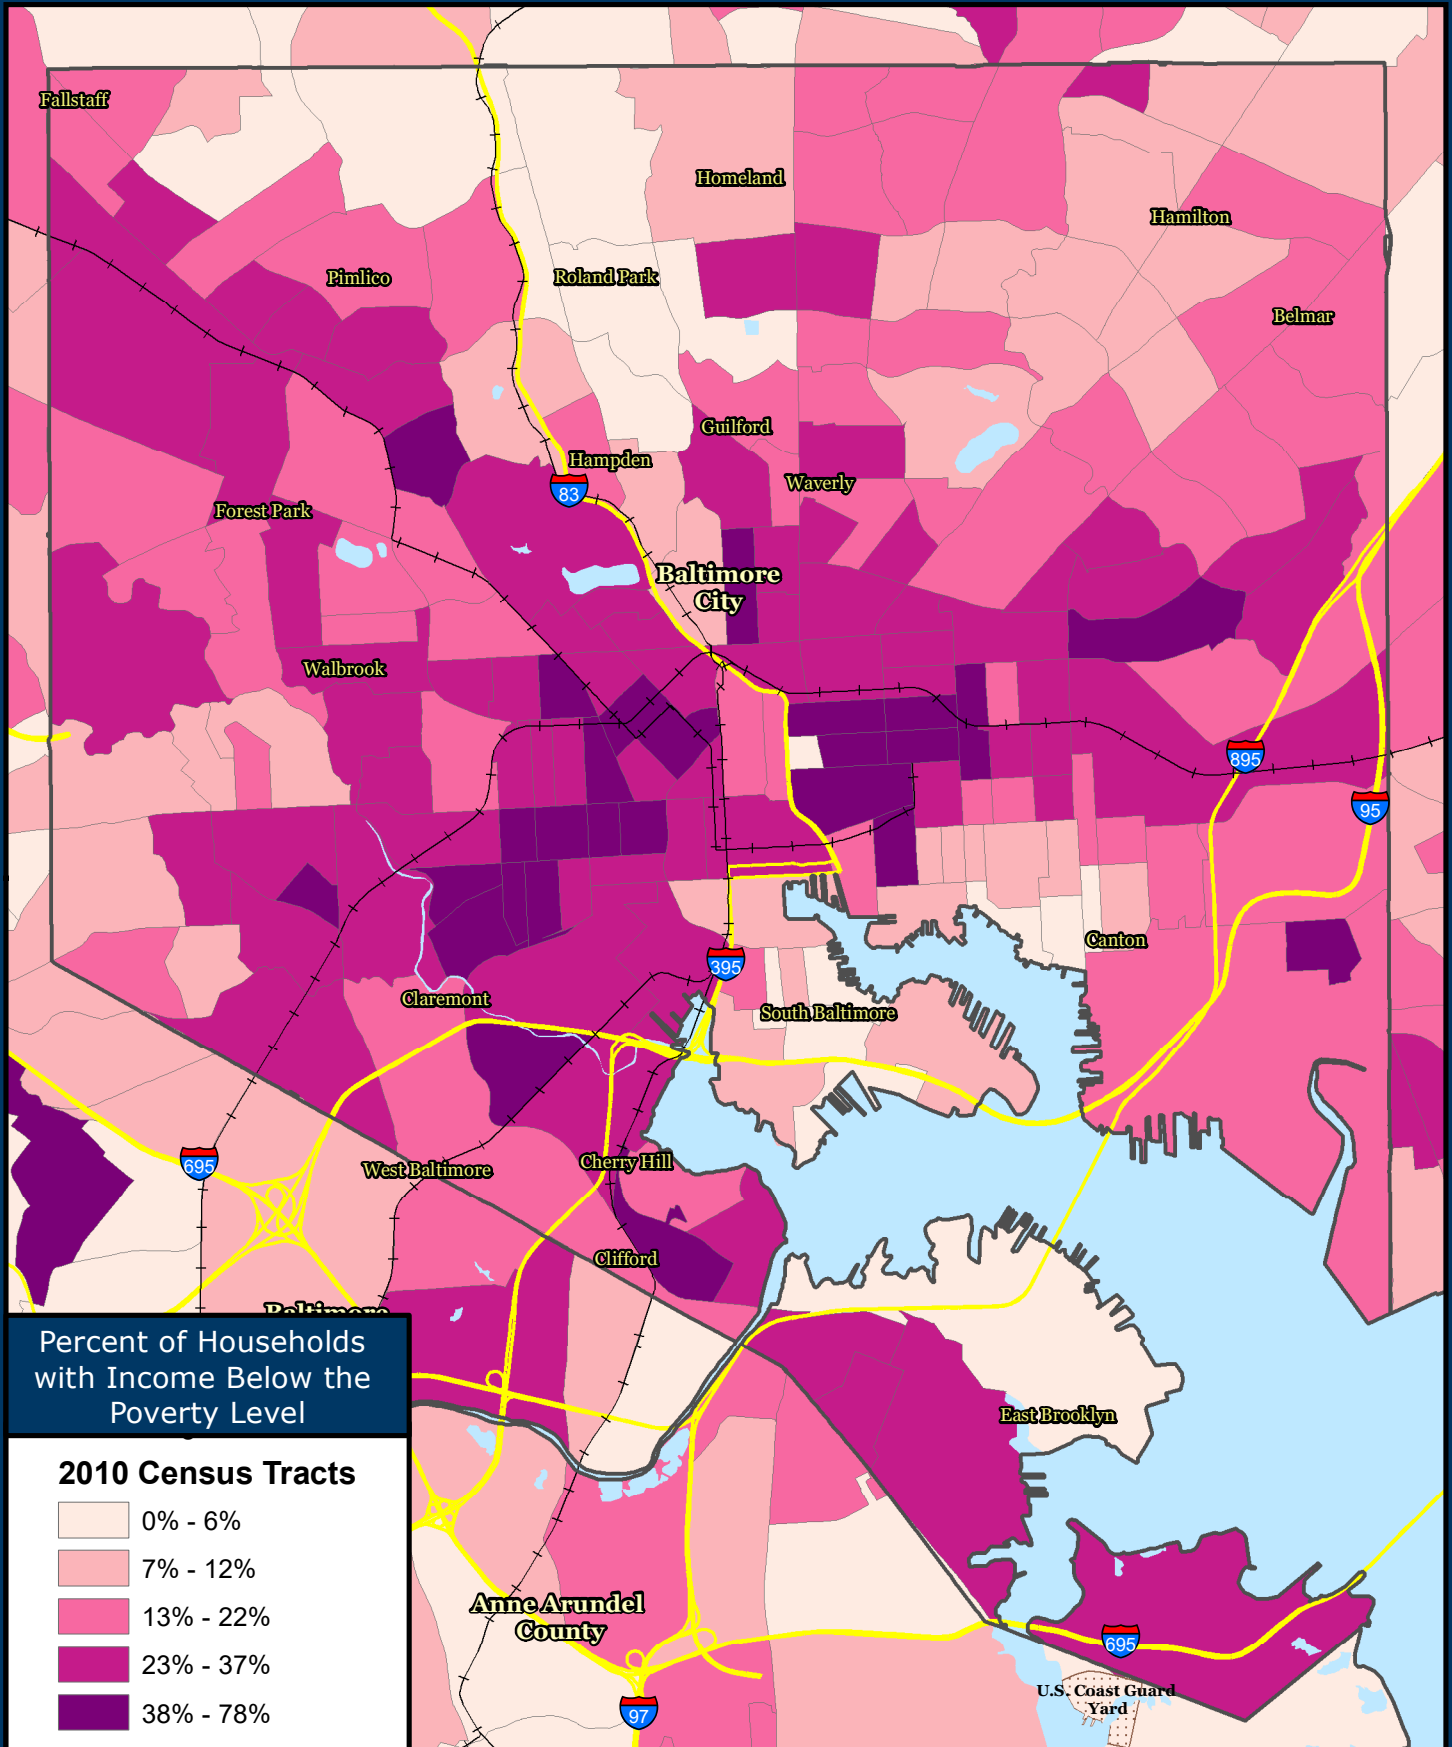

Households with Income Below Poverty Level, Baltimore City

Source: U.S. Census Bureau, 2012-2016 American Community Survey 5-Year Estimates

Baltimore Metropolitan Council
 1500 Whetstone Way, Suite 300
 Baltimore, MD 21230
www.BaltoMetro.org

Prepared by
 Transportation Planning Division
 Projected Coordinate System - NAD 1983 State Plane (ft)
 Data Source - BMC, © HERE 2017, TIGER/Line®, MTA
 American Community Survey 5-year Estimate
 Printed - July 2018