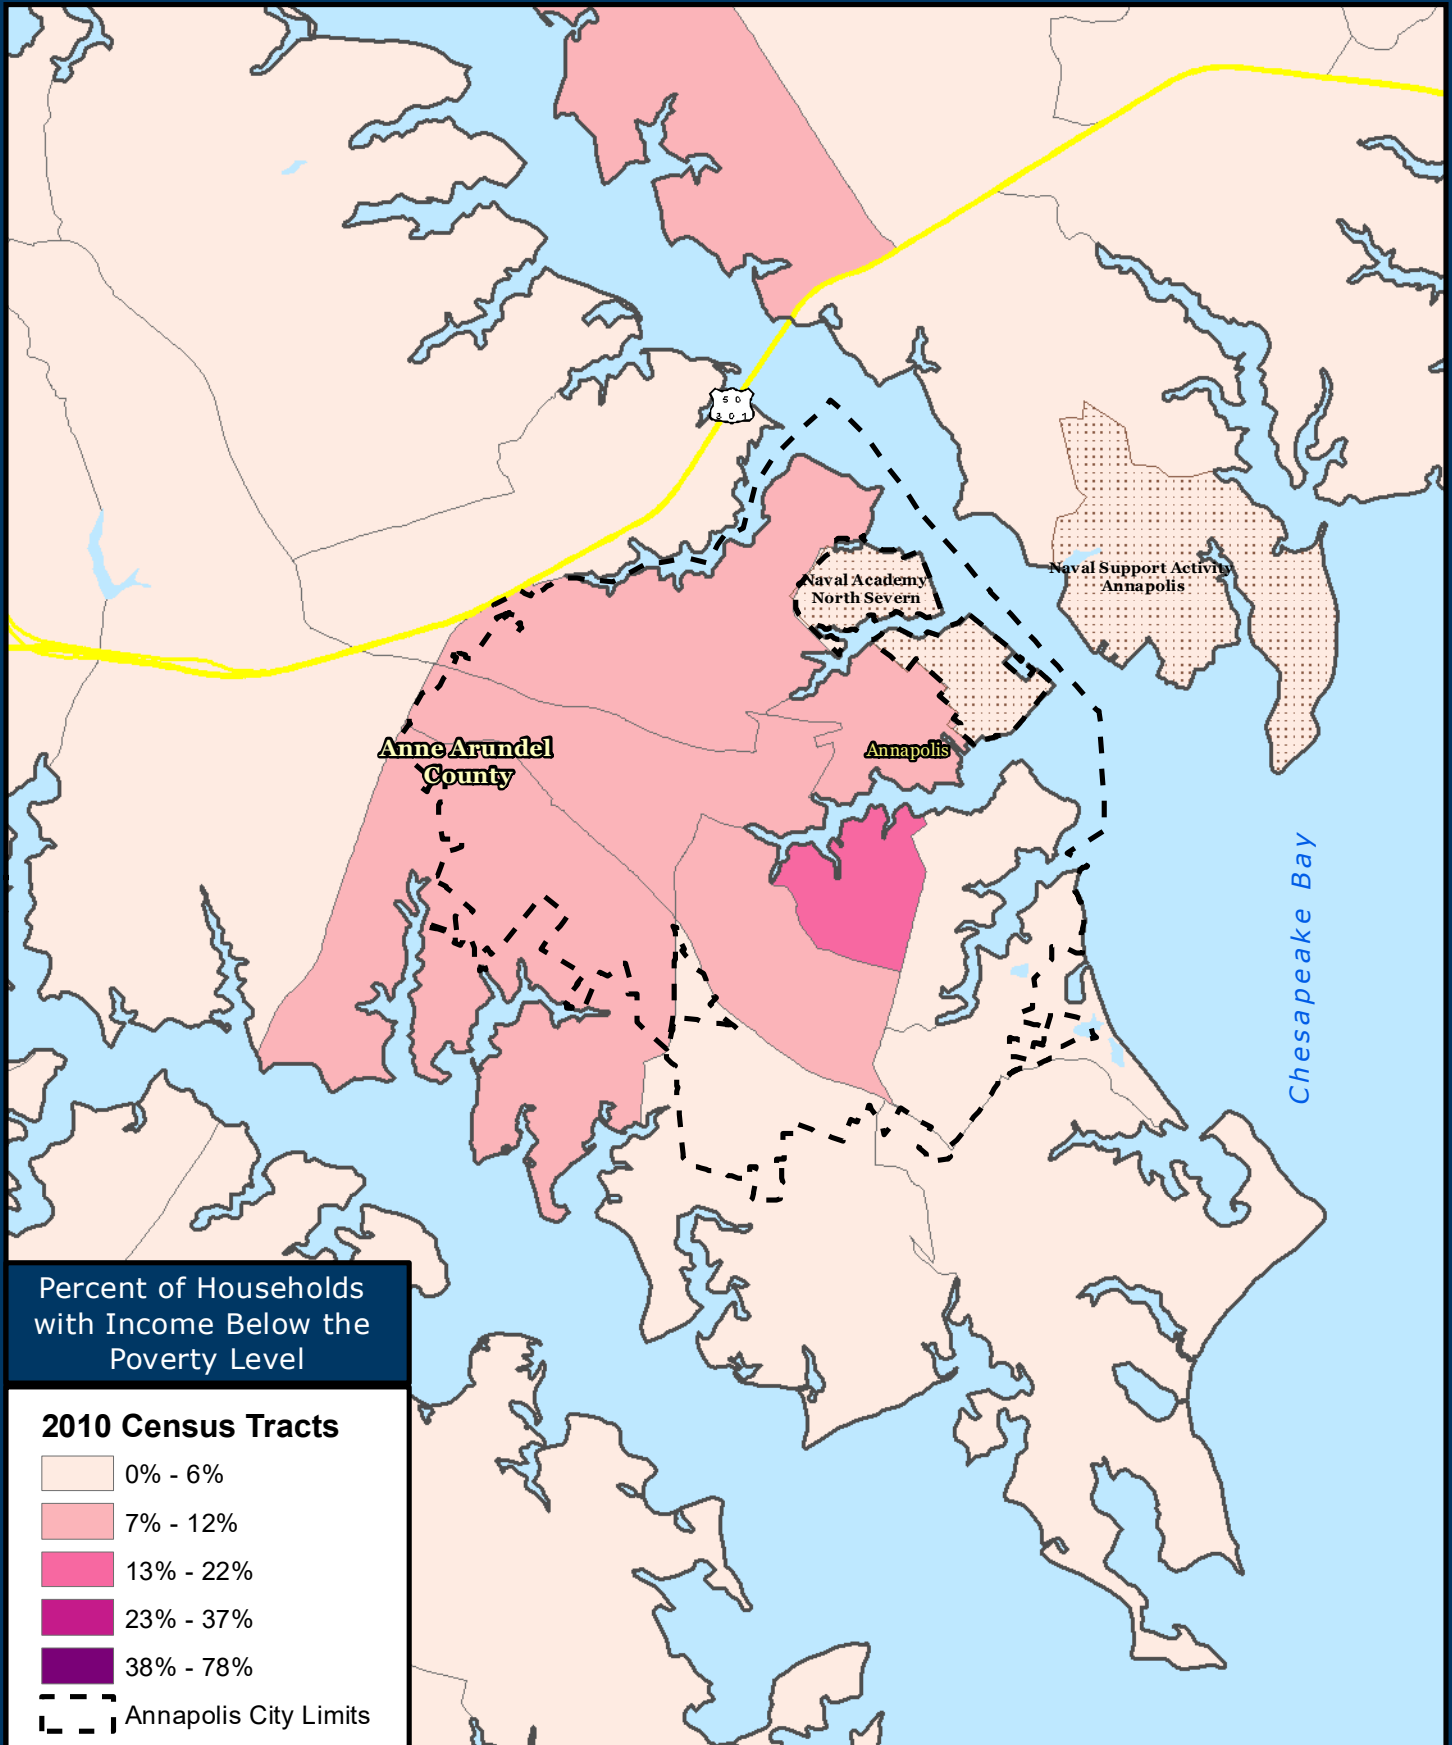

Households with Income Below Poverty Level, Annapolis

Source: U.S. Census Bureau, 2012-2016 American Community Survey 5-Year Estimates

Baltimore Metropolitan Council
1500 Whetstone Way, Suite 300
Baltimore, MD 21230
www.BaltoMetro.org

Prepared by
Transportation Planning Division
Projected Coordinate System - NAD 1983 State Plane (ft)
Data Source - BMC, © HERE 2017, TIGER/Line®, MTA
American Community Survey 5-year Estimate
Printed - July 2018