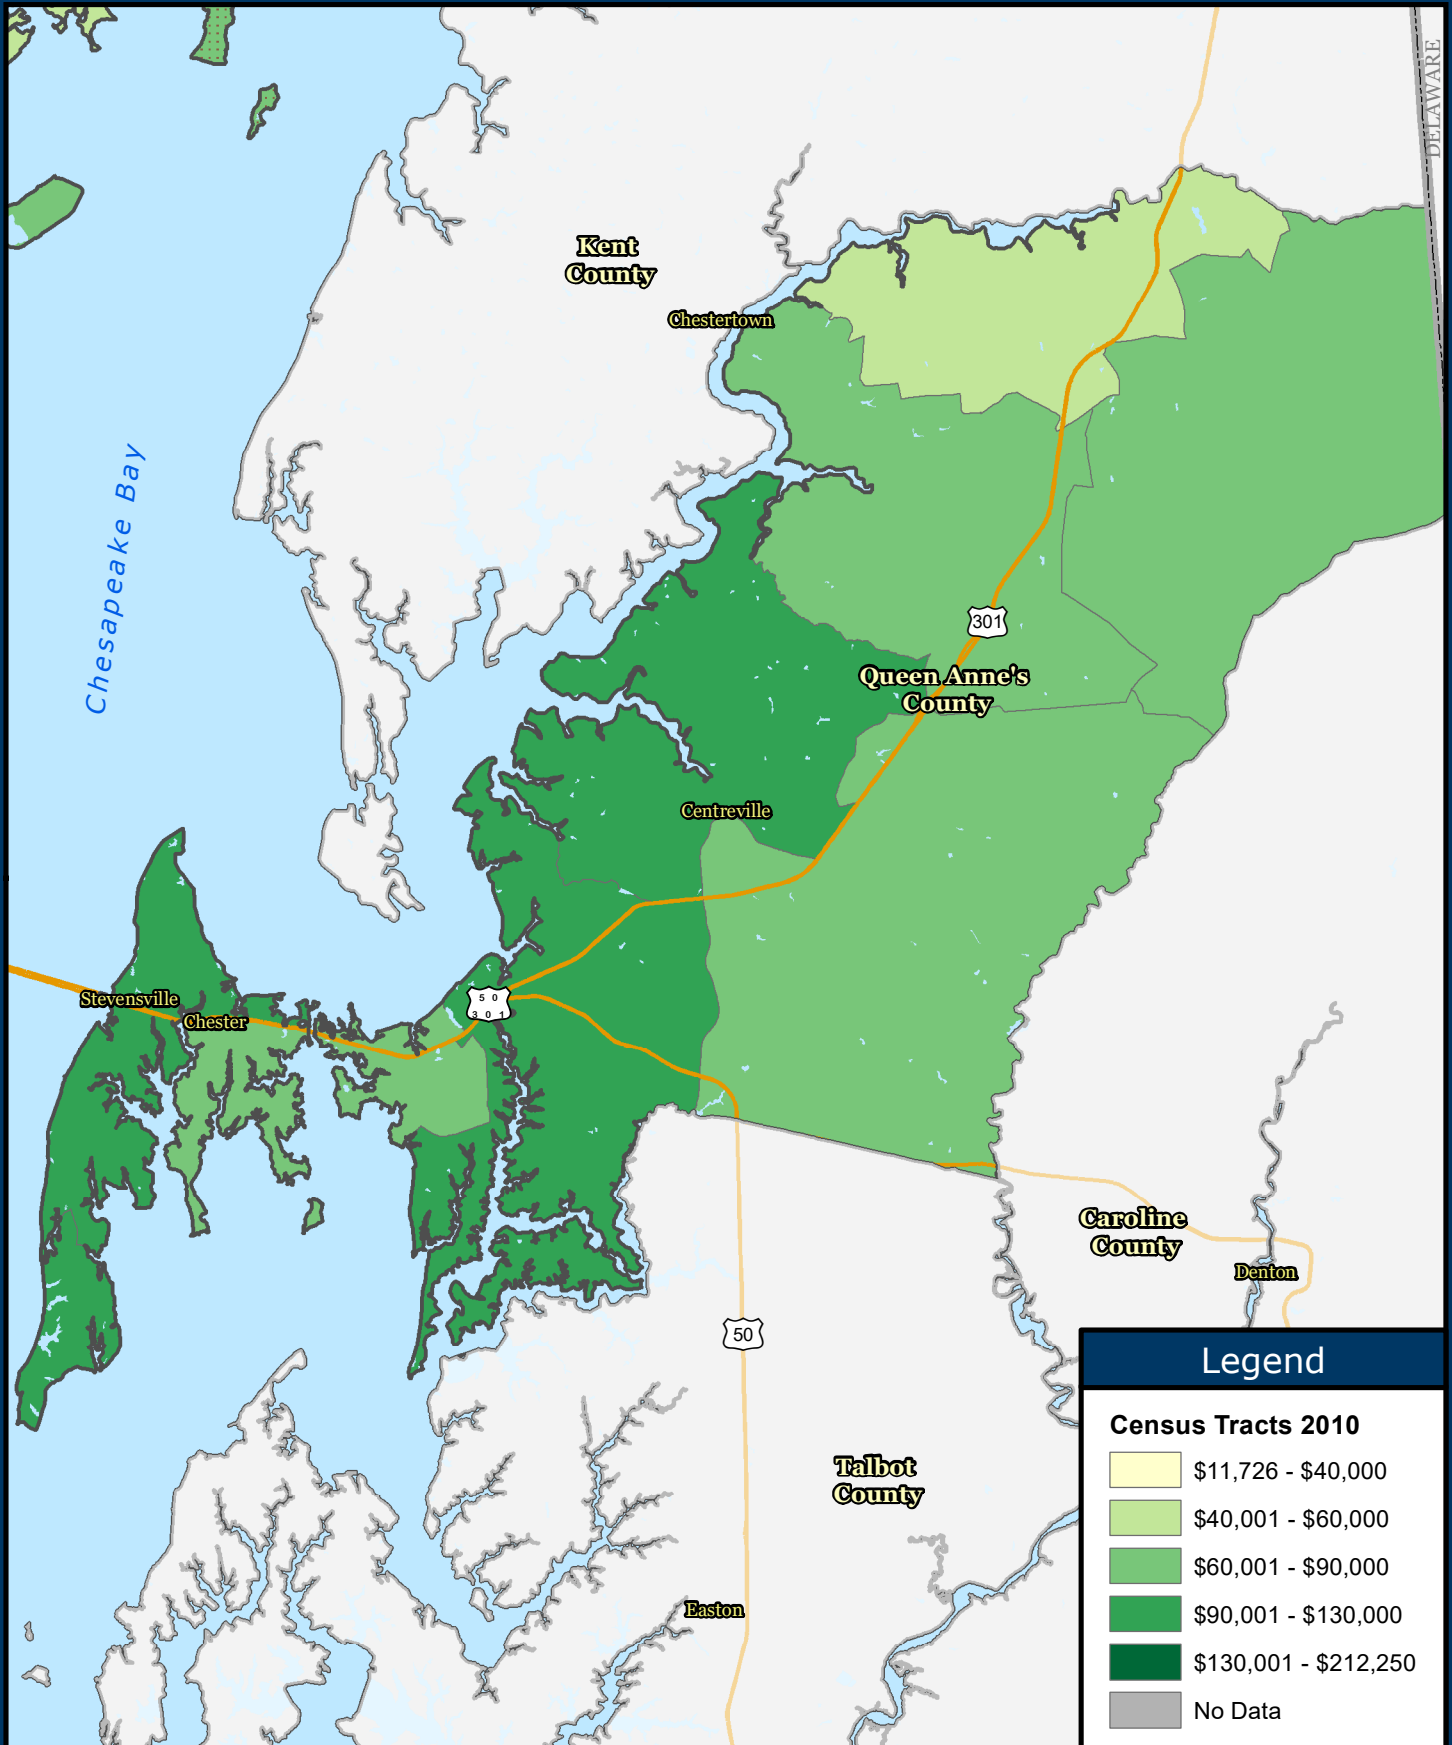

# Median Household Income, Queen Anne's County

Source: U.S. Census Bureau, 2012-2016 American Community Survey 5-Year Estimates

**Baltimore Metropolitan Council**  
1500 Whetstone Way, Suite 300  
Baltimore, MD 21230  
www.BaltoMetro.org

Prepared by  
Transportation Planning Division  
Projected Coordinate System - NAD 1983 State Plane (ft)  
Data Source - BMC, © HERE 2017, TIGER/Line®, MTA  
American Community Survey 5-year Estimate  
Printed - July 2018

1:285,120  
0 4.5  
Miles

1 in = 4.5 miles