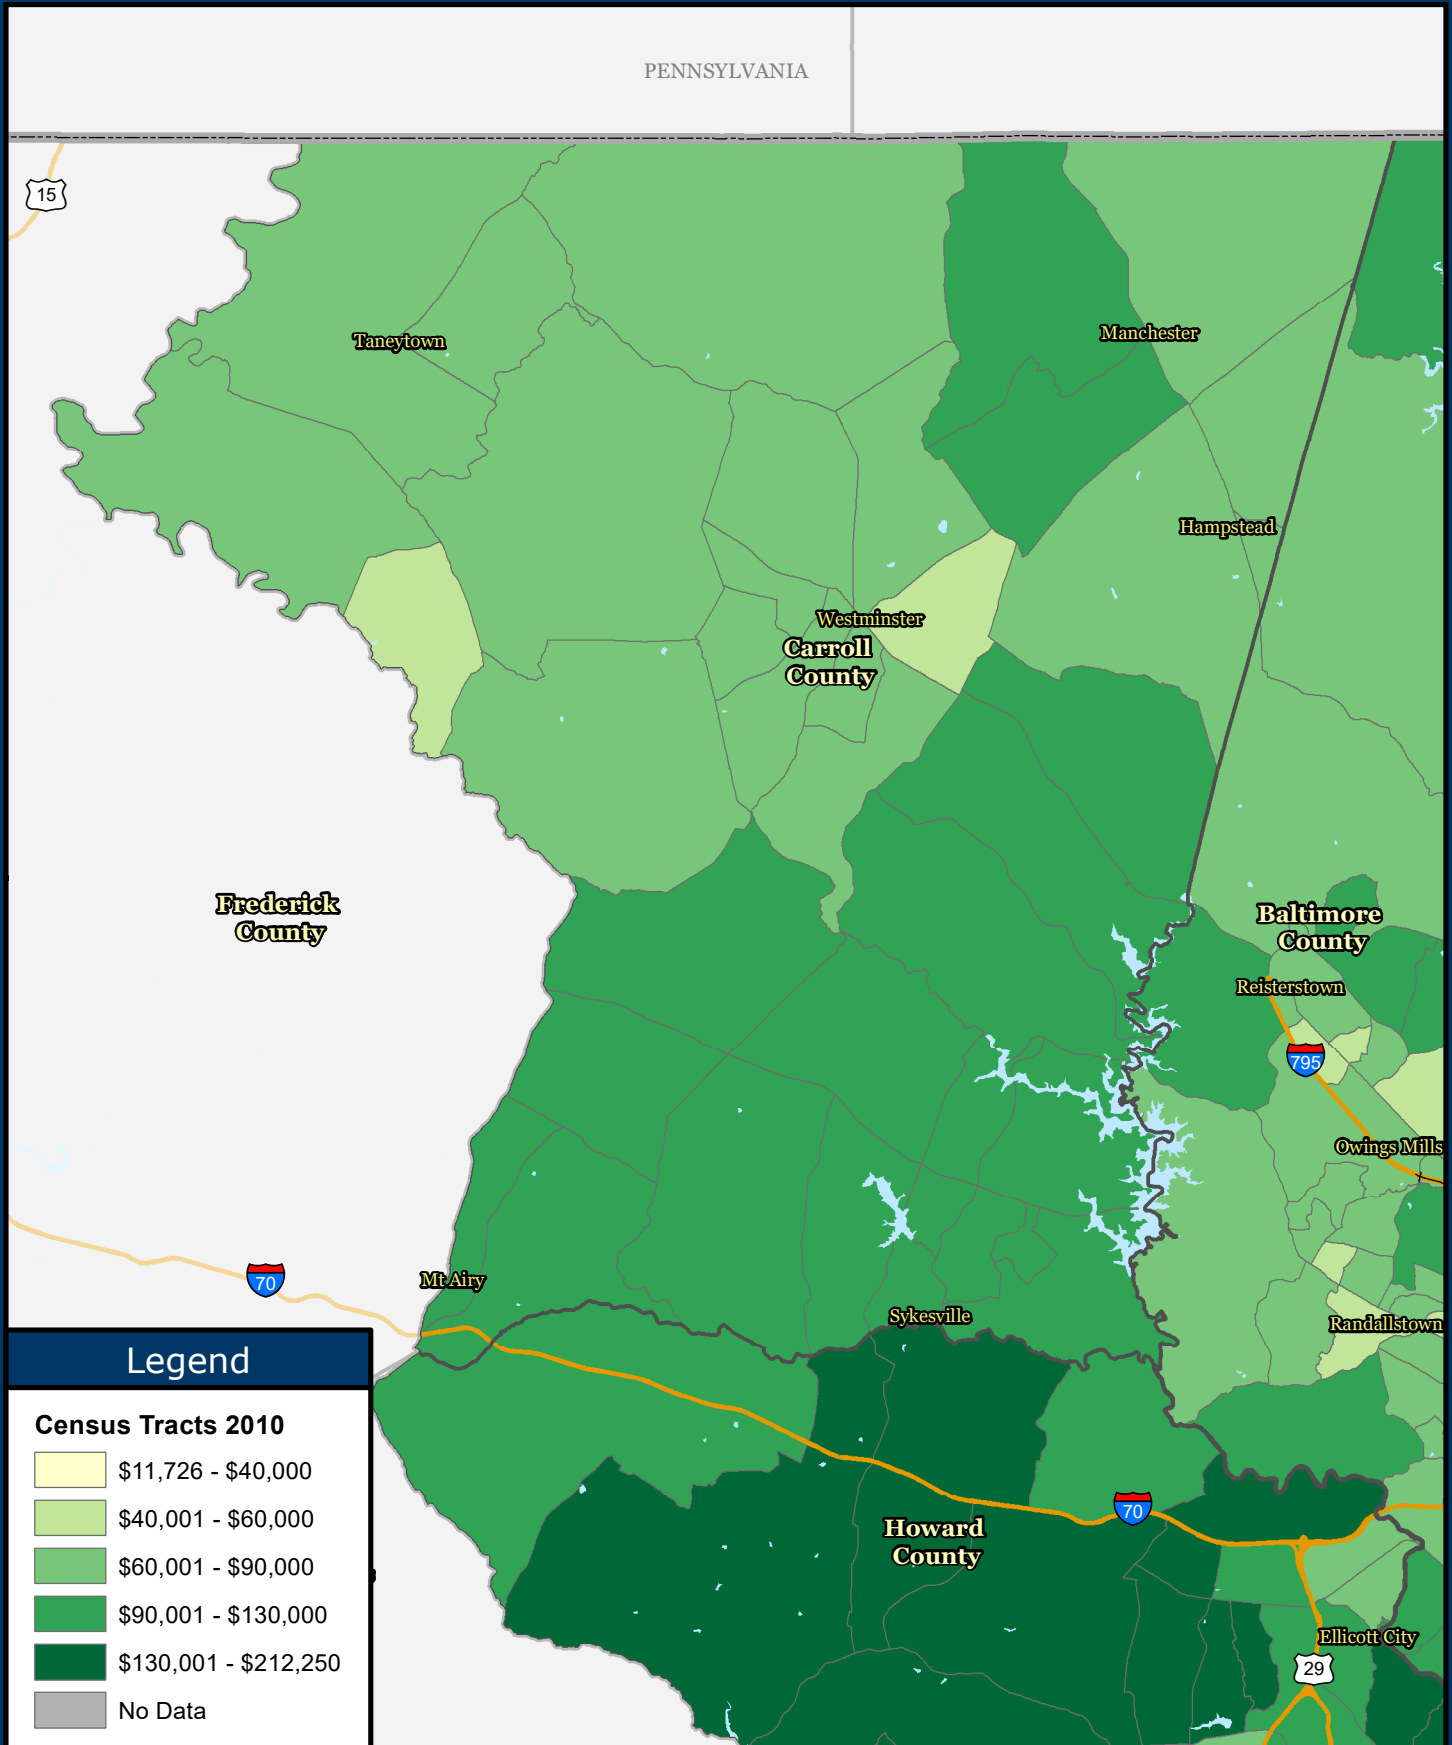

Median Household Income, Carroll County

Source: U.S. Census Bureau, 2012-2016 American Community Survey 5-Year Estimates

Baltimore Metropolitan Council
1500 Whetstone Way, Suite 300
Baltimore, MD 21230
www.BaltoMetro.org

Prepared by
Transportation Planning Division
Projected Coordinate System - NAD 1983 State Plane (ft)
Data Source - BMC, © HERE 2017, TIGER/Line®, MTA
American Community Survey 5-year Estimate
Printed - July 2018

1:253,000
0 4 Miles

1 in = 4 miles