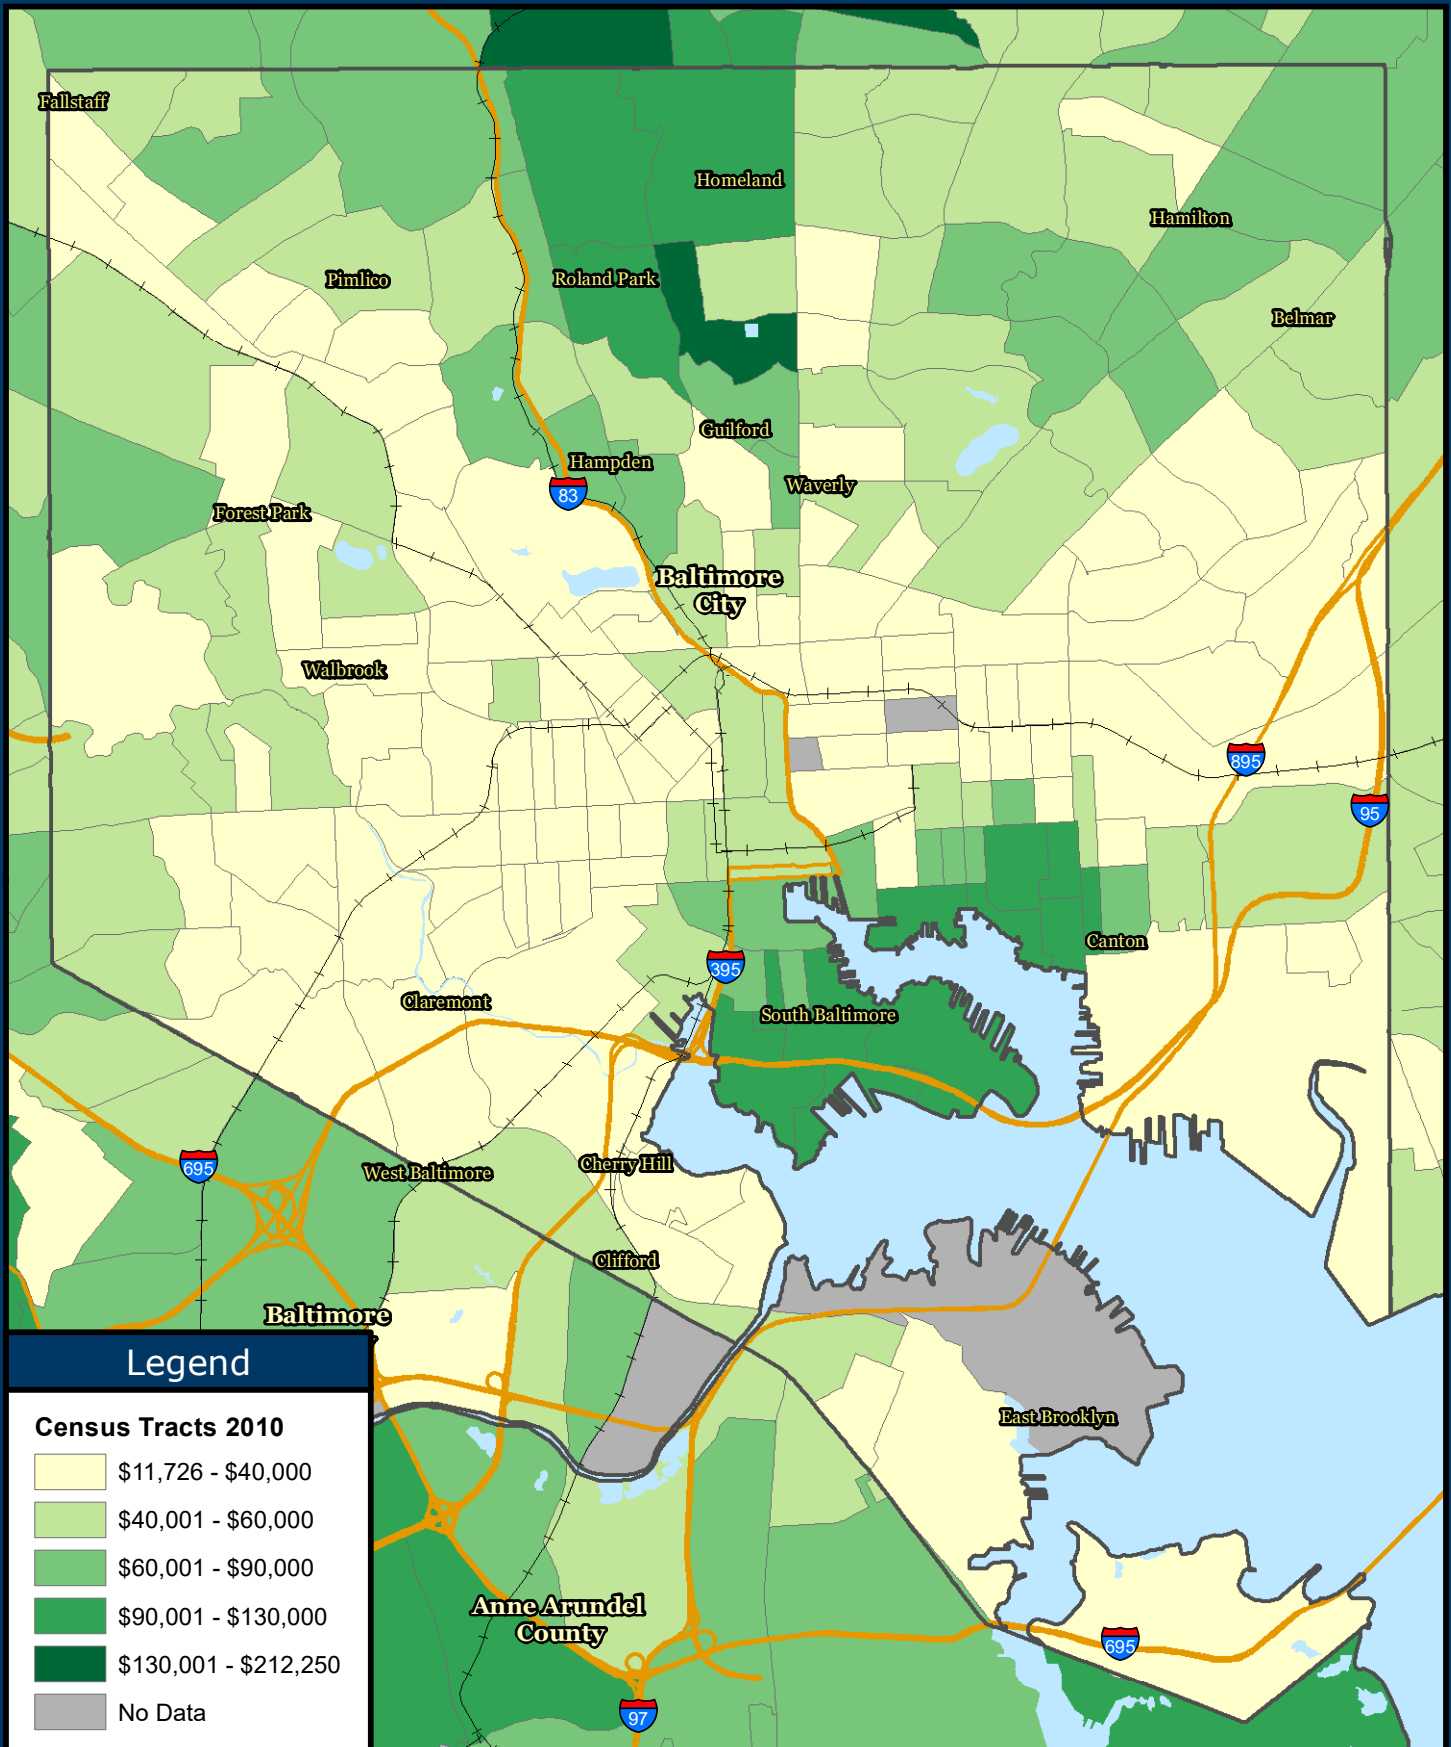

# Median Household Income, Baltimore City

Source: U.S. Census Bureau, 2012-2016 American Community Survey 5-Year Estimates

**Baltimore Metropolitan Council**  
1500 Whetstone Way, Suite 300  
Baltimore, MD 21230  
[www.BaltoMetro.org](http://www.BaltoMetro.org)

Prepared by  
Transportation Planning Division  
Projected Coordinate System - NAD 1983 State Plane (ft)  
Data Source - BMC, © HERE 2017, TIGER/Line®, MTA  
American Community Survey 5-year Estimate  
Printed - July 2018