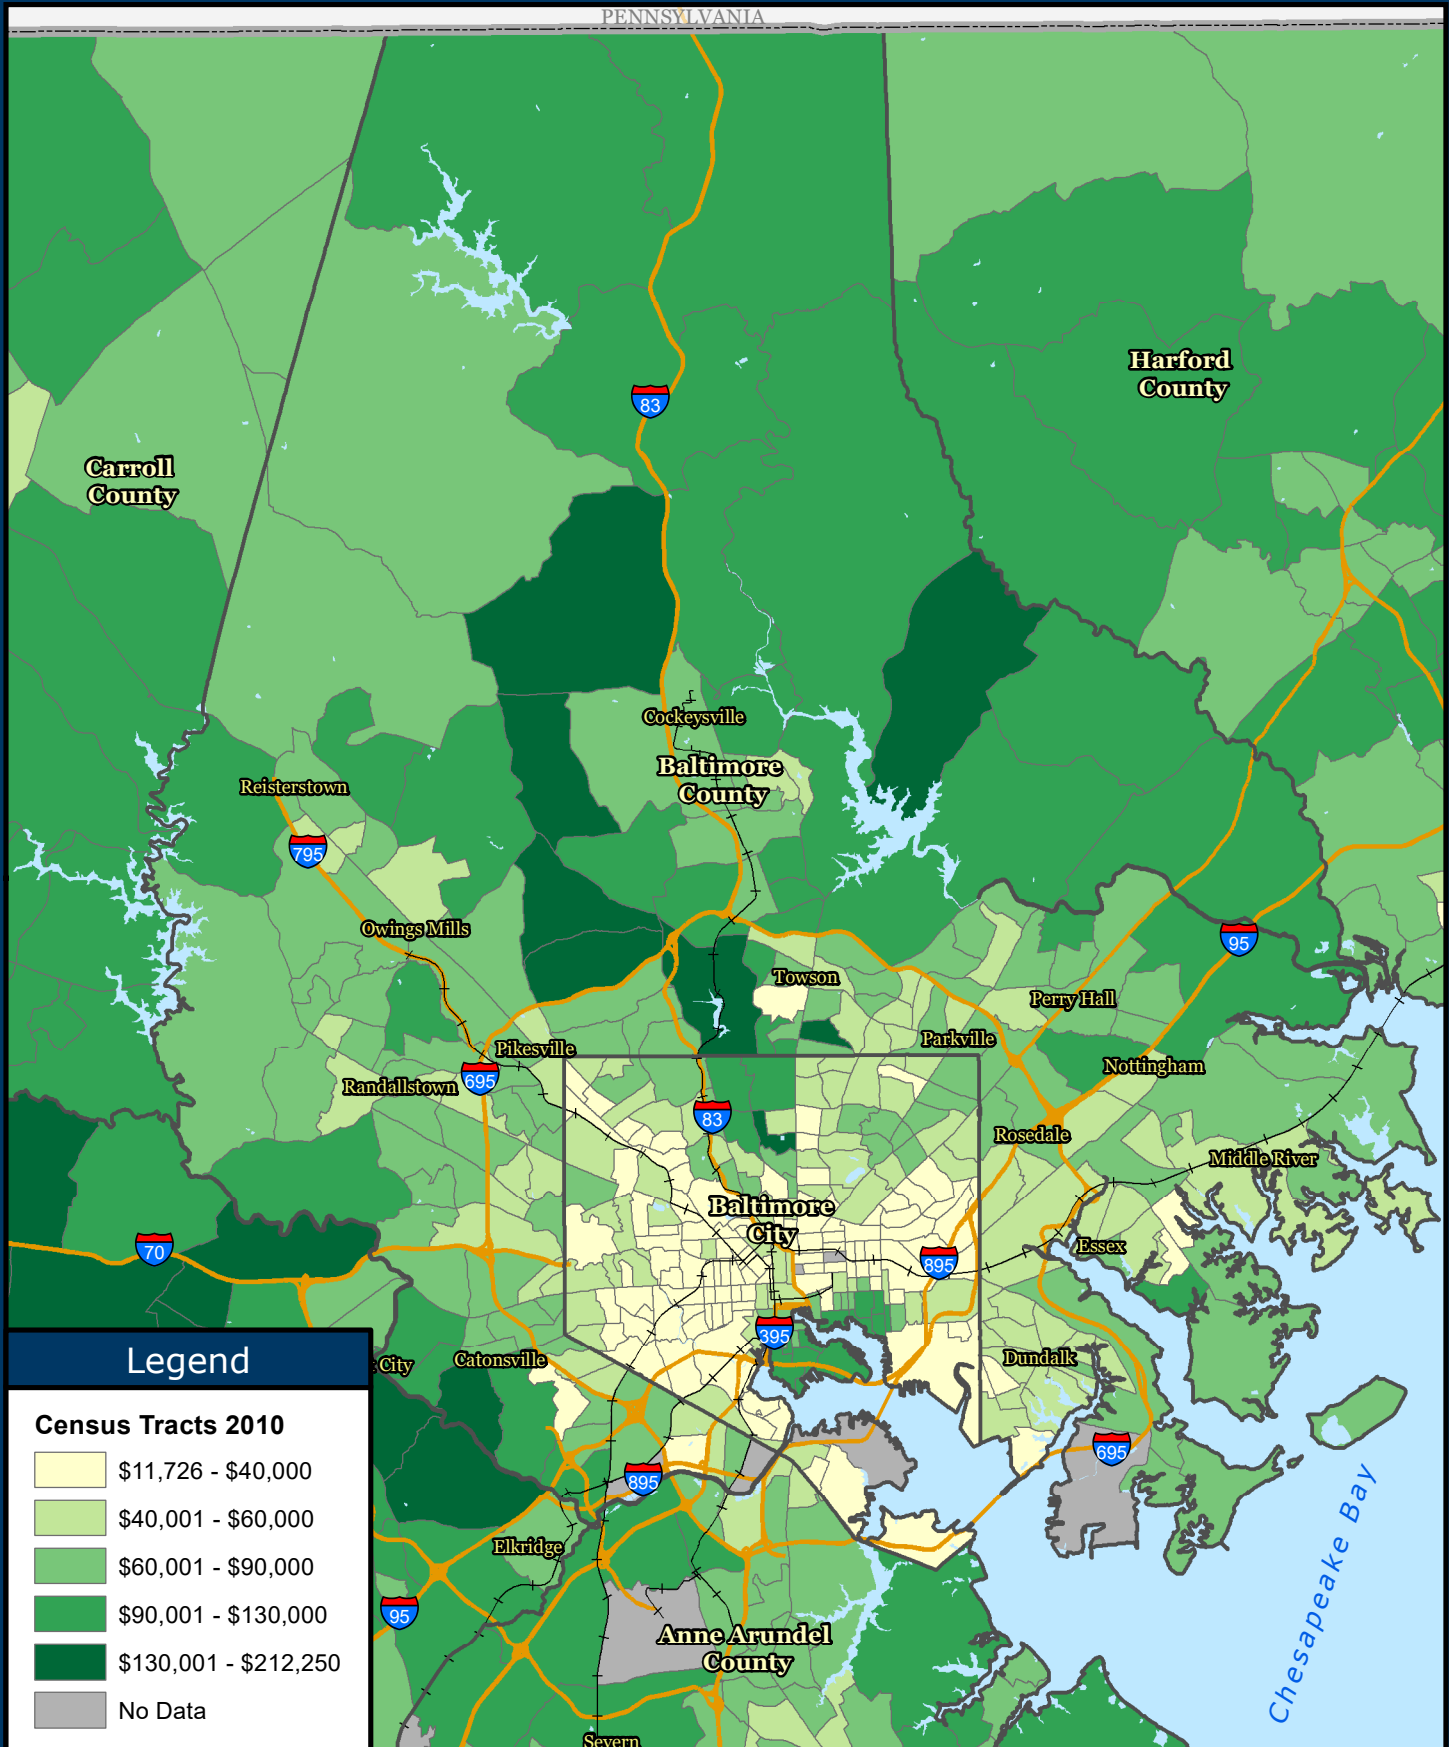

Median Household Income, Baltimore County

Source: U.S. Census Bureau, 2012-2016 American Community Survey 5-Year Estimates

Baltimore Metropolitan Council
 1500 Whetstone Way, Suite 300
 Baltimore, MD 21230
www.BaltoMetro.org

Prepared by
 Transportation Planning Division
 Projected Coordinate System - NAD 1983 State Plane (ft)
 Data Source - BMC, © HERE 2017, TIGER/Line®, MTA
 American Community Survey 5-year Estimate
 Printed - July 2018