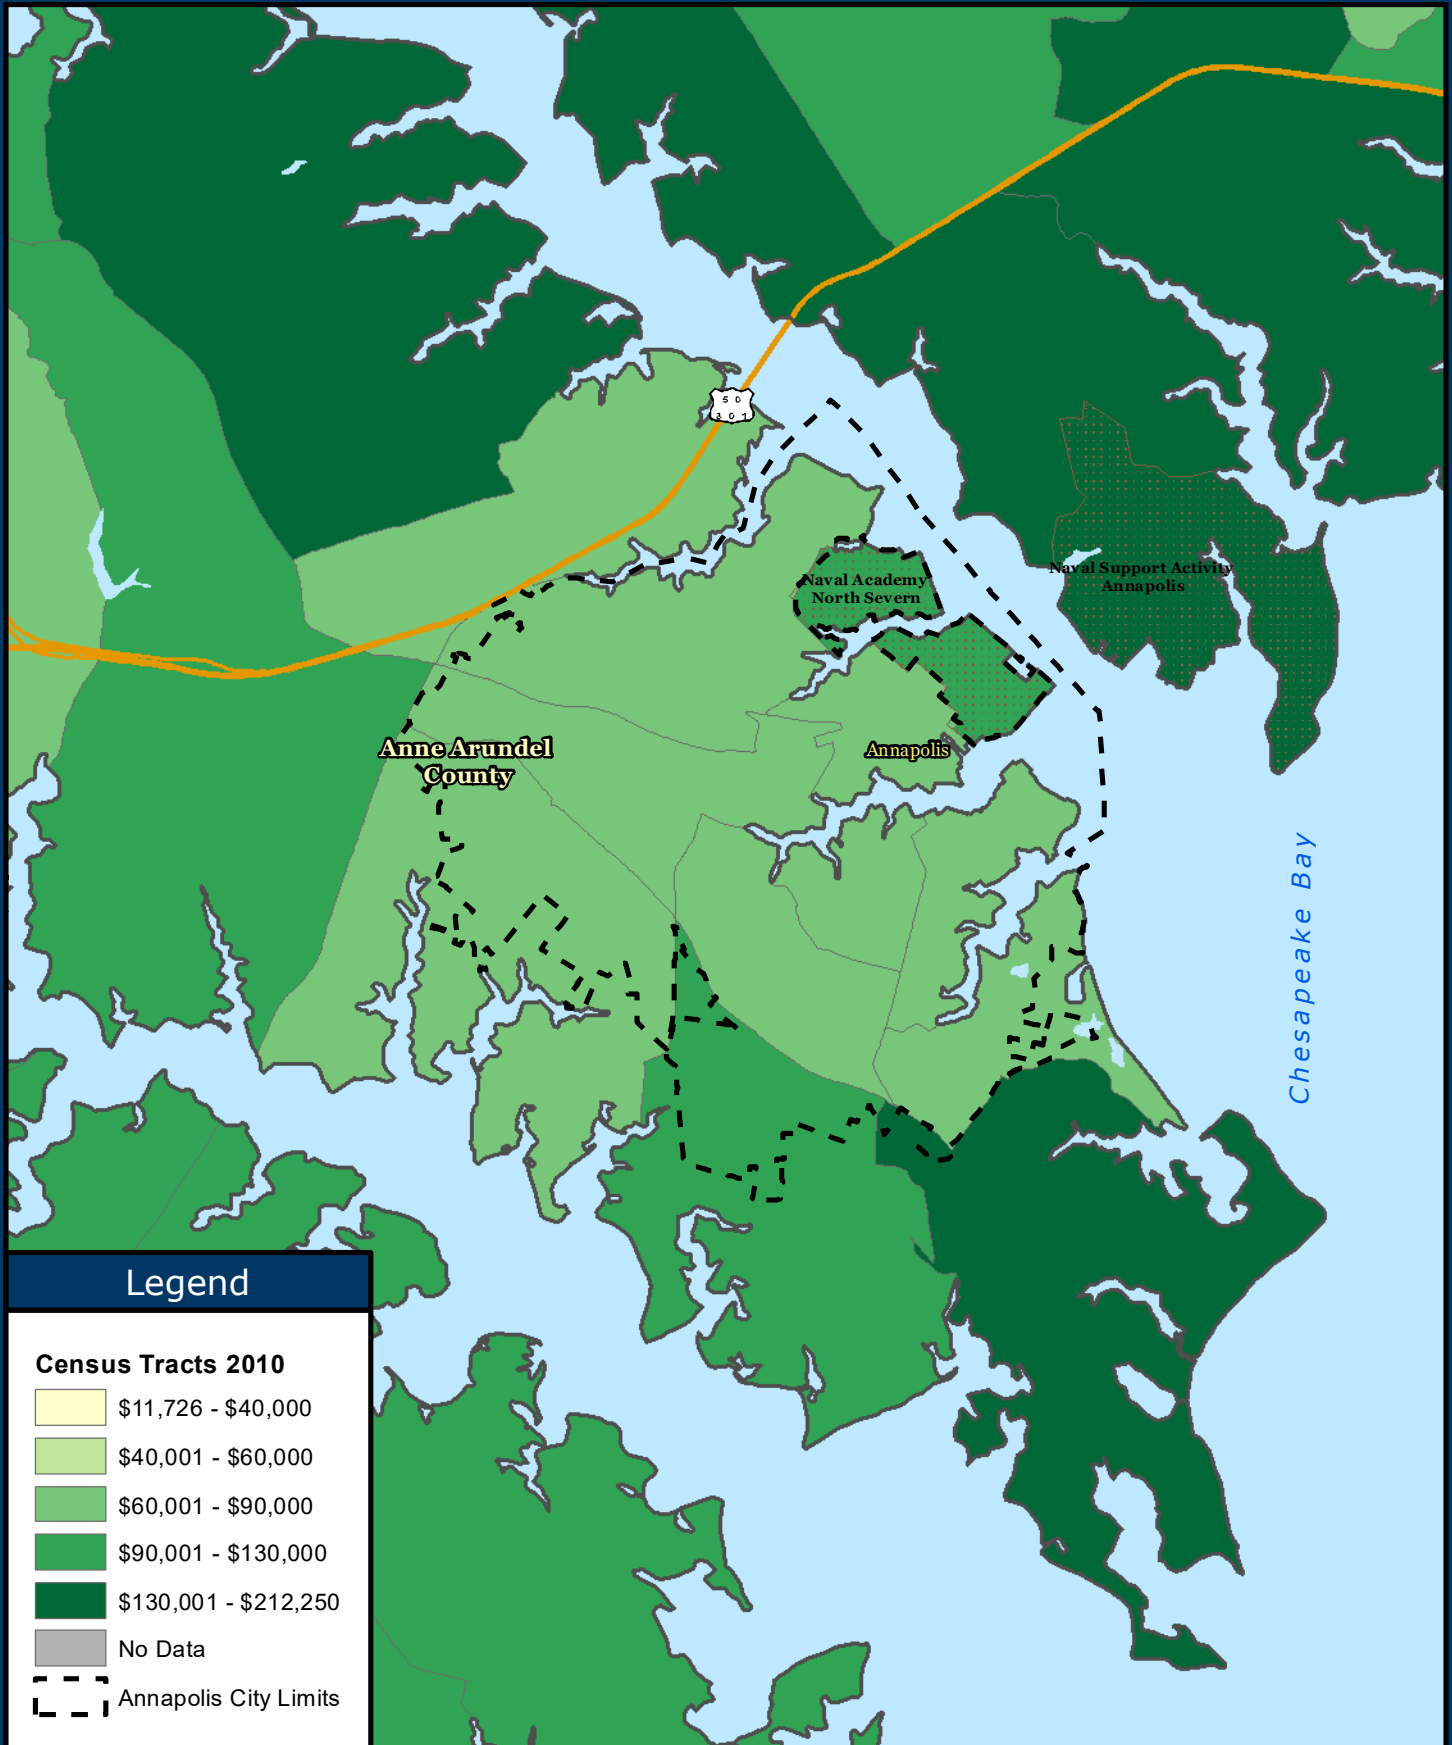

Median Household Income, Annapolis

Source: U.S. Census Bureau, 2012-2016 American Community Survey 5-Year Estimates

Baltimore Metropolitan Council
1500 Whetstone Way, Suite 300
Baltimore, MD 21230
www.BaltoMetro.org

Prepared by
Transportation Planning Division
Projected Coordinate System - NAD 1983 State Plane (ft)
Data Source - BMC, © HERE 2017, TIGER/Line®, MTA
American Community Survey 5-year Estimate
Printed - July 2018