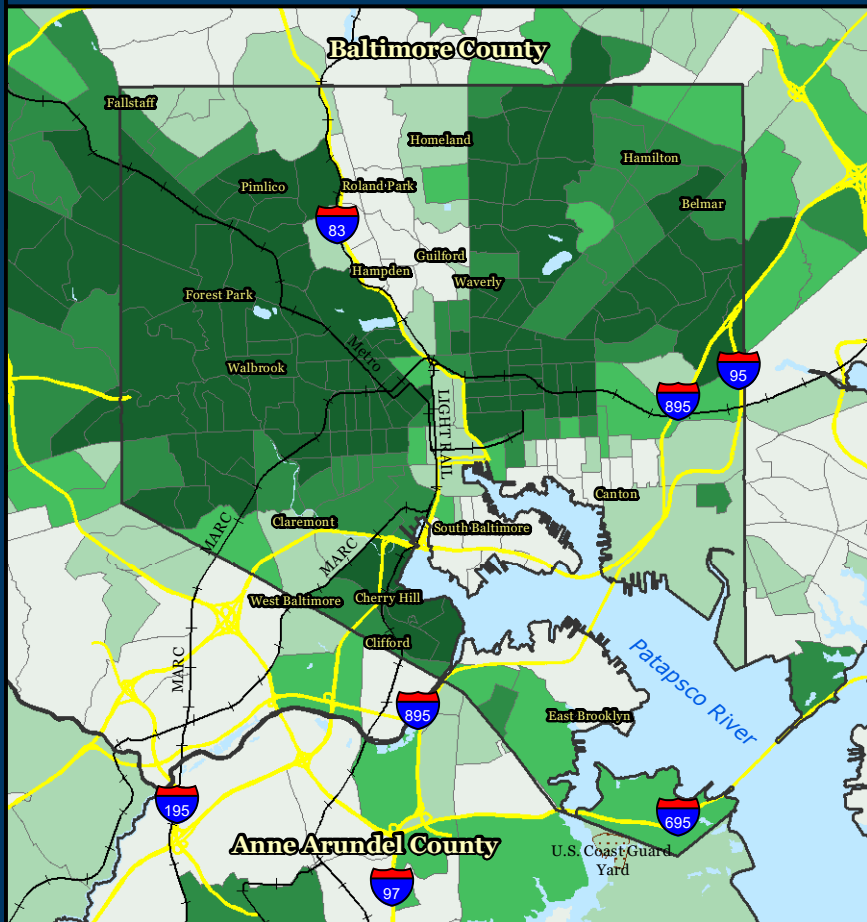

BLACK POPULATION, 2012 - 2016

Source: U.S. Census Bureau, 2012-2016 American Community Survey 5-Year Estimates

BALTIMORE CITY

PERCENT OF TOTAL POPULATION

Census Tracts 2010

- 0% - 10%
- 10.1% - 24%
- 24.1% - 45%
- 45.1% - 74%
- 74.1% - 100%