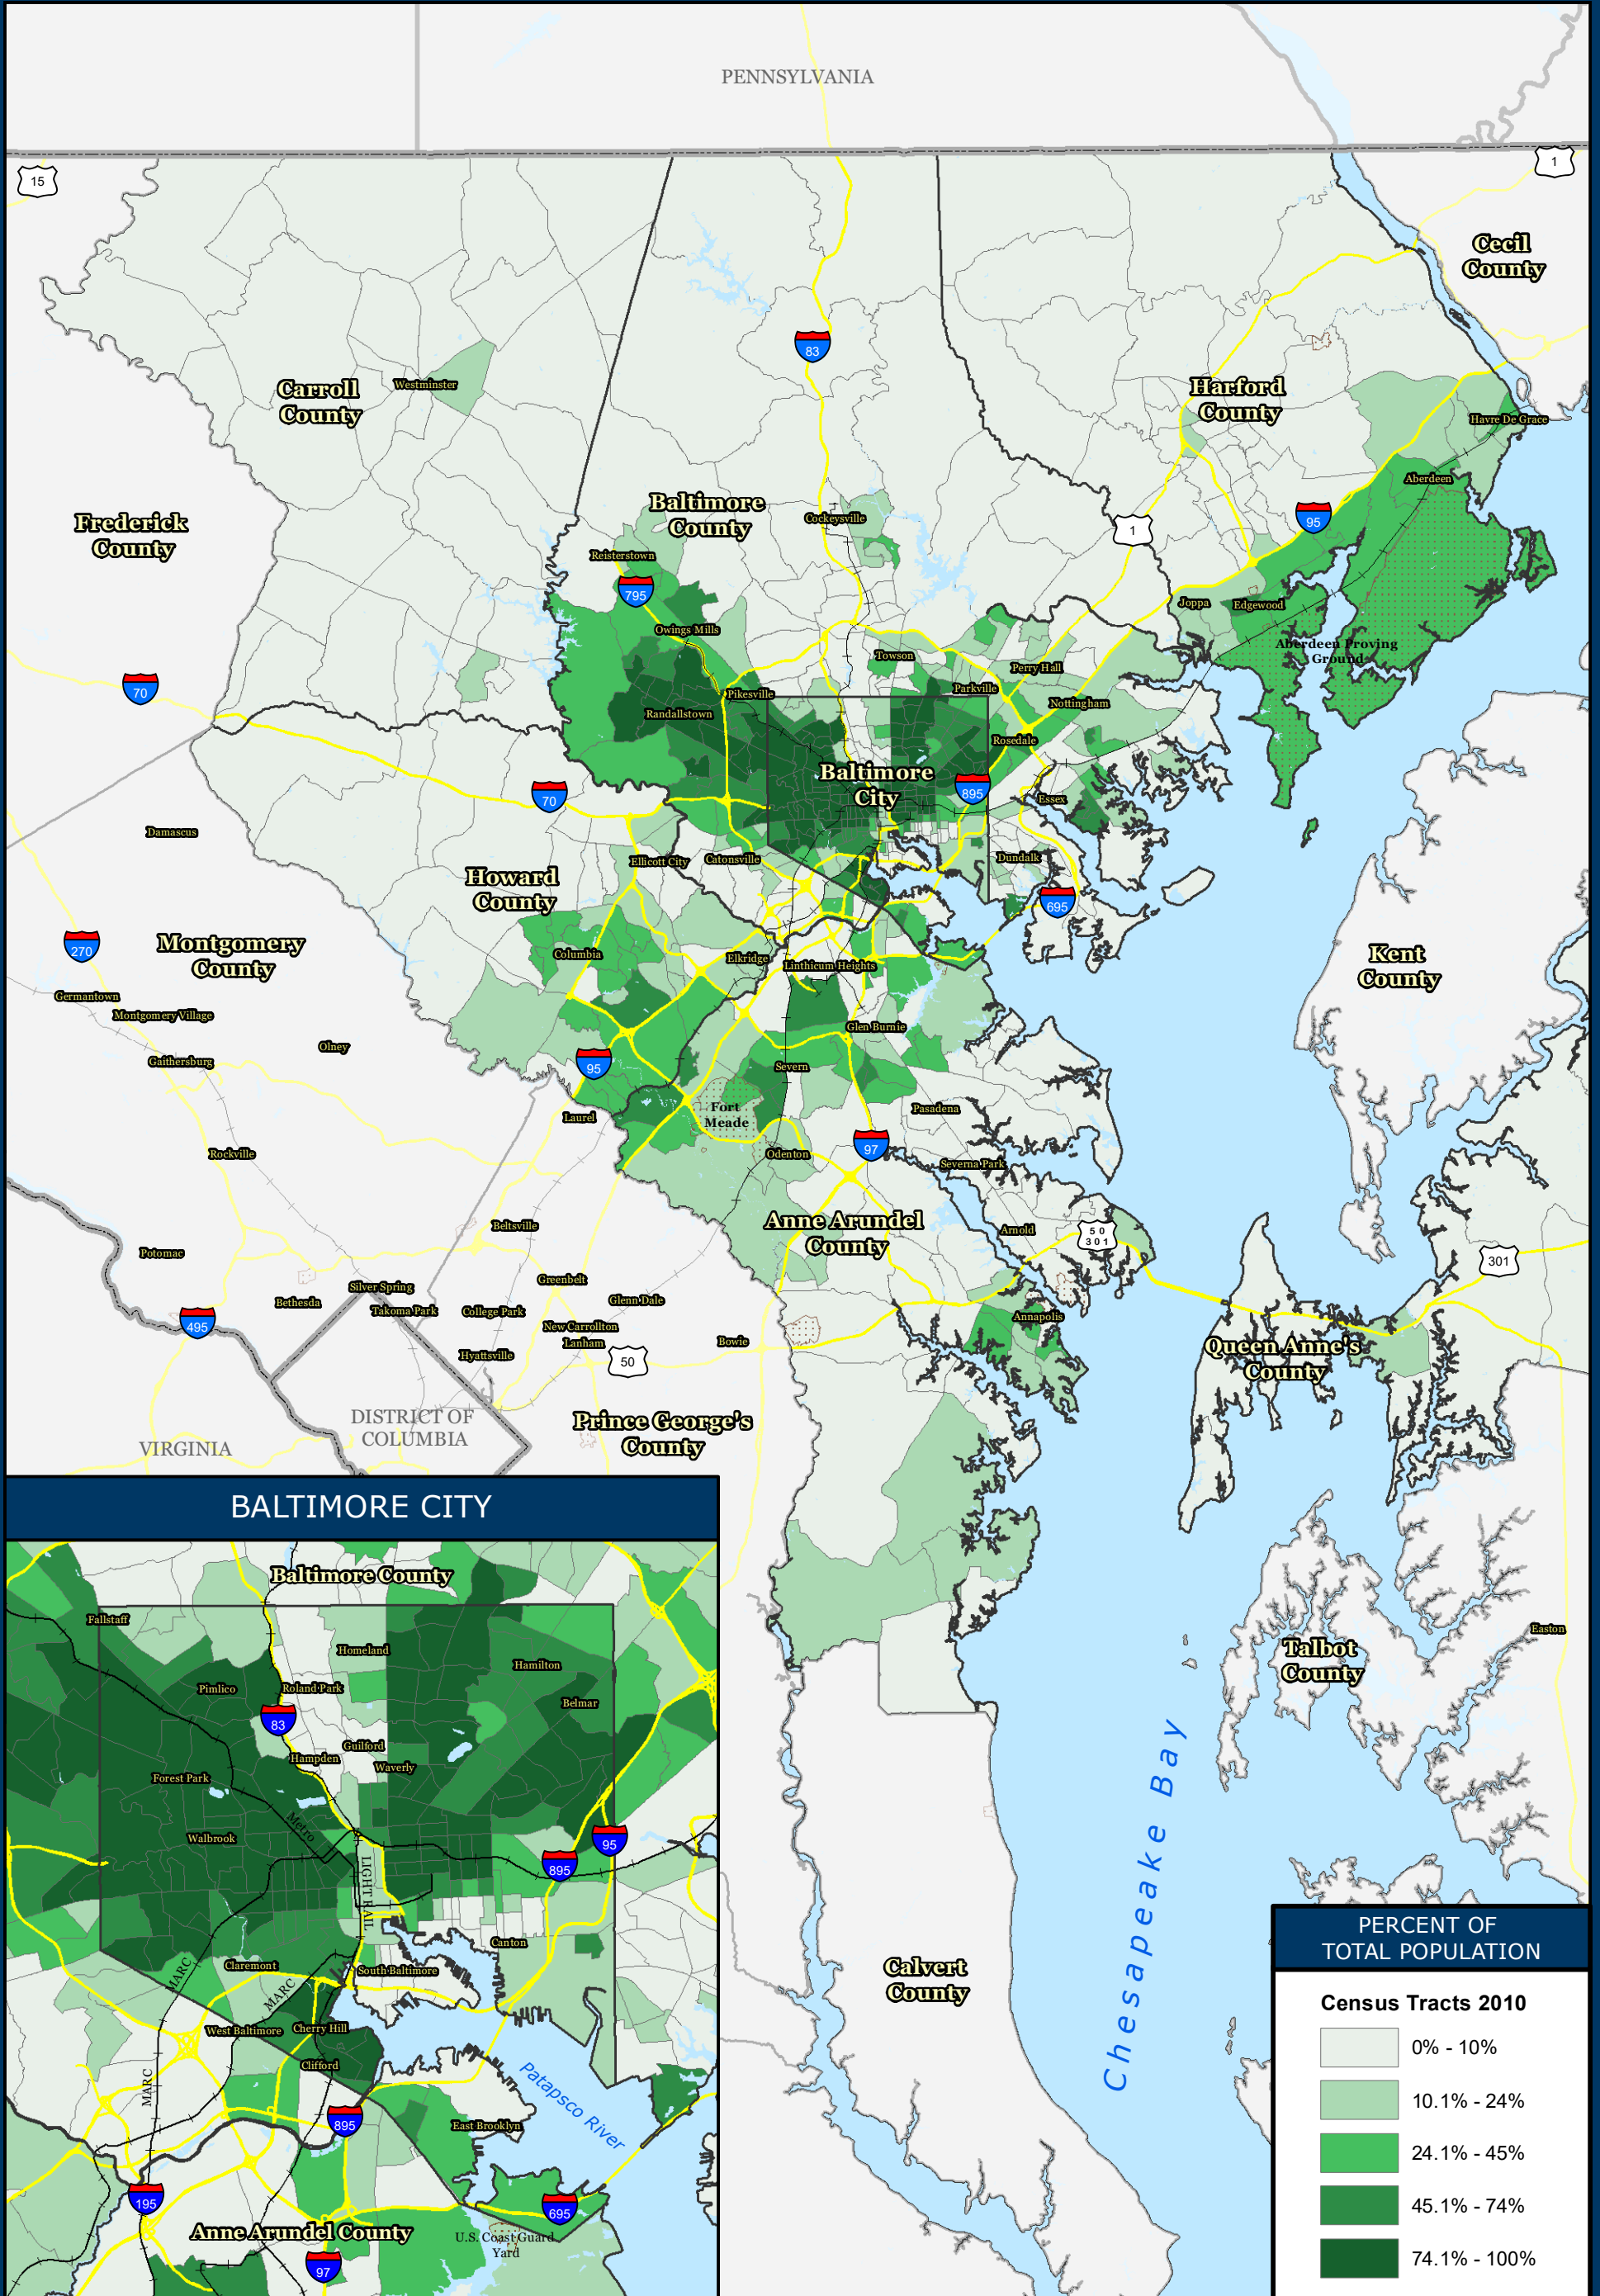

BLACK POPULATION, 2012 - 2016

Source: U.S. Census Bureau, 2012-2016 American Community Survey 5-Year Estimates

BALTIMORE CITY

PERCENT OF TOTAL POPULATION

Census Tracts 2010

- 0% - 10%
- 10.1% - 24%
- 24.1% - 45%
- 45.1% - 74%
- 74.1% - 100%