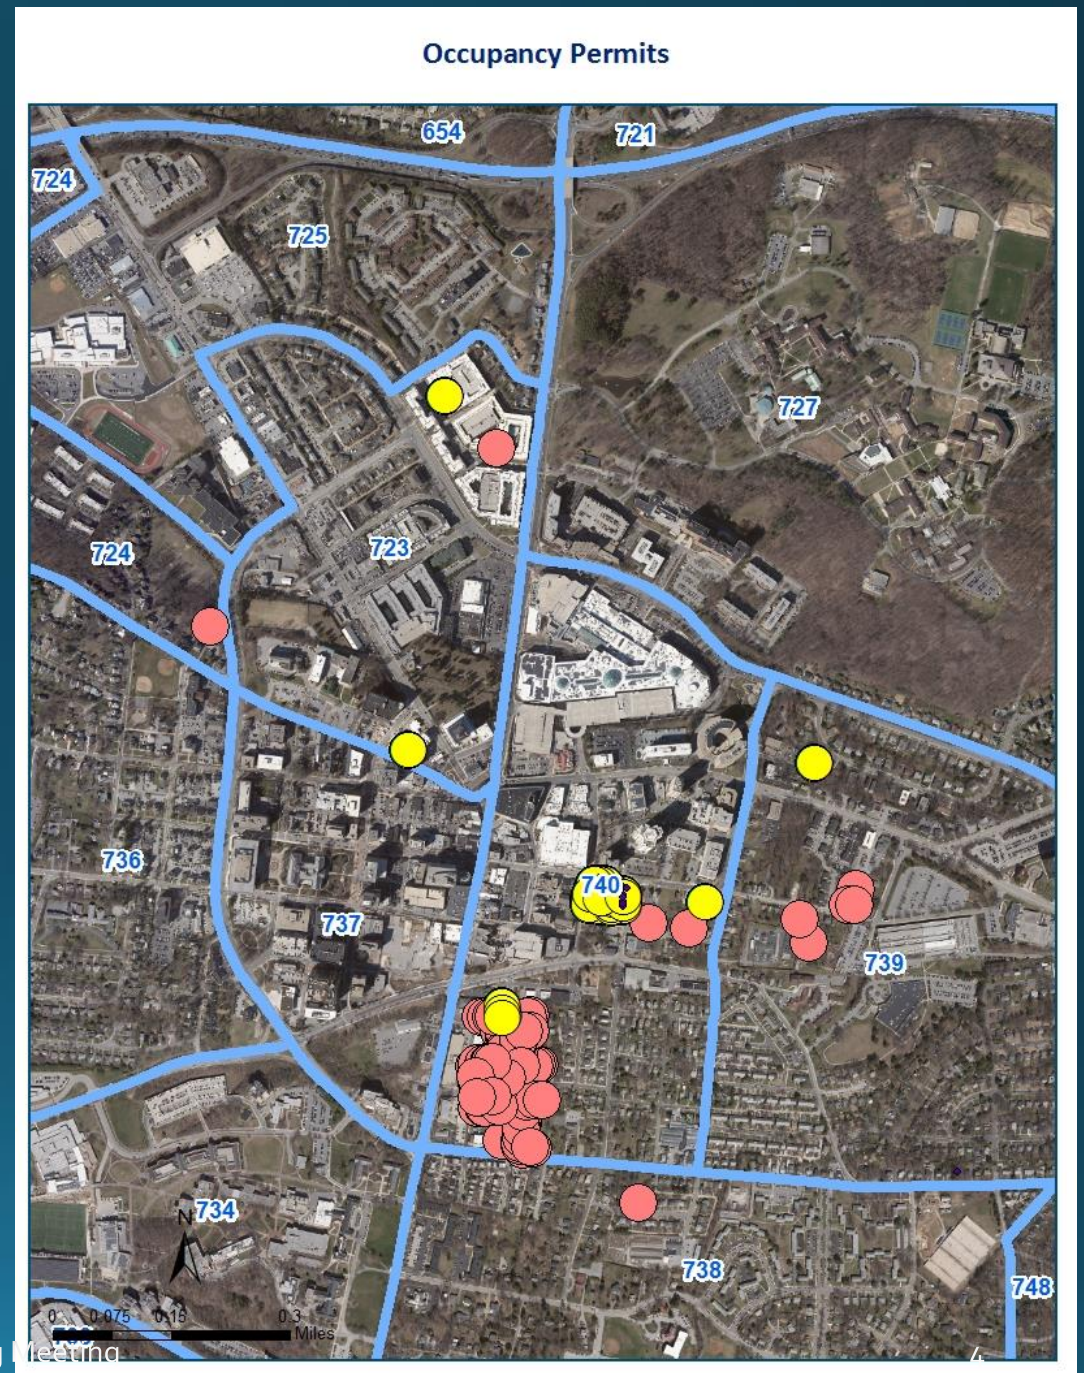

Households

- Base year data
- Occupancy permits & Razing permits
- Approved development
- Land use holding capacity

<http://resources.baltimorecountymd.gov/Documents/Planning/resSevCapacityStudyFinal.pdf>