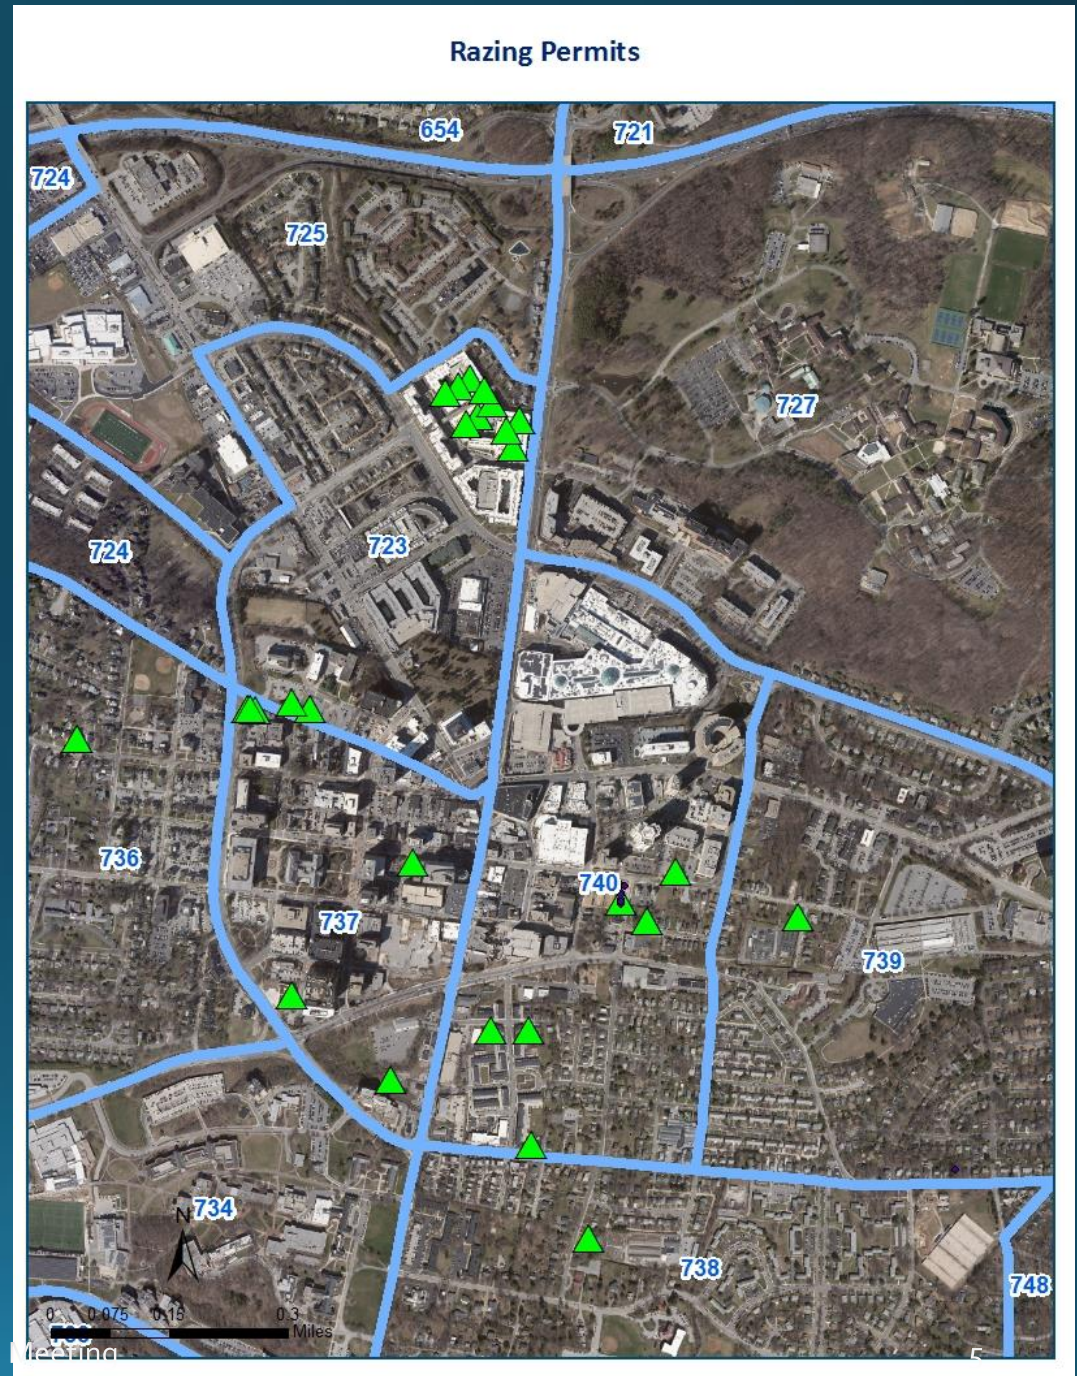

Households

- Base year data
- Occupancy permits & Razing permits
- Approved development
- Land use holding capacity

<http://resources.baltimorecountymd.gov/Documents/Planning/resSevCapacityStudyFinal.pdf>