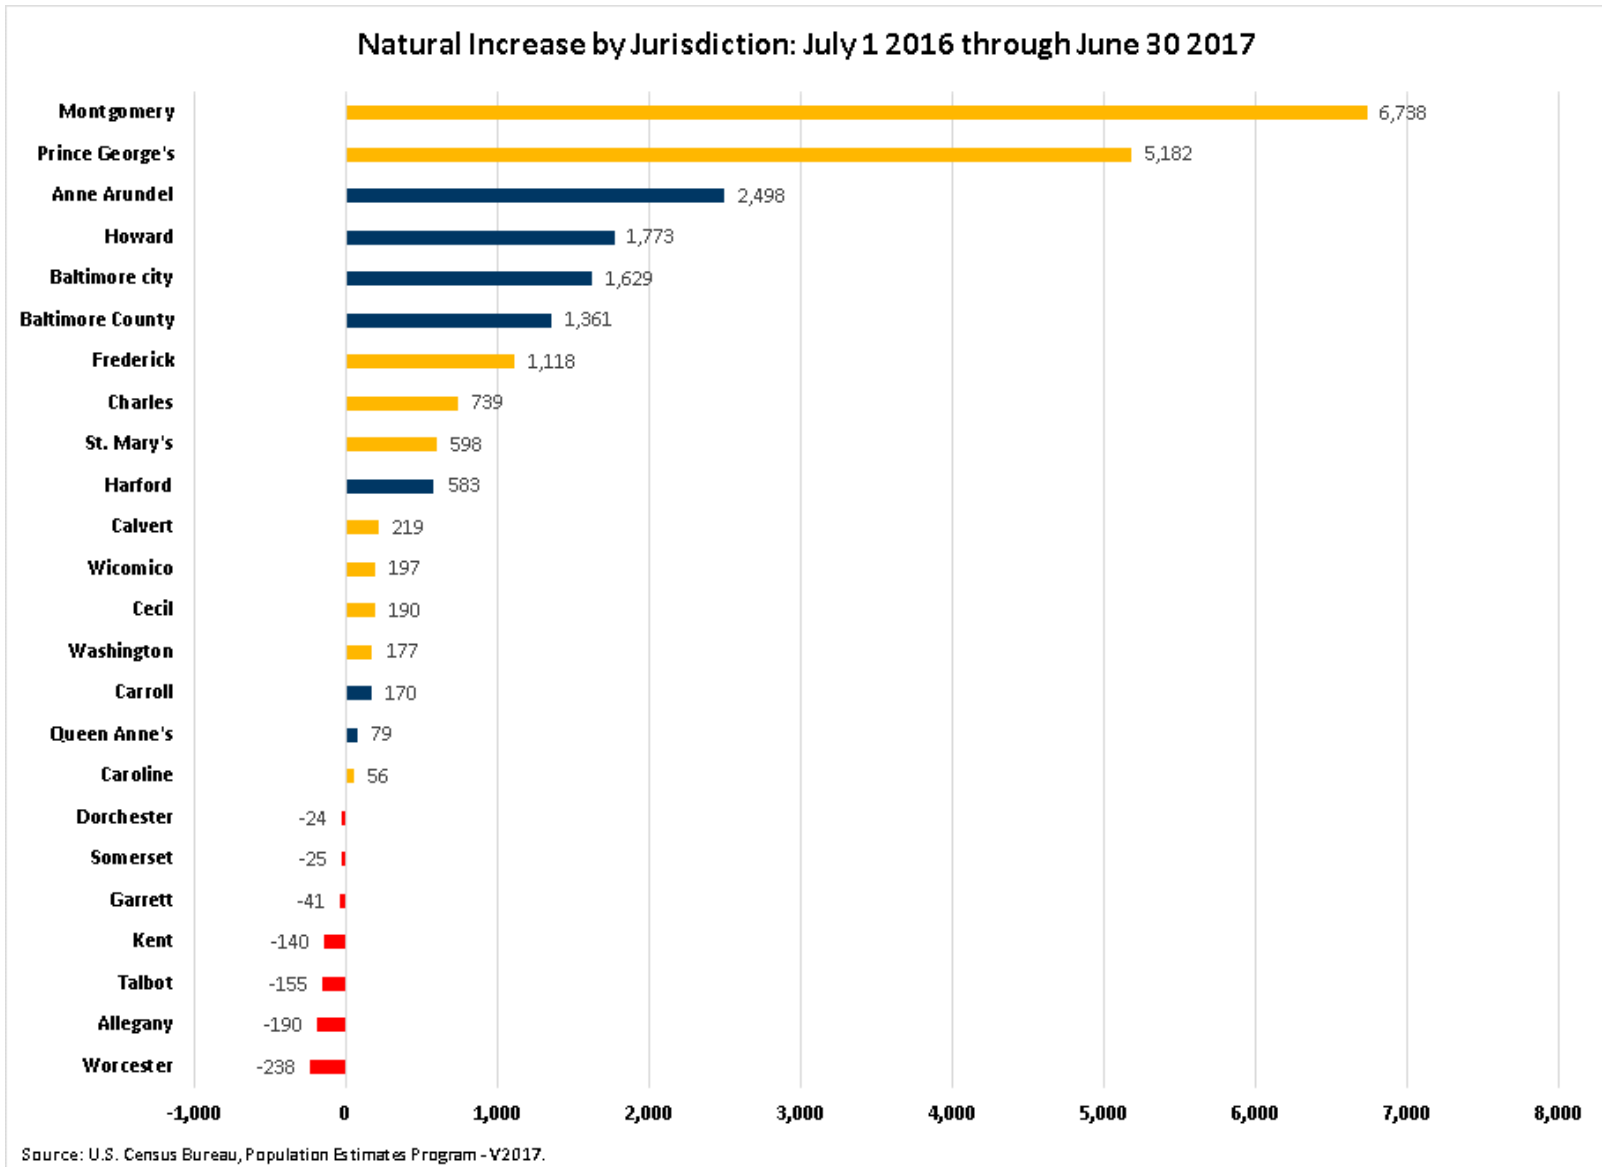

Queen Anne's County – Components of Population Change

Queen Anne's County – Migration

Population Change – All Maryland Jurisdictions

Population Percent Change – All Maryland Jurisdictions

Natural Increase – All Maryland Jurisdictions