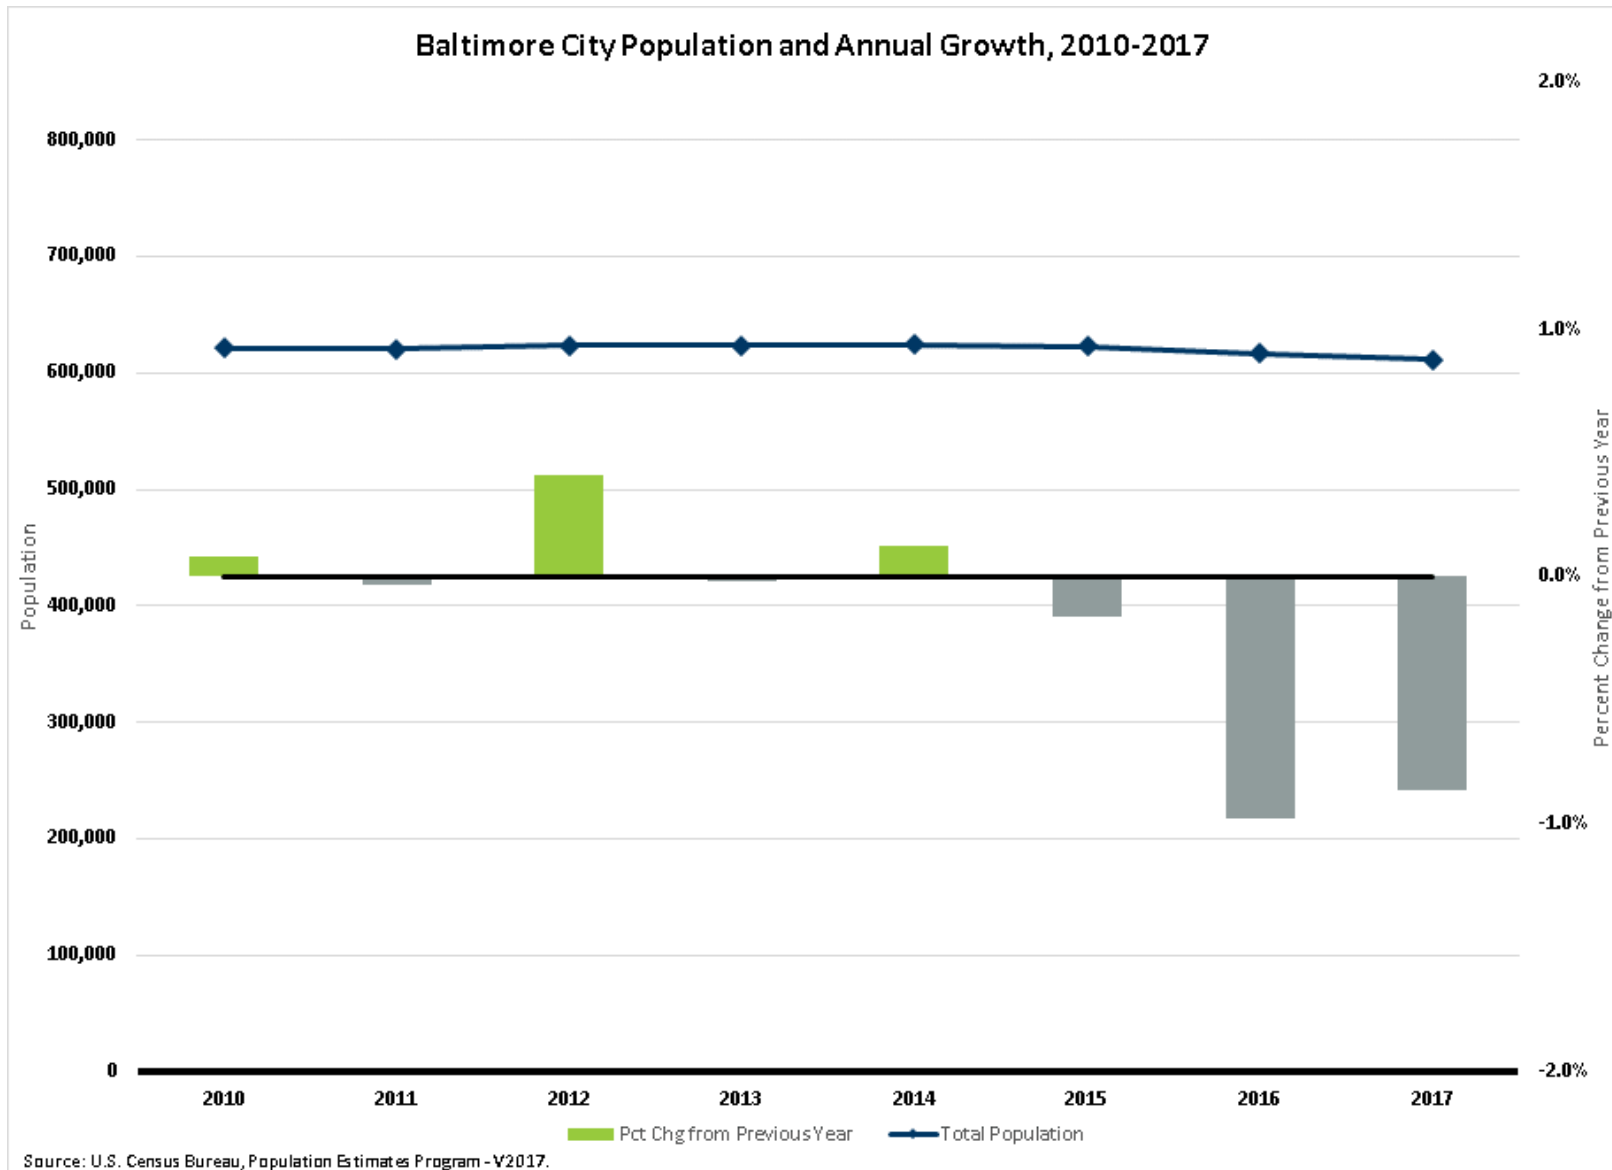

Baltimore City – Population