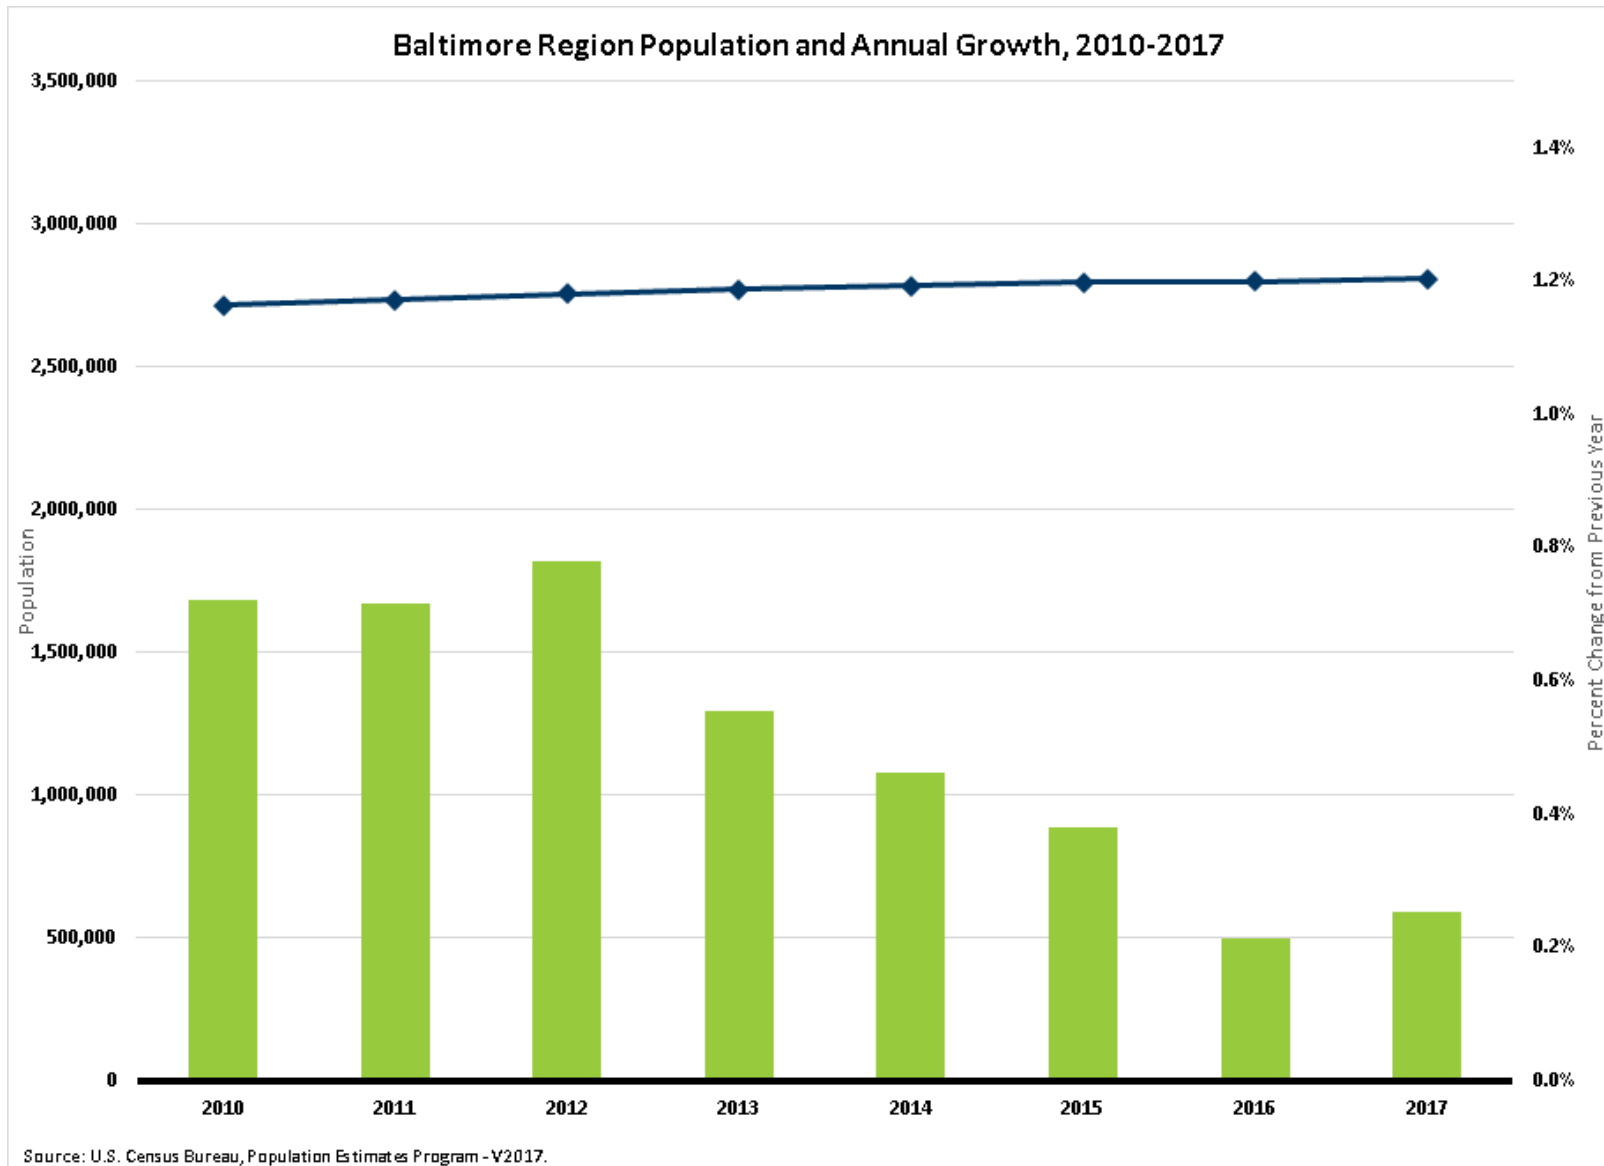

Region – Population