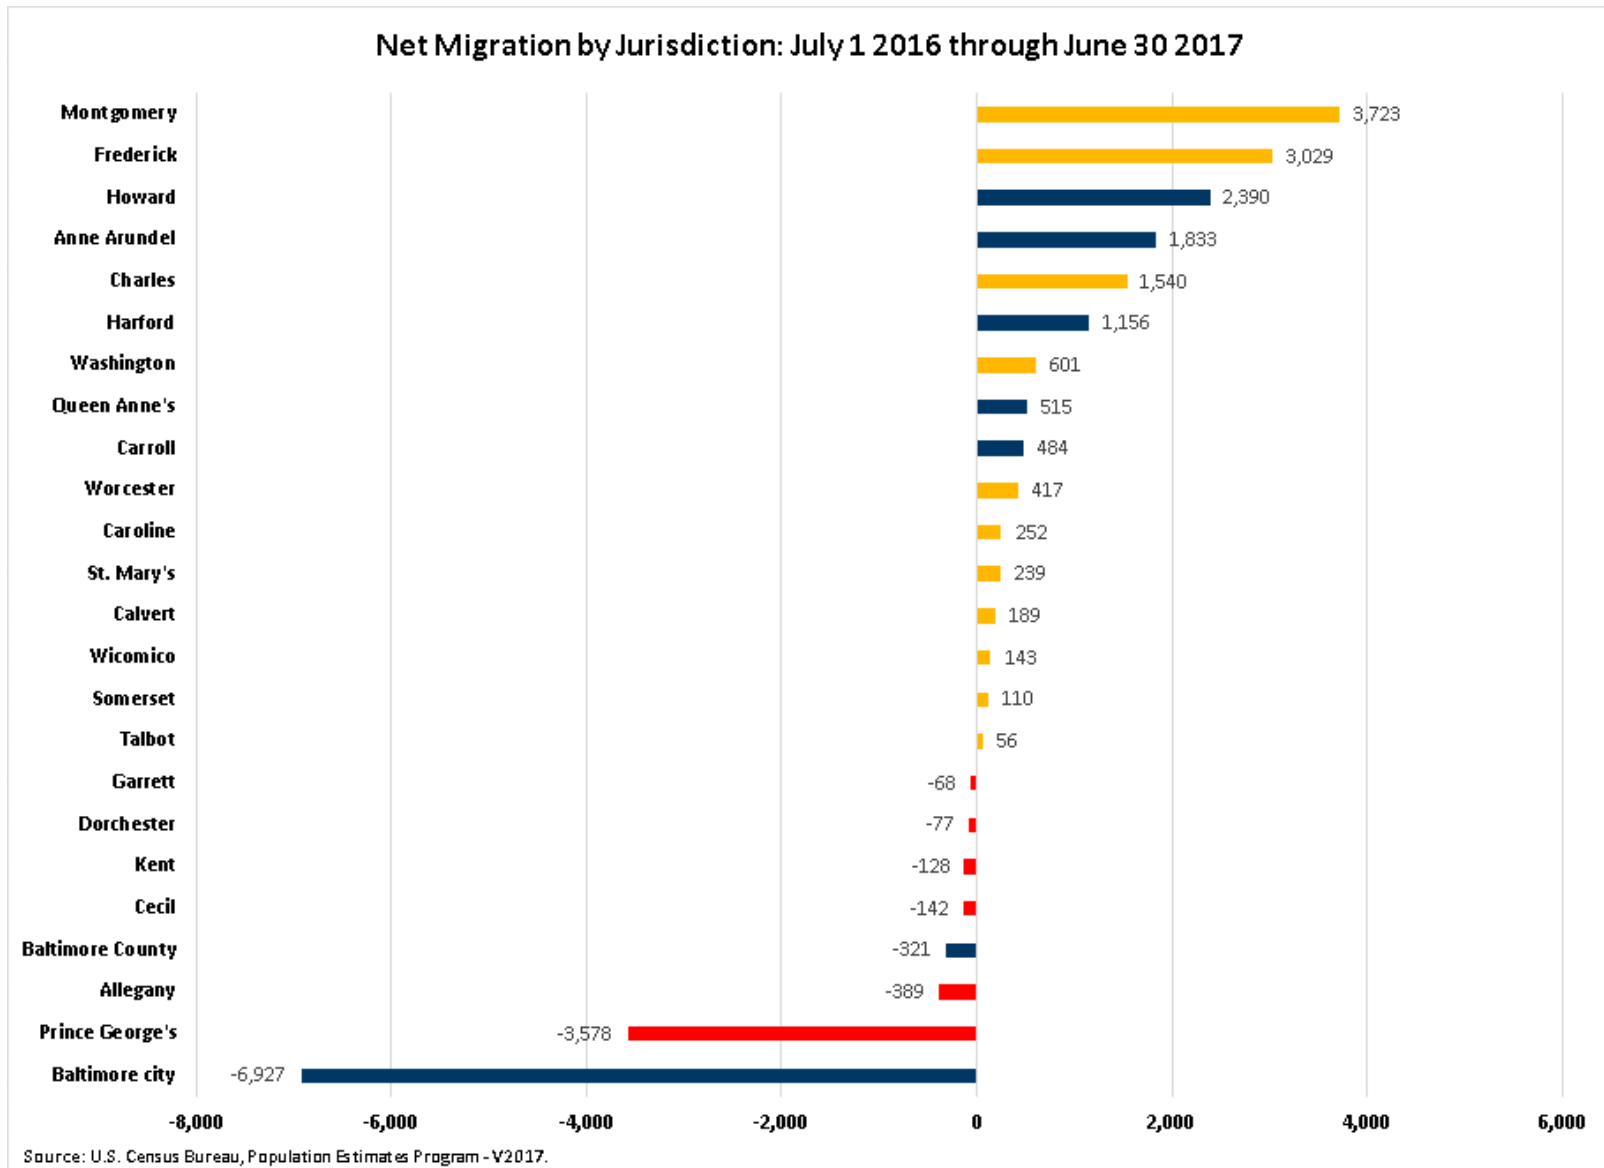

Net Migration – All Maryland Jurisdictions