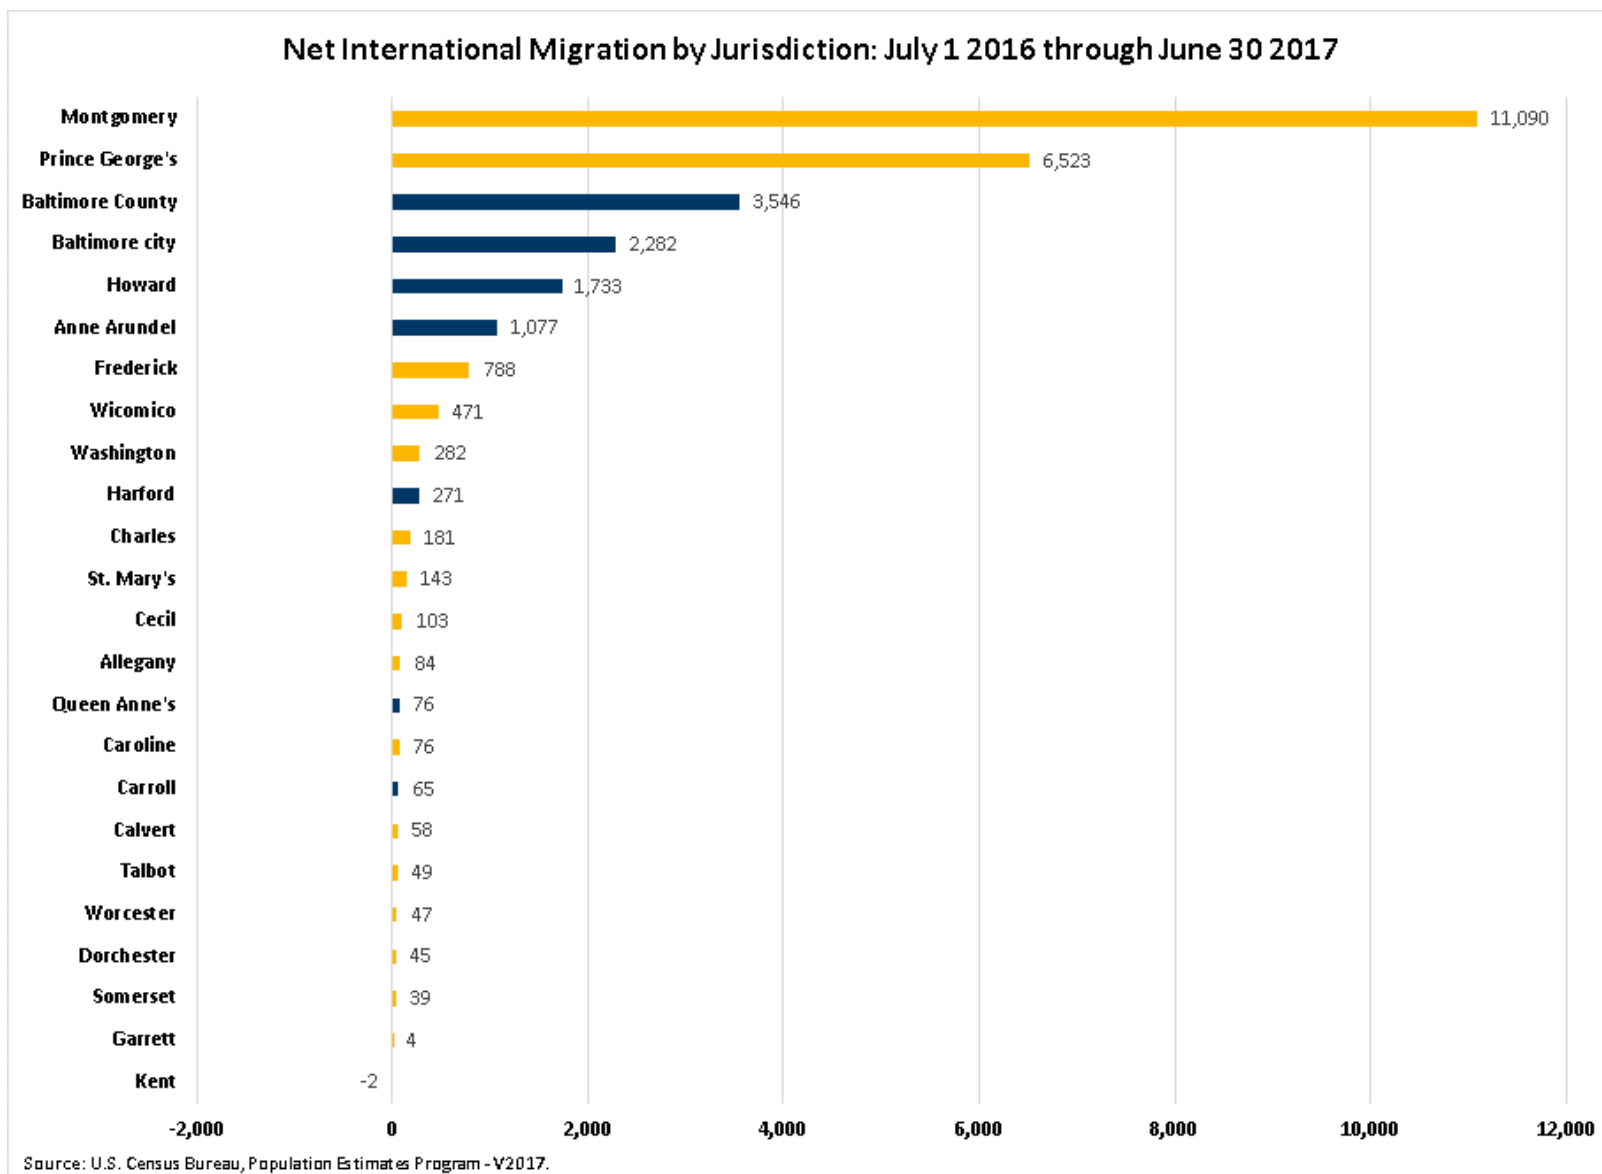

Net International Migration – All Maryland Jurisdictions