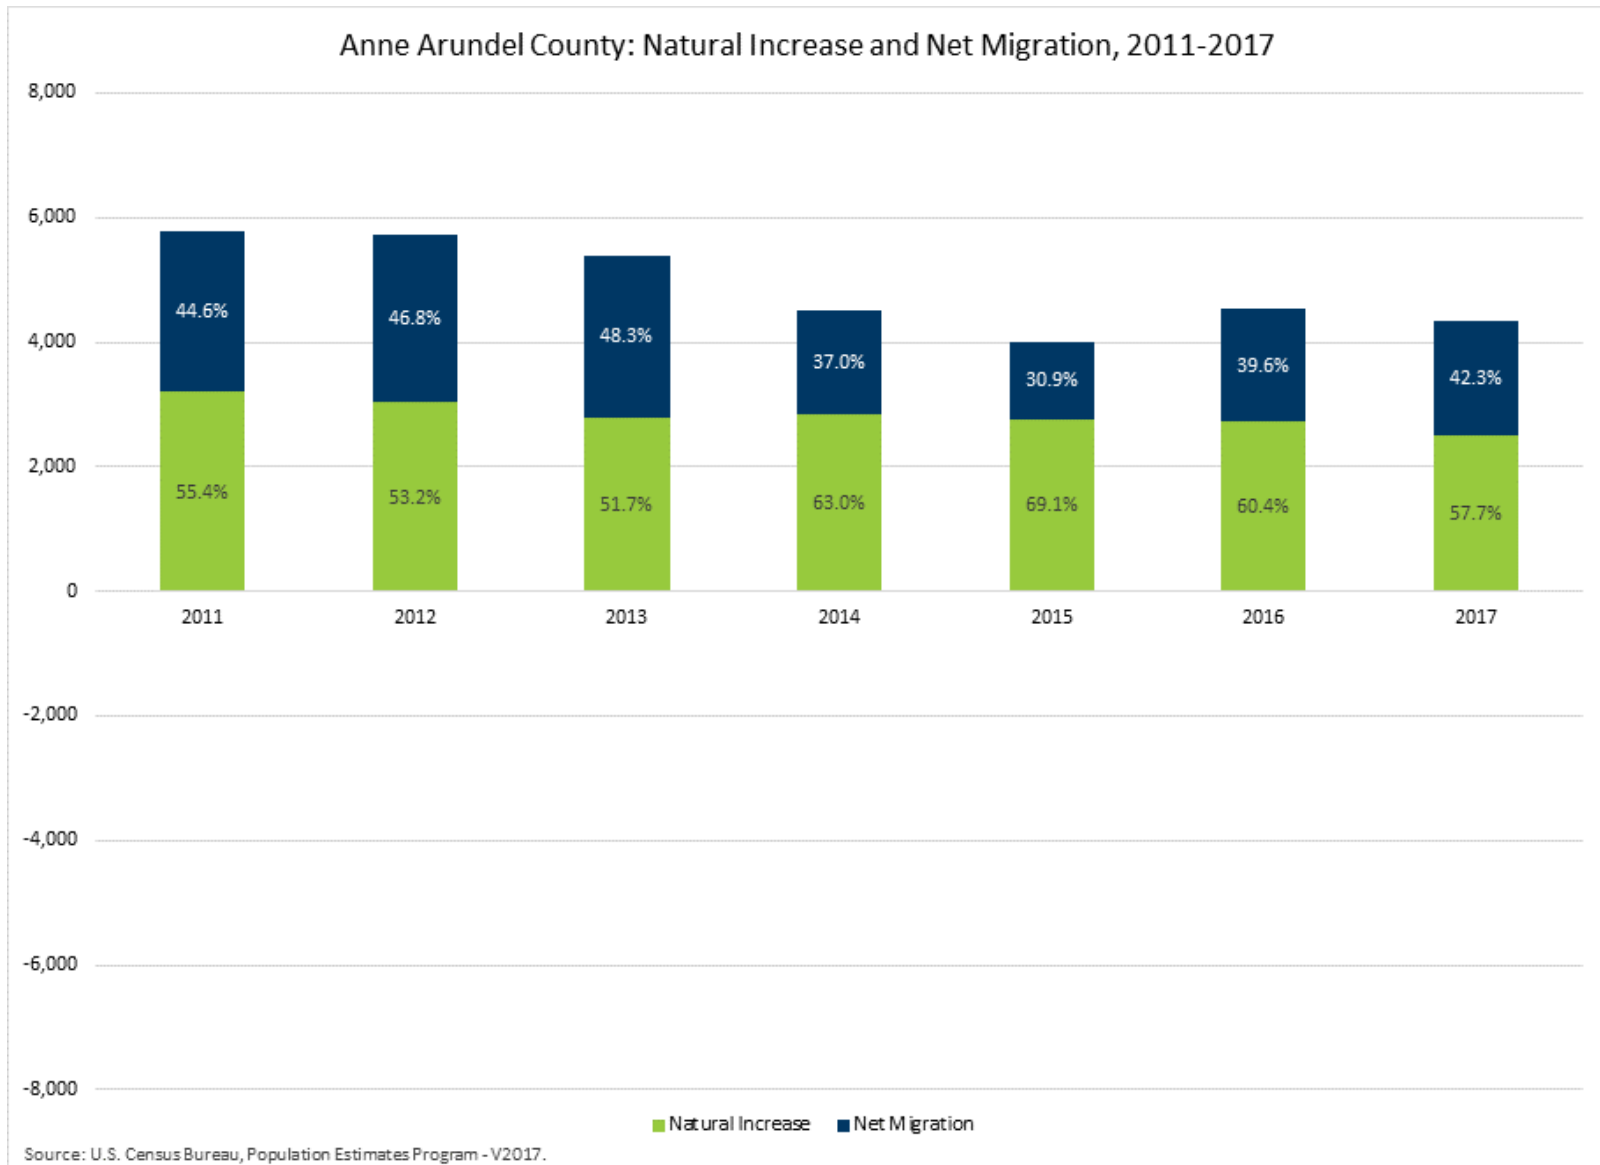

- **June Data Release (County Level)**
 - Population characteristics
 - Age
 - Sex
 - Race
 - Hispanic Origin

Region – Population

Region – Components of Population Change

Region – Migration

Anne Arundel – Population

Anne Arundel – Components of Population Change

Anne Arundel – Migration

Baltimore City – Population

Baltimore City – Components of Population Change

Baltimore City – Migration

Baltimore County – Population