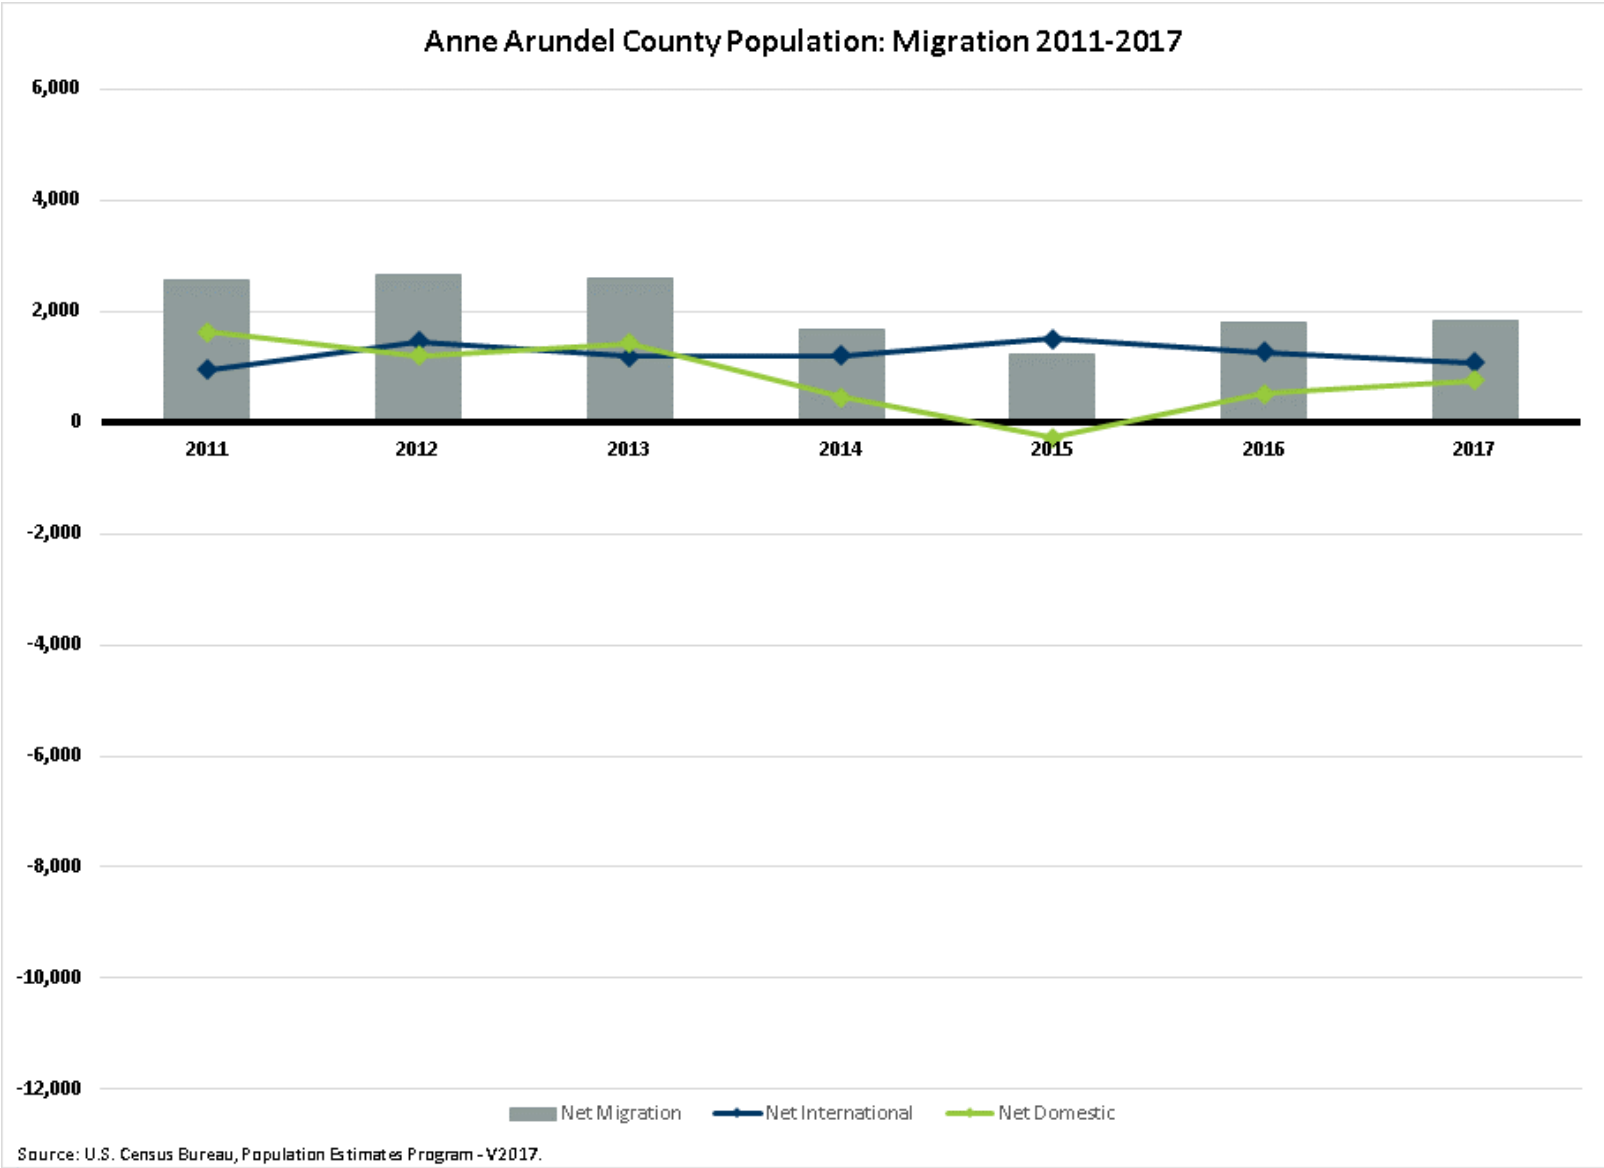

- **June Data Release (County Level)**
 - Population characteristics
 - Age
 - Sex
 - Race
 - Hispanic Origin

Region – Population

Region – Components of Population Change

Region – Migration

Anne Arundel – Population

Anne Arundel – Components of Population Change

Anne Arundel – Migration

Baltimore City – Population

Baltimore City – Components of Population Change

Baltimore City – Migration

Baltimore County – Population

Baltimore County – Components of Population Change

Baltimore County – Migration

Carroll County – Population

Carroll County – Components of Population Change

Carroll County – Migration

Harford County – Population

Harford County – Components of Population Change

Harford County – Migration

Howard County – Population

Howard County – Components of Population Change

Howard County – Migration

Queen Anne's County – Population