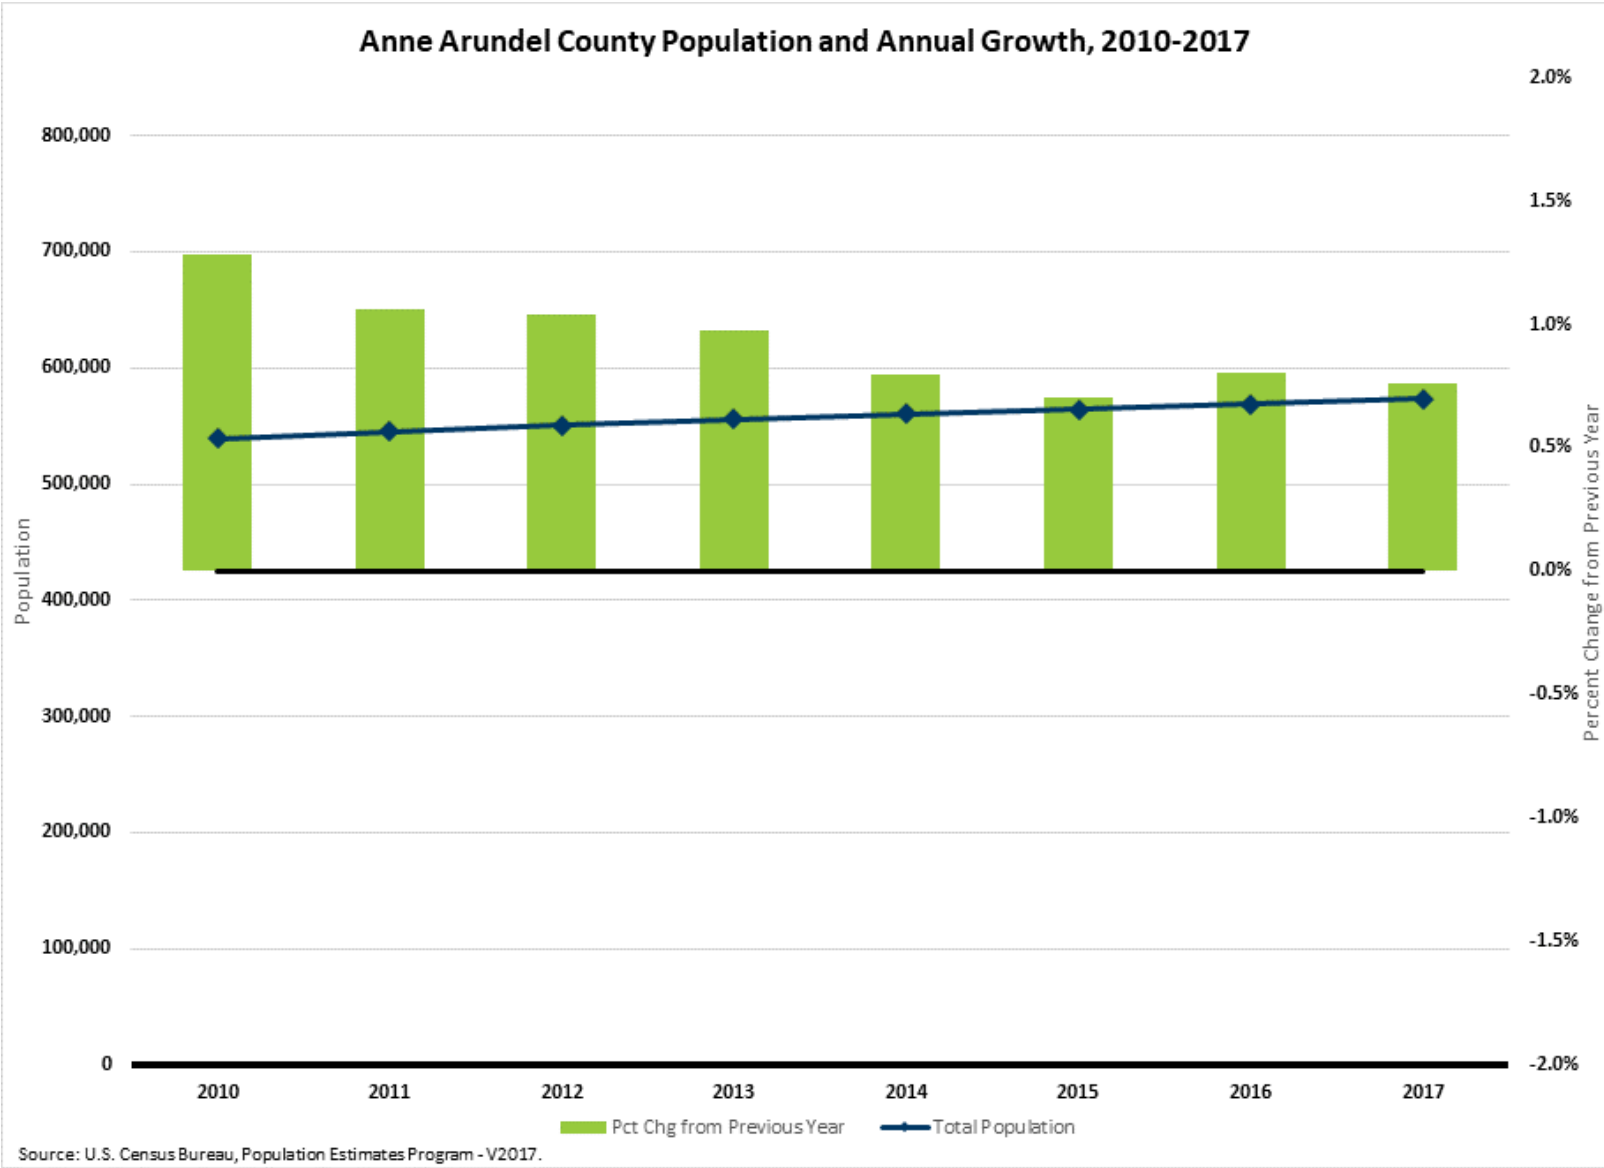

U.S. Census Bureau Population Estimates

Jurisdictional Level Components of Change – V2017

April 25, 2018

U.S. Census Bureau Population Estimates

- **March 22 Data Release (County Level)**
 - Total Population
 - Components of Change
 - Natural Increase
 - Migration

- **June Data Release (County Level)**
 - Population characteristics
 - Age
 - Sex
 - Race
 - Hispanic Origin

Region – Population

Region – Components of Population Change

Region – Migration

Anne Arundel – Population

Anne Arundel – Components of Population Change

Anne Arundel – Migration

Baltimore City – Population

Baltimore City – Components of Population Change

Baltimore City – Migration

Baltimore County – Population