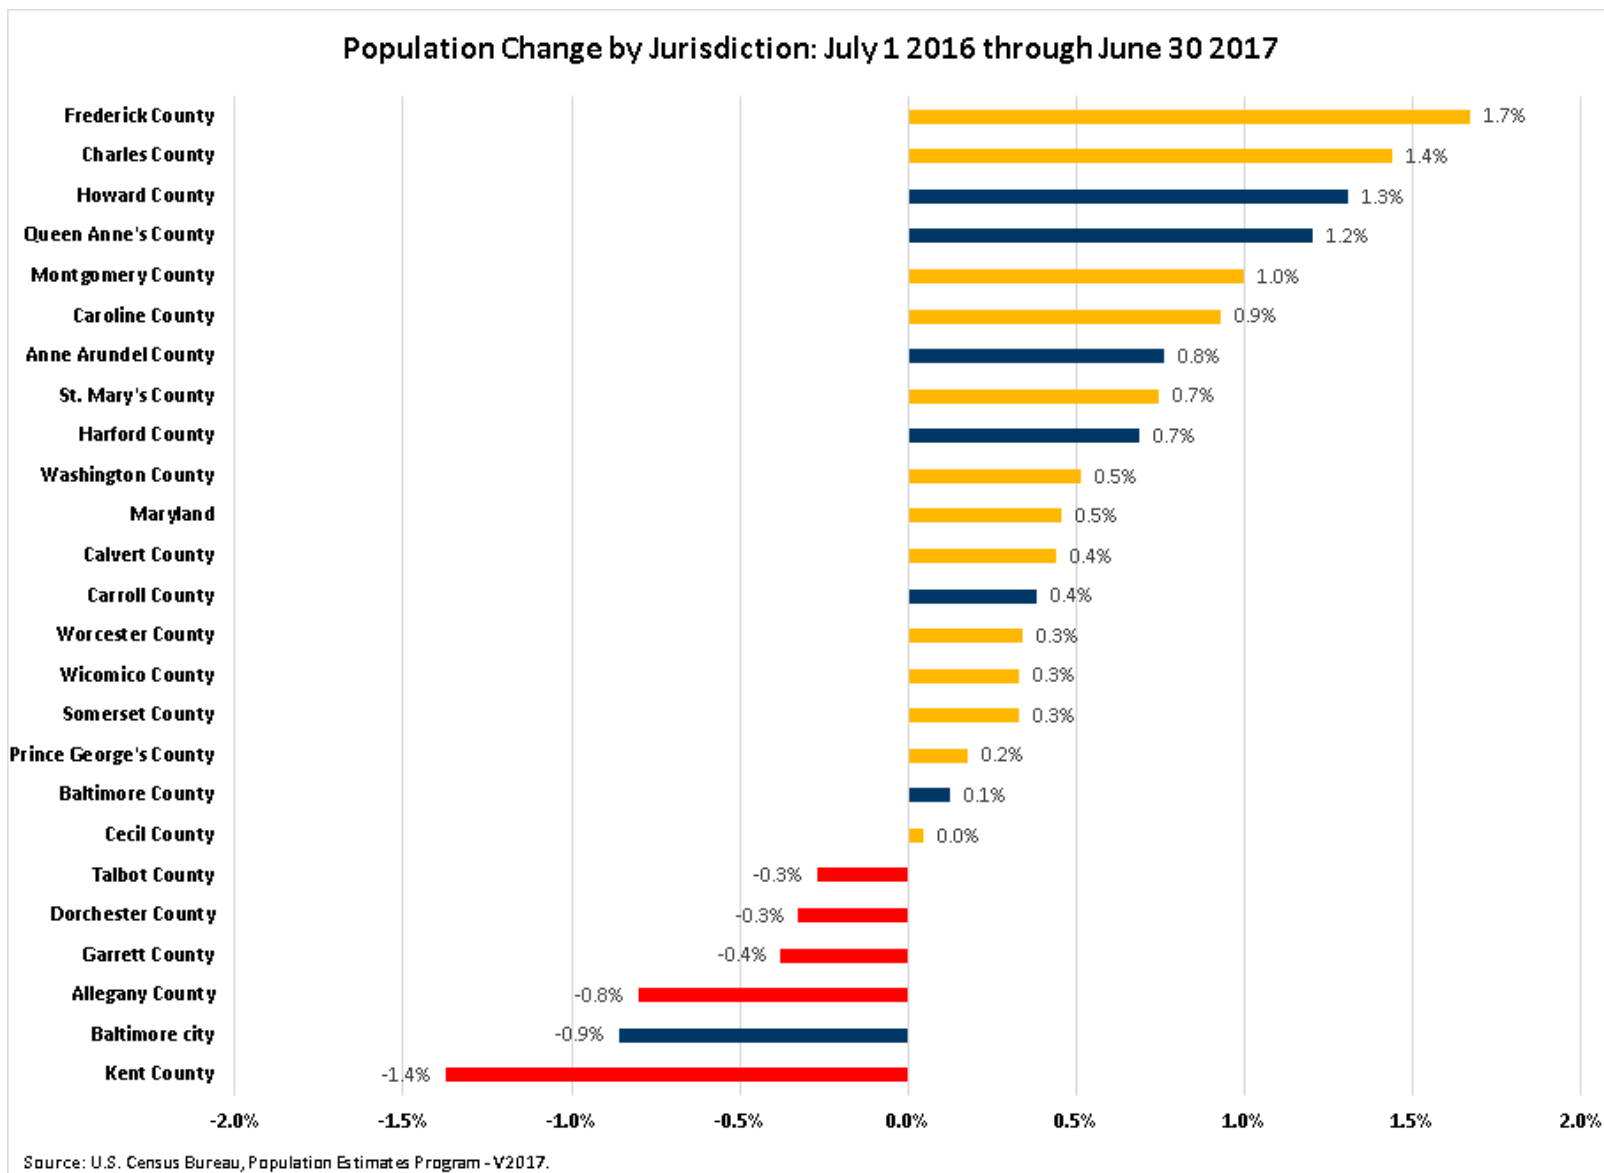

Queen Anne's County – Components of Population Change

Queen Anne's County – Migration

Population Change – All Maryland Jurisdictions

Population Percent Change – All Maryland Jurisdictions

Natural Increase – All Maryland Jurisdictions