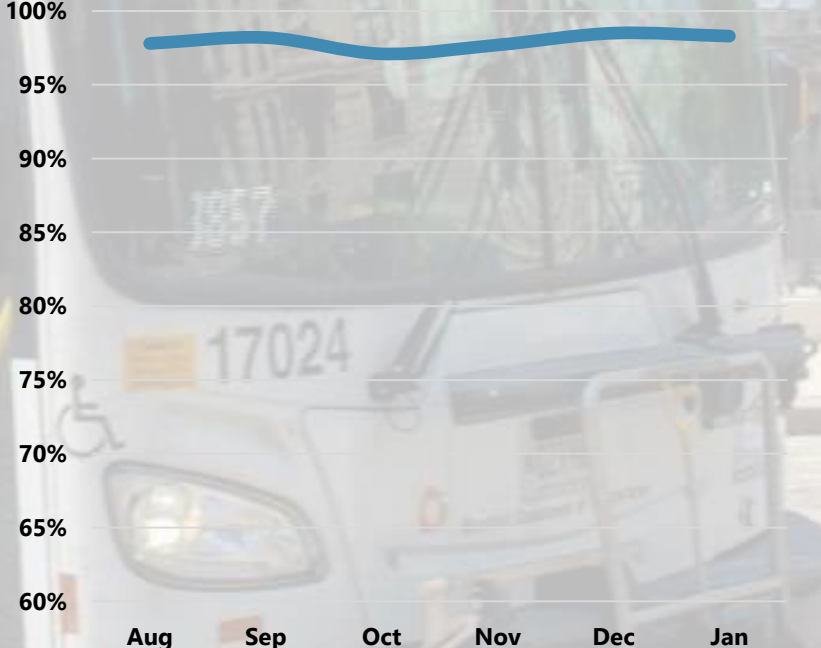

MTA Performance Updates

Baltimore Regional Transit Commission

March 2025

MDOT

MARYLAND DEPARTMENT
OF TRANSPORTATION

MARYLAND TRANSIT
ADMINISTRATION

Core Bus

Service Delivery

On-Time Performance

Real-Time Availability

Light Rail

Service Delivery

On-Time Performance

Real-Time Availability

Metro

Service Delivery