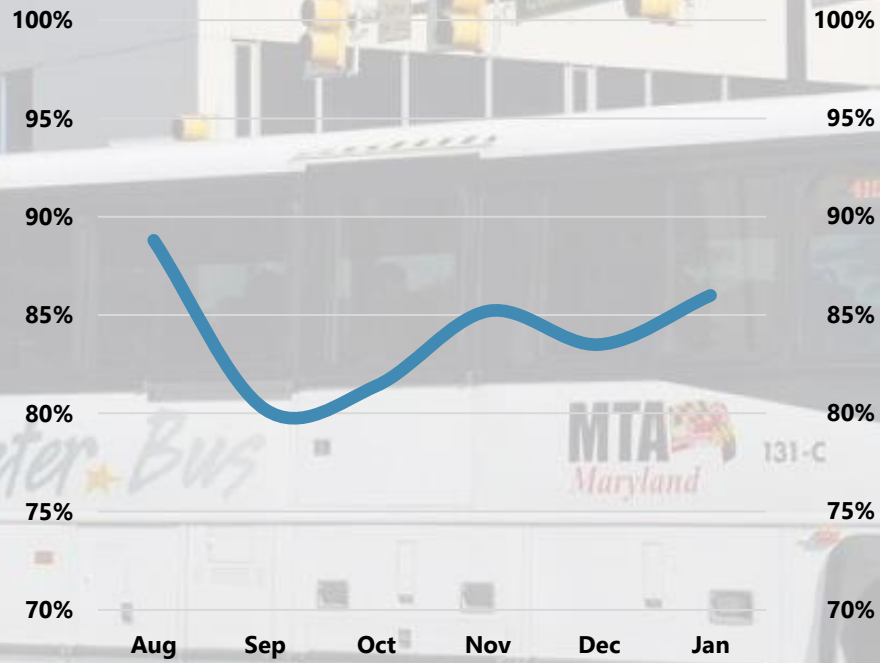

On-Time Performance

Real-Time Availability

MARC

Service Delivery

On-Time Performance

Real-Time Availability

Commuter Bus

Service Delivery

On-Time Performance

Real-Time Availability

Mobility

On-Time Performance

Fixed-Route Equivalency

Ridership

Total MTA Ridership by Month

Hiring