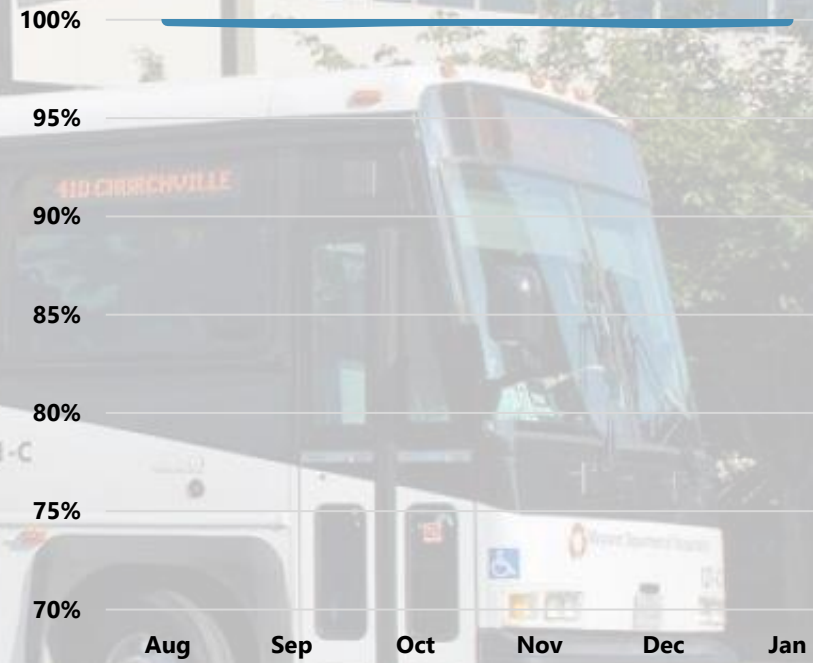

On-Time Performance

Real-Time Availability

Light Rail

Service Delivery

On-Time Performance

Real-Time Availability

Metro

Service Delivery

On-Time Performance

Real-Time Availability

MARC

Service Delivery

On-Time Performance

Real-Time Availability

Commuter Bus

Service Delivery

On-Time Performance

Real-Time Availability

Mobility

On-Time Performance

Fixed-Route Equivalency

Ridership

Total MTA Ridership by Month

Hiring