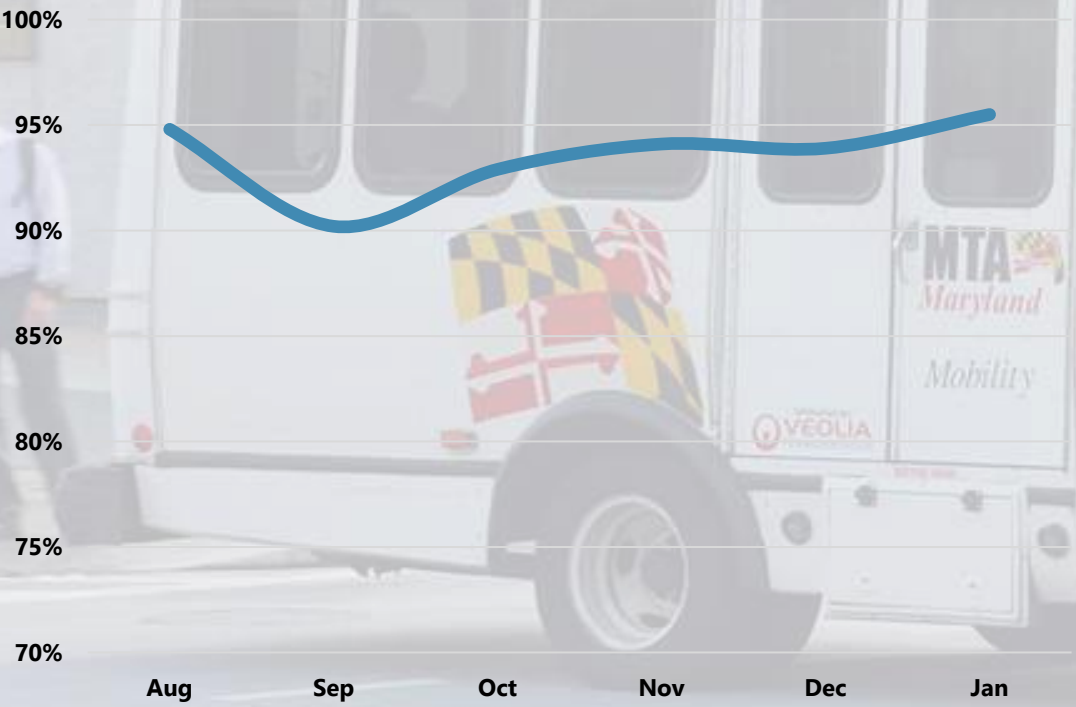

MTA Performance Updates

Baltimore Regional Transit Commission

March 2025

MDOT

MARYLAND DEPARTMENT
OF TRANSPORTATION

MARYLAND TRANSIT
ADMINISTRATION

Core Bus

Service Delivery

On-Time Performance

Real-Time Availability

Light Rail

Service Delivery

On-Time Performance

Real-Time Availability

Metro

Service Delivery

On-Time Performance

Real-Time Availability

Mobility

On-Time Performance

Fixed-Route Equivalency

Ridership

Total MTA Ridership by Month

Hiring