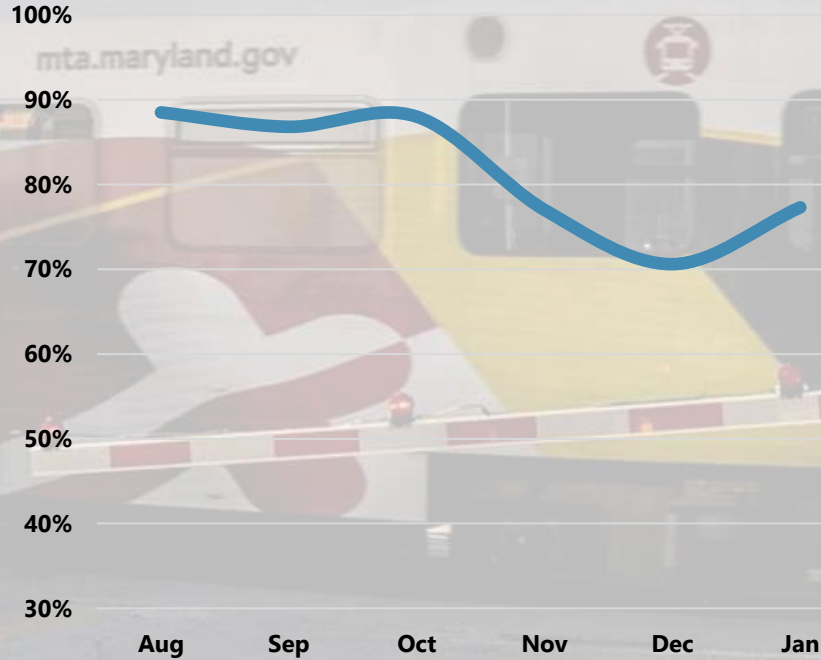

MTA Performance Updates

Baltimore Regional Transit Commission

March 2025

MDOT

MARYLAND DEPARTMENT
OF TRANSPORTATION

MARYLAND TRANSIT
ADMINISTRATION

Core Bus

Service Delivery

On-Time Performance

Real-Time Availability

Light Rail

Service Delivery

On-Time Performance

Real-Time Availability

Metro

Service Delivery

On-Time Performance

Real-Time Availability

MARC

Service Delivery

On-Time Performance

Real-Time Availability

Commuter Bus

Service Delivery