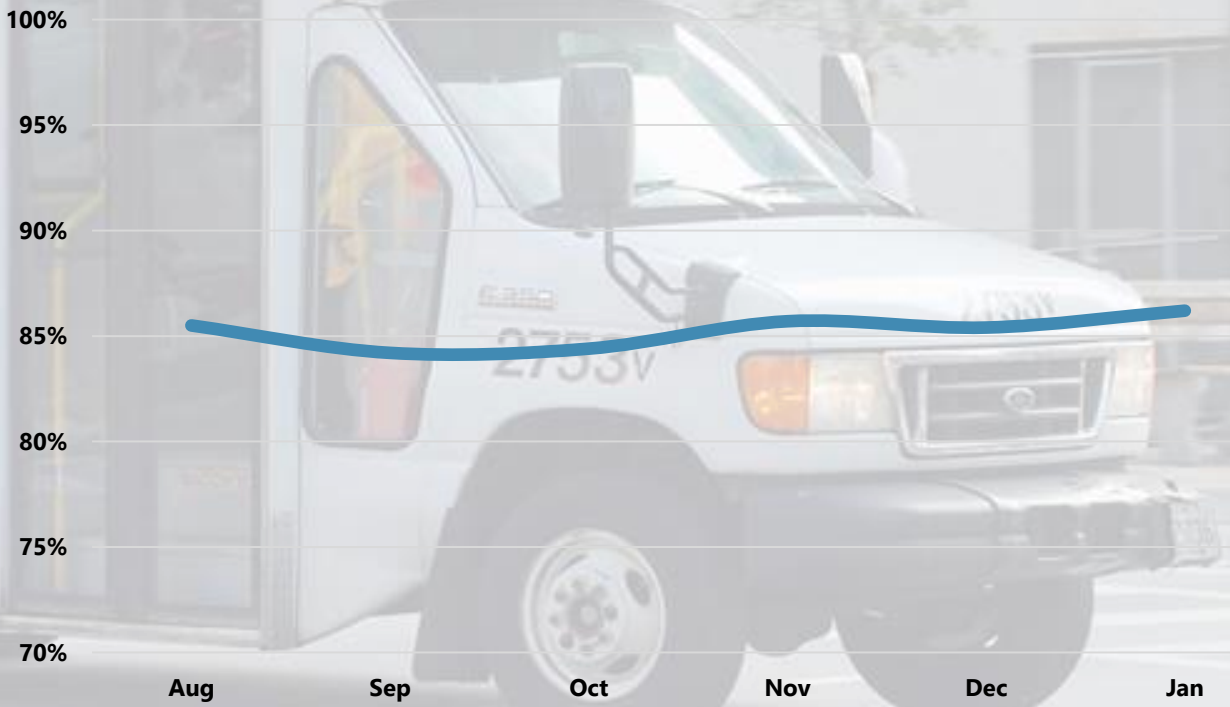

On-Time Performance

Real-Time Availability

Light Rail

Service Delivery

On-Time Performance

Real-Time Availability

Metro

Service Delivery

On-Time Performance

Real-Time Availability

Mobility

On-Time Performance

Fixed-Route Equivalency

Ridership

Total MTA Ridership by Month

Hiring