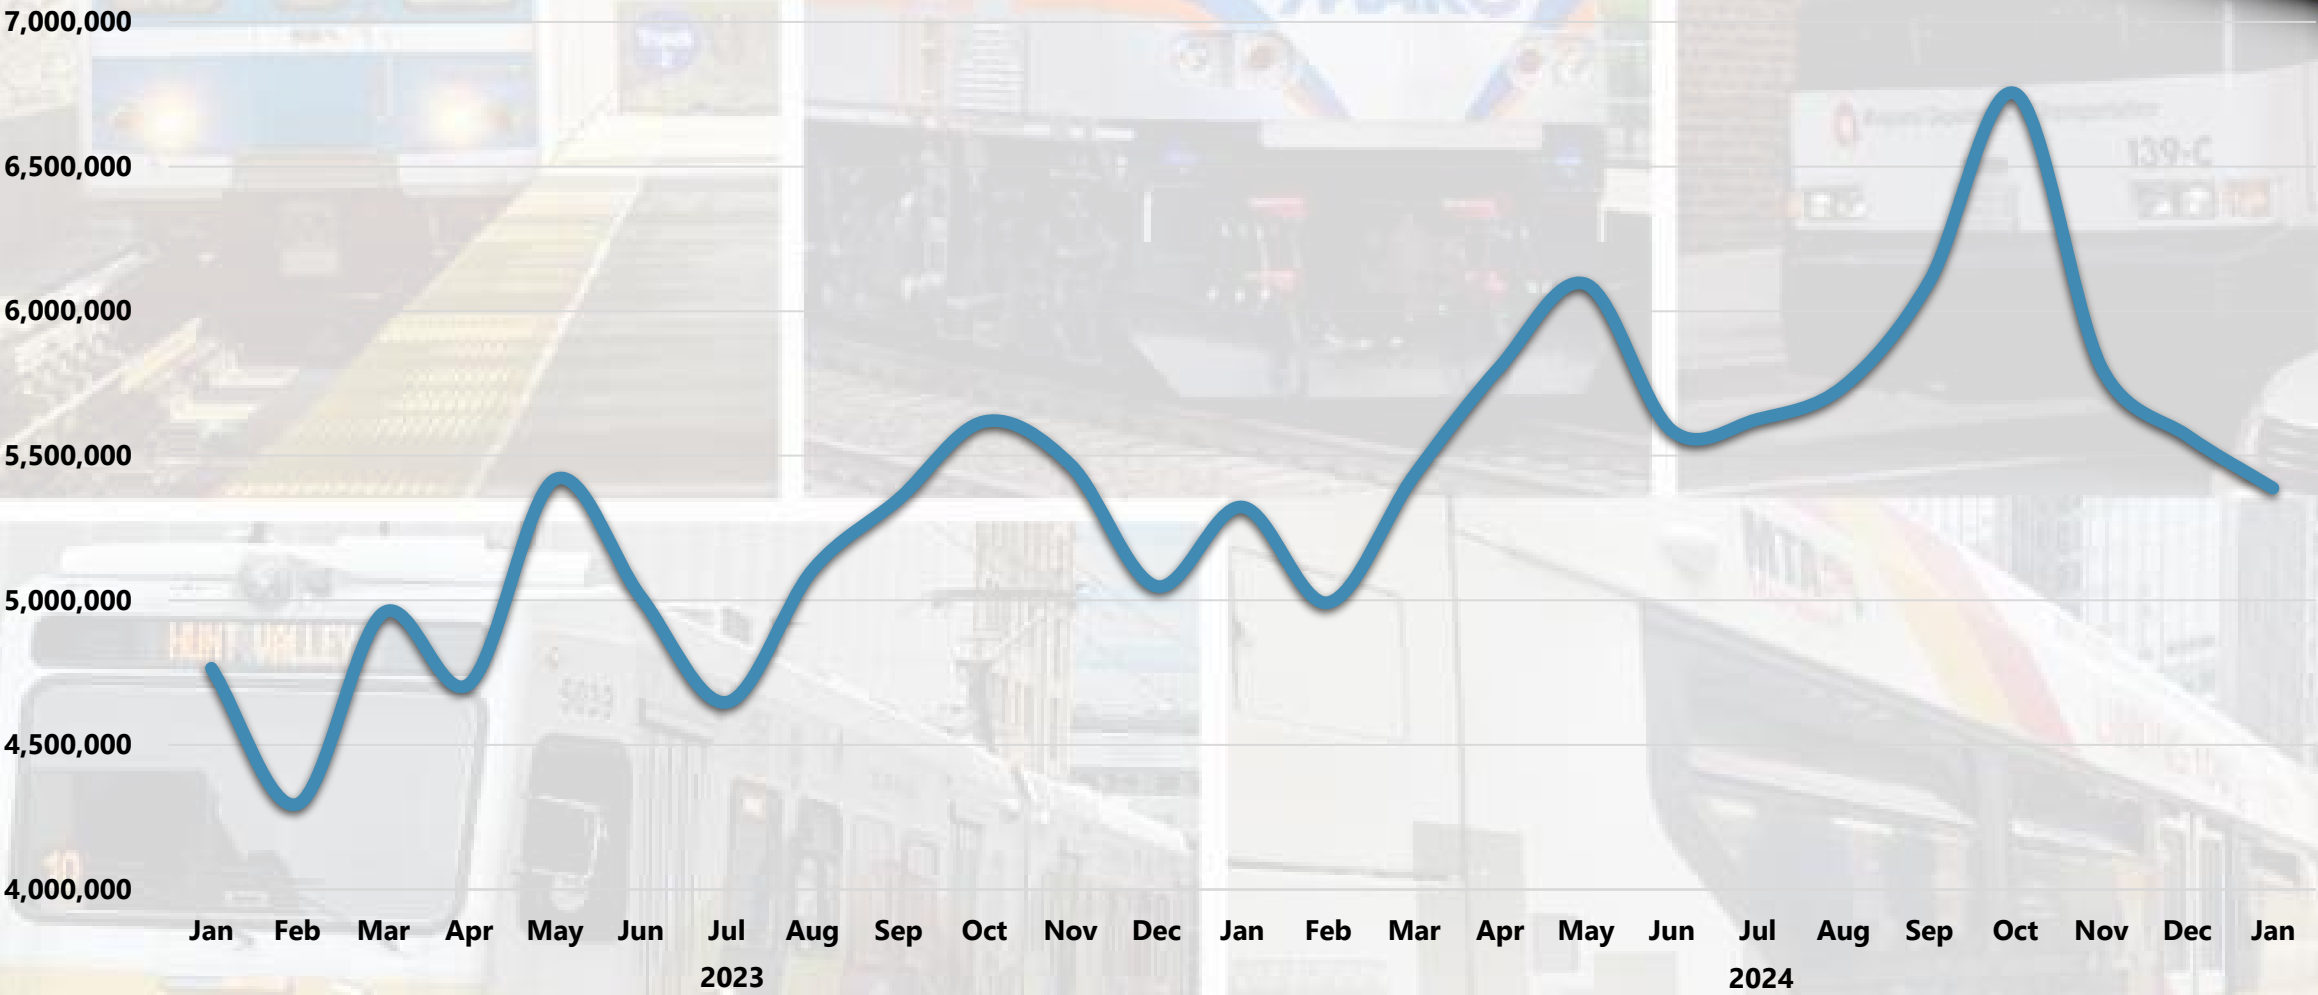

On-Time Performance

Real-Time Availability

Light Rail

Service Delivery

On-Time Performance

Real-Time Availability

Metro

Service Delivery

On-Time Performance

Real-Time Availability

Mobility

On-Time Performance

Fixed-Route Equivalency

Ridership

Total MTA Ridership by Month

Hiring