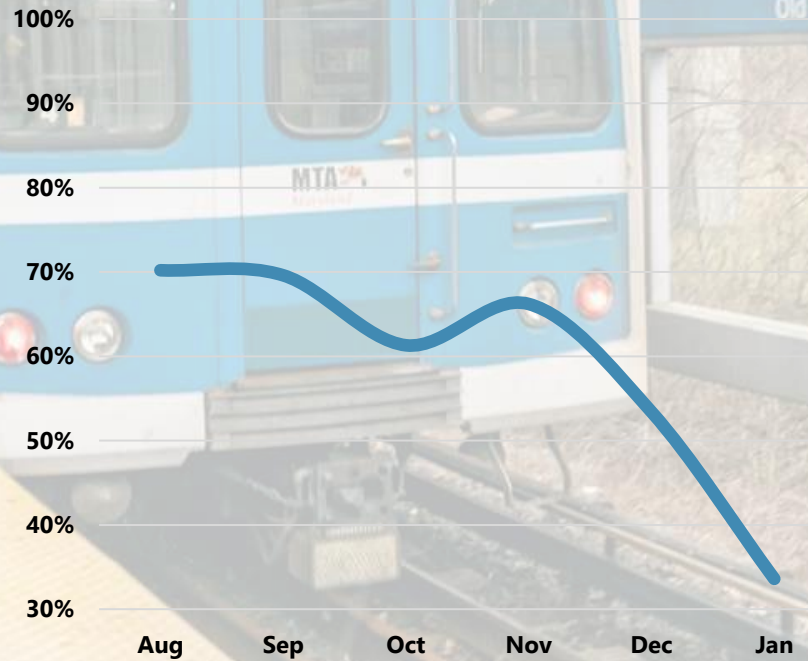

MTA Performance Updates

Baltimore Regional Transit Commission

March 2025

MDOT

MARYLAND DEPARTMENT
OF TRANSPORTATION

MARYLAND TRANSIT
ADMINISTRATION

Core Bus

Service Delivery

On-Time Performance

Real-Time Availability

Light Rail

Service Delivery

On-Time Performance

Real-Time Availability

Metro

Service Delivery

On-Time Performance

Real-Time Availability

MARC

Service Delivery

On-Time Performance

Real-Time Availability

Commuter Bus

Service Delivery