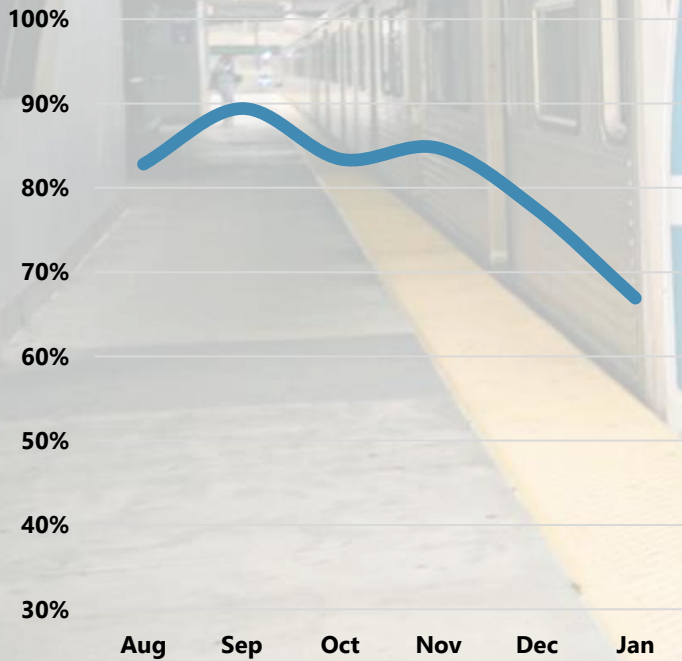

On-Time Performance

Real-Time Availability

Light Rail

Service Delivery

On-Time Performance

Real-Time Availability

Metro

Service Delivery

On-Time Performance

Real-Time Availability

MARC

Service Delivery

On-Time Performance

Real-Time Availability

Commuter Bus

Service Delivery