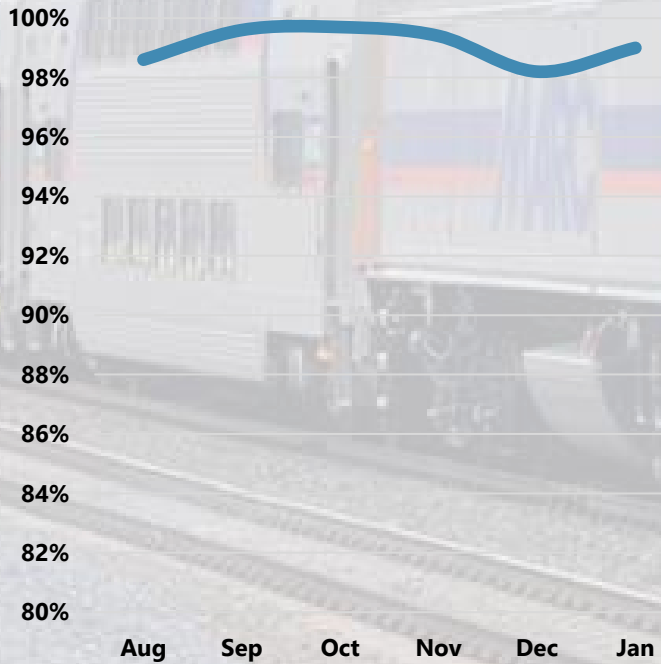

On-Time Performance

Real-Time Availability

Light Rail

Service Delivery

On-Time Performance

Real-Time Availability

Metro

Service Delivery

On-Time Performance

Real-Time Availability

MARC

Service Delivery

On-Time Performance

Real-Time Availability

Commuter Bus

Service Delivery

On-Time Performance

Real-Time Availability

Mobility

On-Time Performance

Fixed-Route Equivalency

Ridership

Total MTA Ridership by Month

Hiring