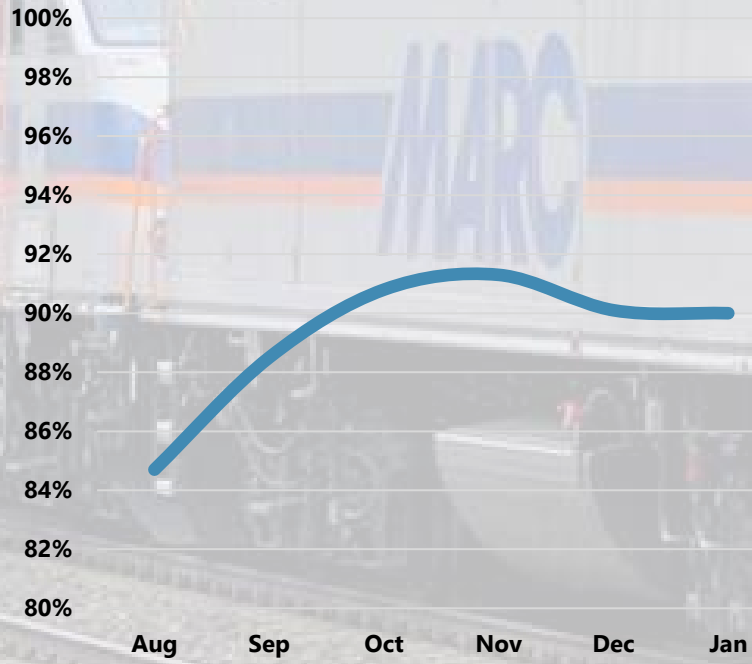

On-Time Performance

Real-Time Availability

Light Rail

Service Delivery

On-Time Performance

Real-Time Availability

Metro

Service Delivery

On-Time Performance

Real-Time Availability

MARC

Service Delivery

On-Time Performance

Real-Time Availability

Commuter Bus

Service Delivery

On-Time Performance

Real-Time Availability

Mobility

On-Time Performance

Fixed-Route Equivalency

Ridership

Total MTA Ridership by Month

Hiring