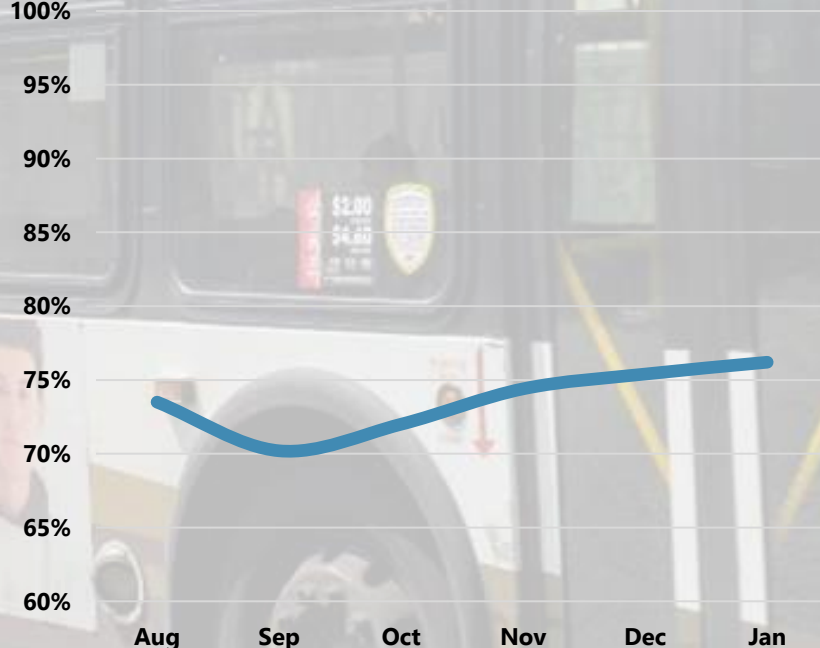

MTA Performance Updates

Baltimore Regional Transit Commission

March 2025

MDOT

MARYLAND DEPARTMENT
OF TRANSPORTATION

MARYLAND TRANSIT
ADMINISTRATION

Core Bus

Service Delivery

On-Time Performance

Real-Time Availability

Light Rail

Service Delivery

On-Time Performance

Real-Time Availability

Metro

Service Delivery