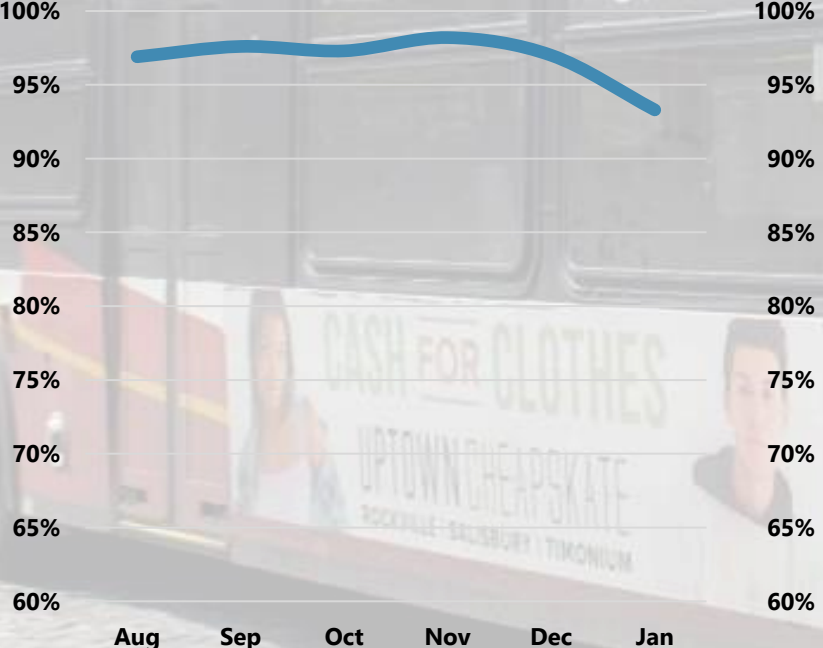

MTA Performance Updates

Baltimore Regional Transit Commission

March 2025

MDOT

MARYLAND DEPARTMENT
OF TRANSPORTATION

MARYLAND TRANSIT
ADMINISTRATION

Core Bus

Service Delivery

On-Time Performance

Real-Time Availability

Light Rail

Service Delivery

On-Time Performance

Real-Time Availability

Metro

Service Delivery