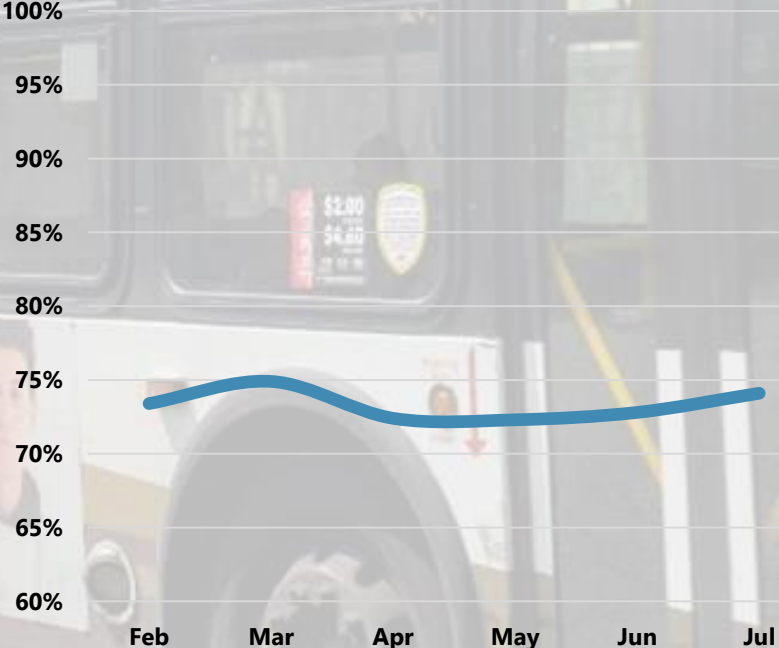

MTA Performance Updates

Baltimore Regional Transit Commission
September 6, 2024

MDOT
MARYLAND DEPARTMENT
OF TRANSPORTATION

MARYLAND TRANSIT
ADMINISTRATION

Core Bus

Service Delivery

On-Time Performance

Real-Time Availability

Light Rail

Service Delivery

On-Time Performance

Real-Time Availability

Metro

Service Delivery

On-Time Performance

Real-Time Availability