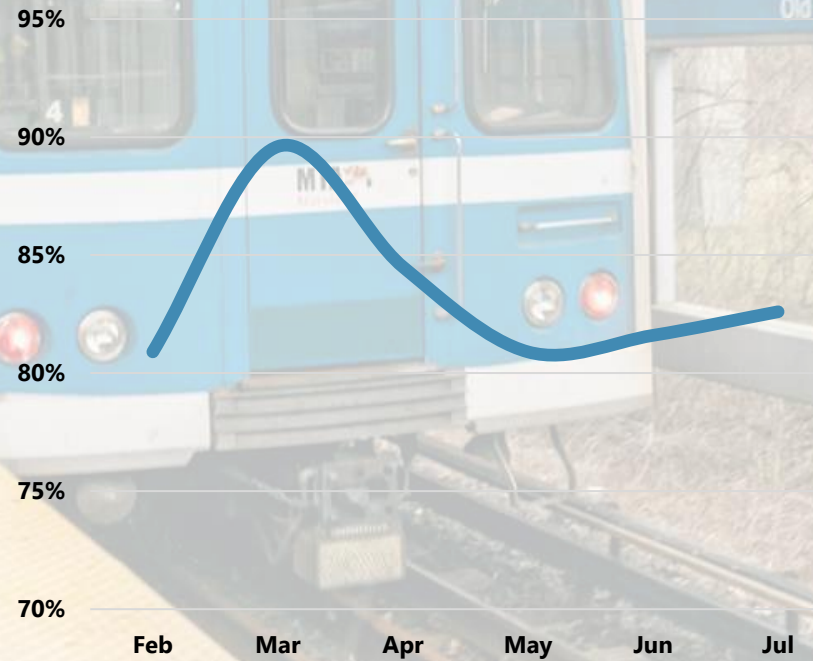

MTA Performance Updates

Baltimore Regional Transit Commission
September 6, 2024

MDOT
MARYLAND DEPARTMENT
OF TRANSPORTATION

MARYLAND TRANSIT
ADMINISTRATION

Core Bus

Service Delivery

On-Time Performance

Real-Time Availability

Light Rail

Service Delivery

On-Time Performance

Real-Time Availability

Metro

Service Delivery

On-Time Performance

Real-Time Availability

MARC

Service Delivery

On-Time Performance

Real-Time Availability

Commuter Bus

Service Delivery

On-Time Performance

Real-Time Availability