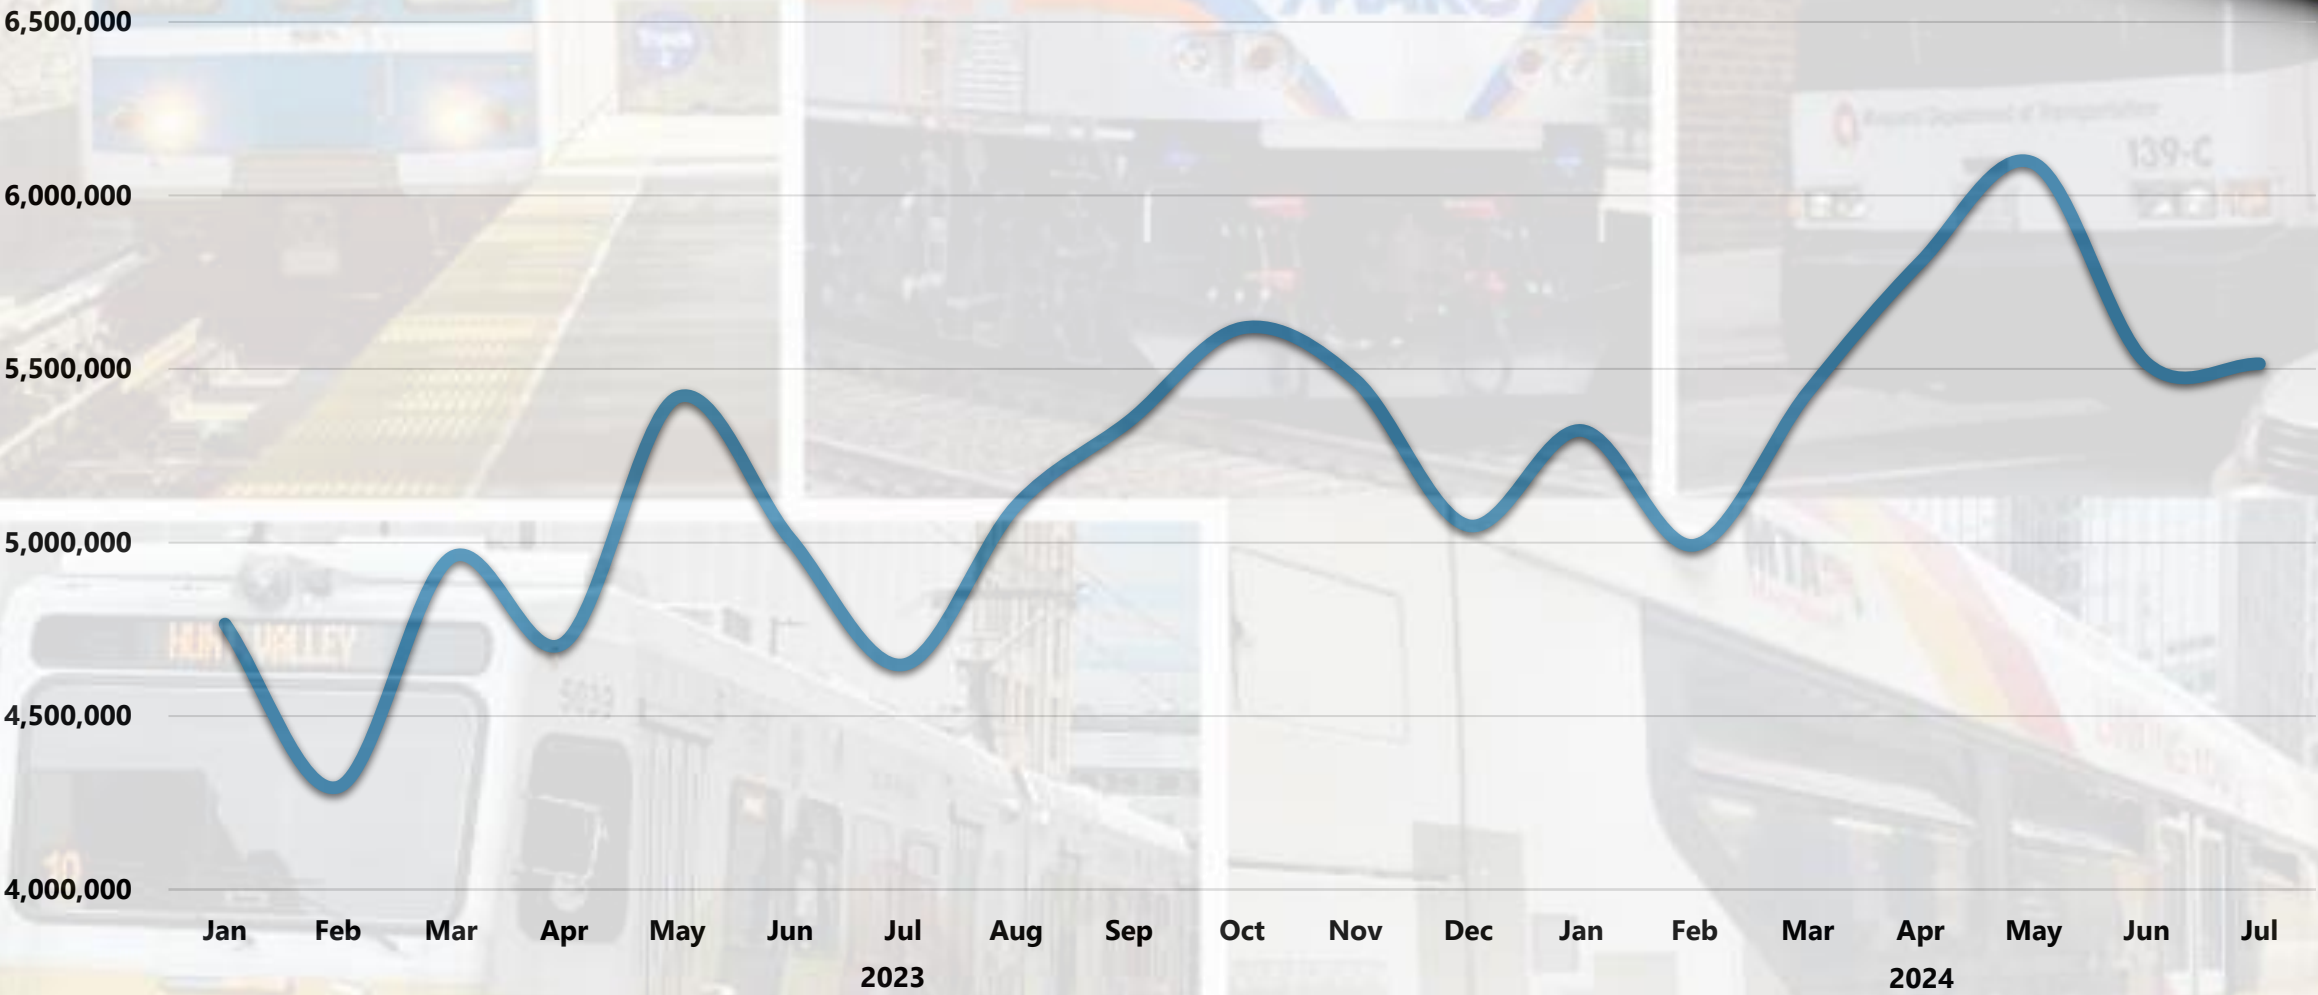

MTA Performance Updates

Baltimore Regional Transit Commission
September 6, 2024

MDOT
MARYLAND DEPARTMENT
OF TRANSPORTATION

MARYLAND TRANSIT
ADMINISTRATION

Core Bus

Service Delivery

On-Time Performance

Real-Time Availability

Light Rail

Service Delivery

On-Time Performance

Real-Time Availability

Metro

Service Delivery

On-Time Performance

Real-Time Availability

Mobility

On-Time Performance

Fixed-Route Equivalency

Ridership

Total MTA Ridership by Month

Hiring

MTA Vacancy Rate