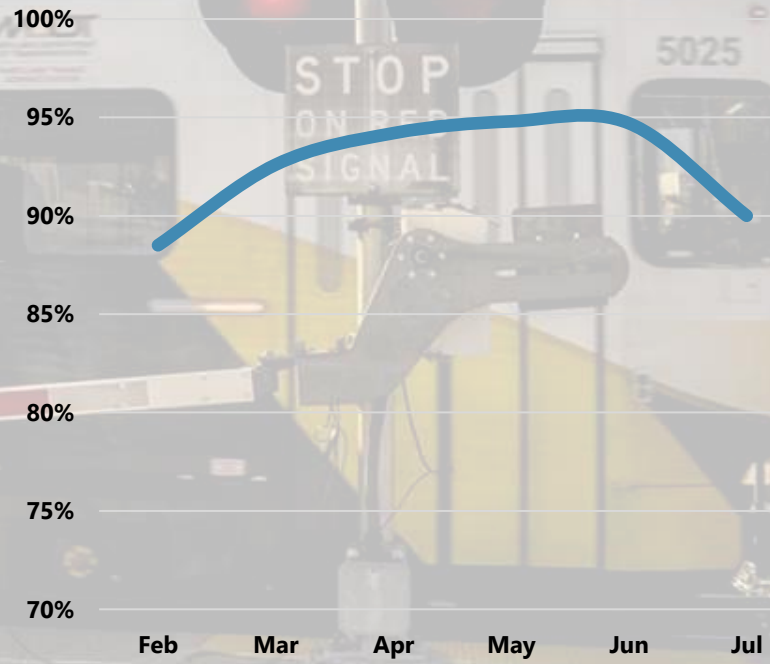

MTA Performance Updates

Baltimore Regional Transit Commission
September 6, 2024

MDOT
MARYLAND DEPARTMENT
OF TRANSPORTATION

MARYLAND TRANSIT
ADMINISTRATION

Core Bus

Service Delivery

On-Time Performance

Real-Time Availability

Light Rail

Service Delivery

On-Time Performance

Real-Time Availability

Metro

Service Delivery

On-Time Performance

Real-Time Availability

MARC

Service Delivery

On-Time Performance

Real-Time Availability

Commuter Bus

Service Delivery

On-Time Performance

Real-Time Availability