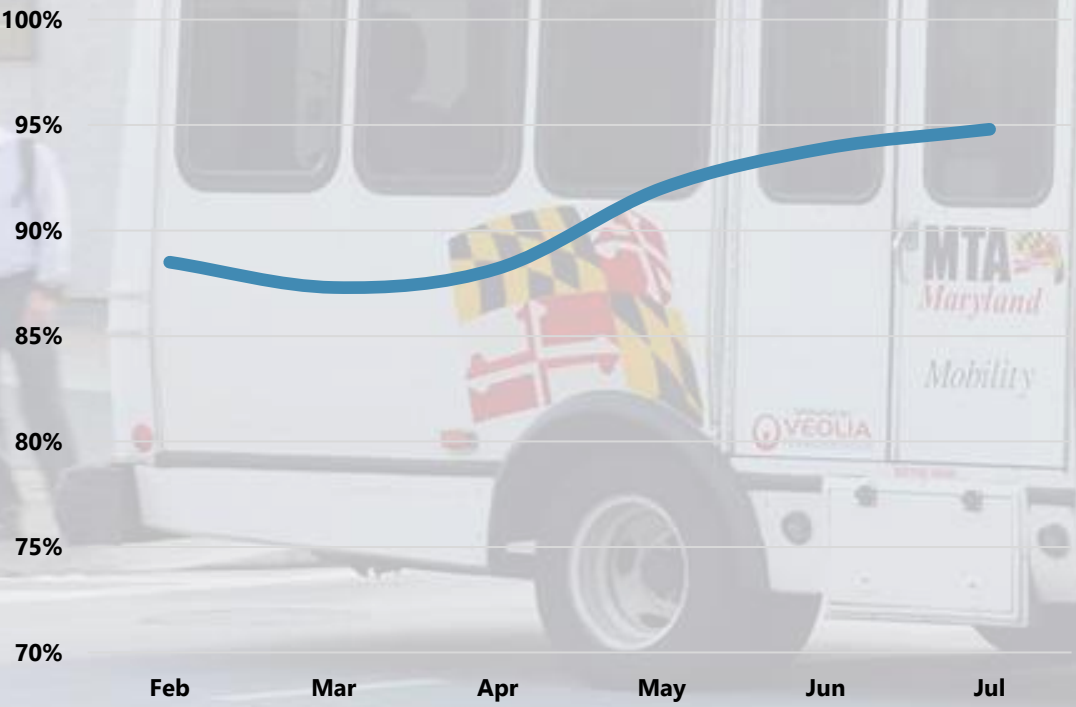

Mobility

On-Time Performance