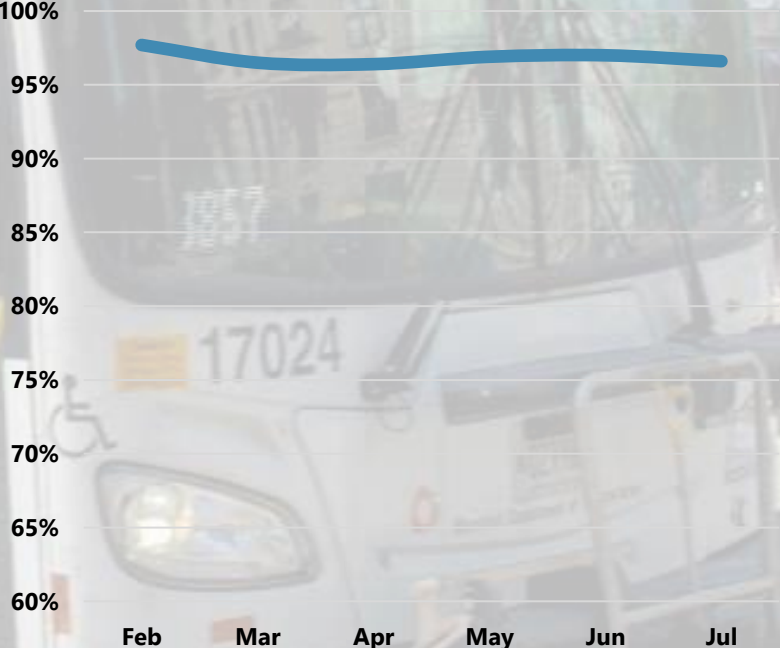

MTA Performance Updates

Baltimore Regional Transit Commission
September 6, 2024

MDOT
MARYLAND DEPARTMENT
OF TRANSPORTATION

MARYLAND TRANSIT
ADMINISTRATION

Core Bus

Service Delivery

On-Time Performance

Real-Time Availability

Light Rail

Service Delivery

On-Time Performance

Real-Time Availability

Metro

Service Delivery

On-Time Performance

Real-Time Availability