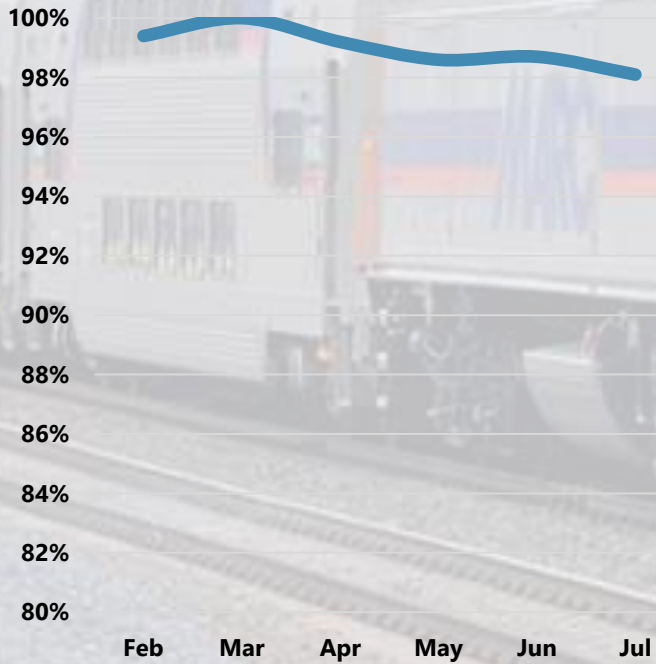

Light Rail

Service Delivery

On-Time Performance

Real-Time Availability

Metro

Service Delivery

On-Time Performance

Real-Time Availability

MARC

Service Delivery

On-Time Performance

Real-Time Availability

Commuter Bus

Service Delivery

On-Time Performance

Real-Time Availability