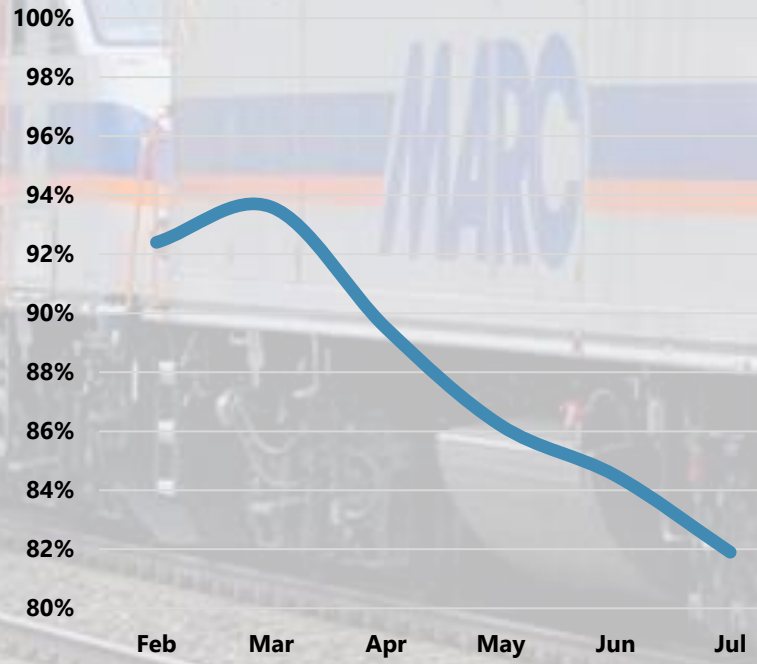

MTA Performance Updates

Baltimore Regional Transit Commission
September 6, 2024

MDOT
MARYLAND DEPARTMENT
OF TRANSPORTATION

MARYLAND TRANSIT
ADMINISTRATION

Core Bus

Service Delivery

On-Time Performance

Real-Time Availability

Light Rail

Service Delivery

On-Time Performance

Real-Time Availability

Metro

Service Delivery

On-Time Performance

Real-Time Availability

MARC

Service Delivery

On-Time Performance

Real-Time Availability

Commuter Bus

Service Delivery

On-Time Performance

Real-Time Availability