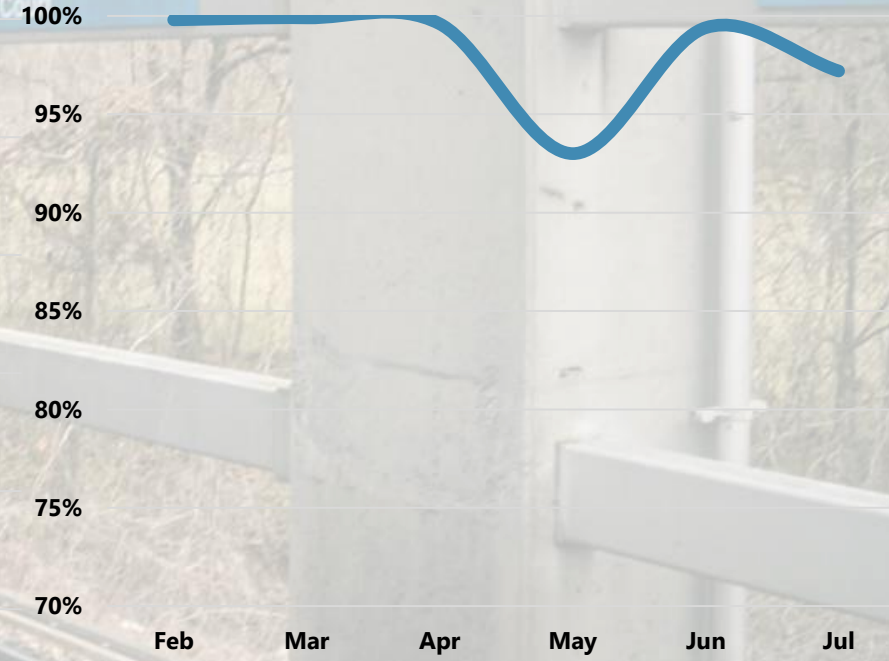

MTA Performance Updates

Baltimore Regional Transit Commission
September 6, 2024

MDOT
MARYLAND DEPARTMENT
OF TRANSPORTATION

MARYLAND TRANSIT
ADMINISTRATION

Core Bus

Service Delivery

On-Time Performance

Real-Time Availability

Light Rail

Service Delivery

On-Time Performance

Real-Time Availability

Metro

Service Delivery

On-Time Performance

Real-Time Availability

MARC

Service Delivery

On-Time Performance

Real-Time Availability

Commuter Bus

Service Delivery

On-Time Performance

Real-Time Availability