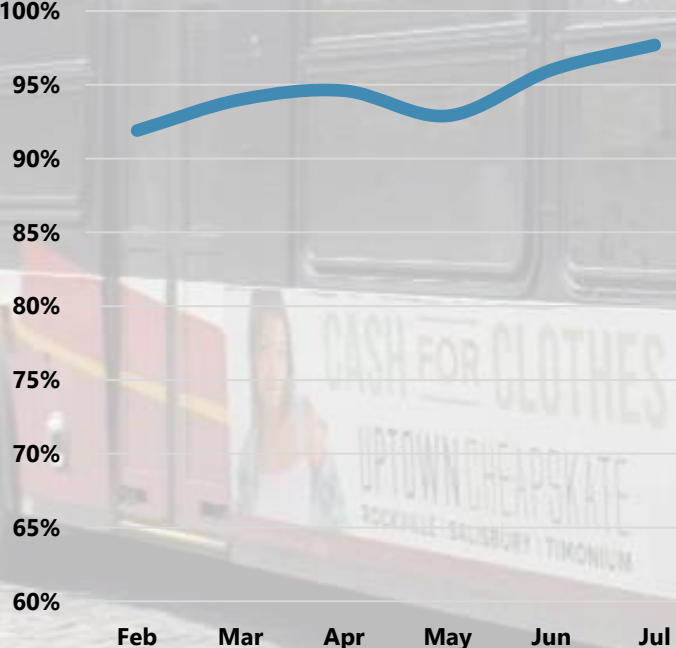

MTA Performance Updates

Baltimore Regional Transit Commission
September 6, 2024

MDOT
MARYLAND DEPARTMENT
OF TRANSPORTATION

MARYLAND TRANSIT
ADMINISTRATION

Core Bus

Service Delivery

On-Time Performance

Real-Time Availability

Light Rail

Service Delivery

On-Time Performance

Real-Time Availability

Metro

Service Delivery

On-Time Performance

Real-Time Availability