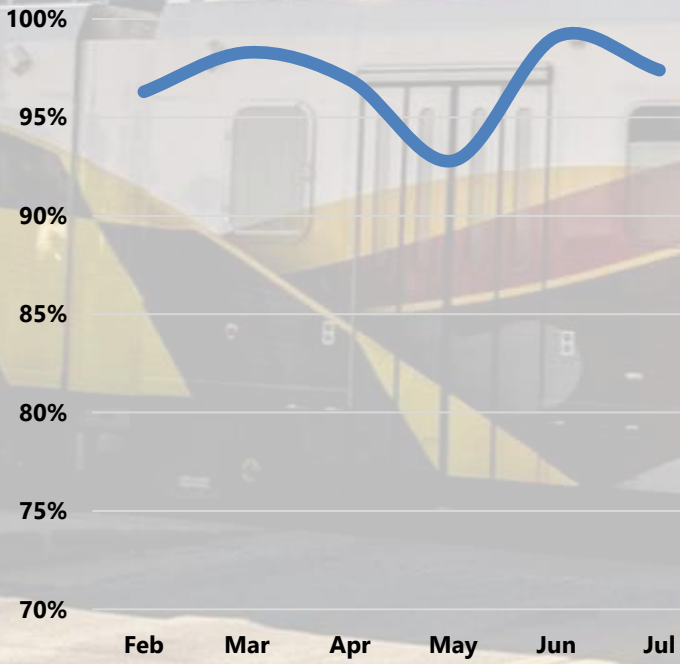

MTA Performance Updates

Baltimore Regional Transit Commission
September 6, 2024

MDOT
MARYLAND DEPARTMENT
OF TRANSPORTATION

MARYLAND TRANSIT
ADMINISTRATION

Core Bus

Service Delivery

On-Time Performance

Real-Time Availability

Light Rail

Service Delivery

On-Time Performance

Real-Time Availability

Metro

Service Delivery

On-Time Performance

Real-Time Availability

MARC

Service Delivery

On-Time Performance

Real-Time Availability

Commuter Bus

Service Delivery

On-Time Performance

Real-Time Availability