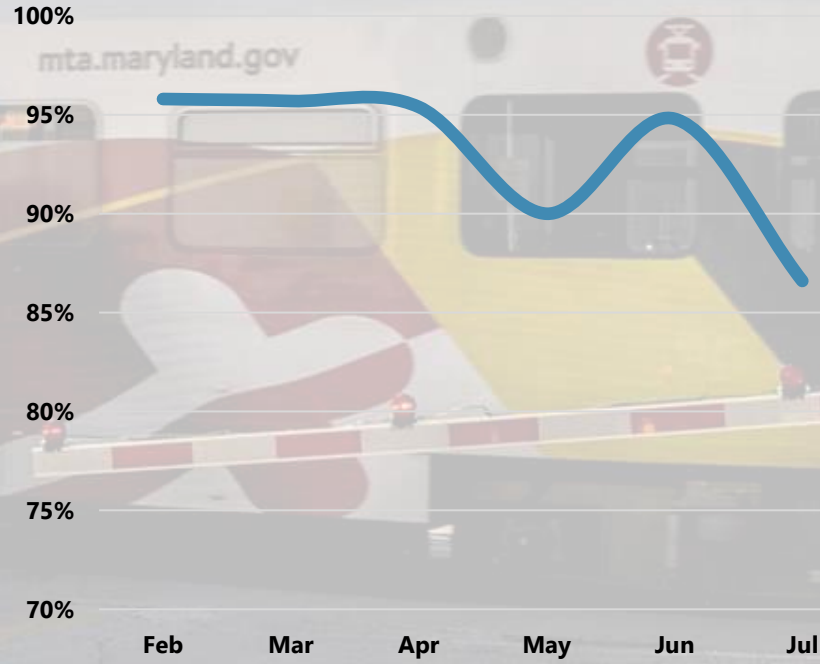

MTA Performance Updates

Baltimore Regional Transit Commission
September 6, 2024

MDOT
MARYLAND DEPARTMENT
OF TRANSPORTATION

MARYLAND TRANSIT
ADMINISTRATION

Core Bus

Service Delivery

On-Time Performance

Real-Time Availability

Light Rail

Service Delivery

On-Time Performance

Real-Time Availability

Metro

Service Delivery

On-Time Performance

Real-Time Availability